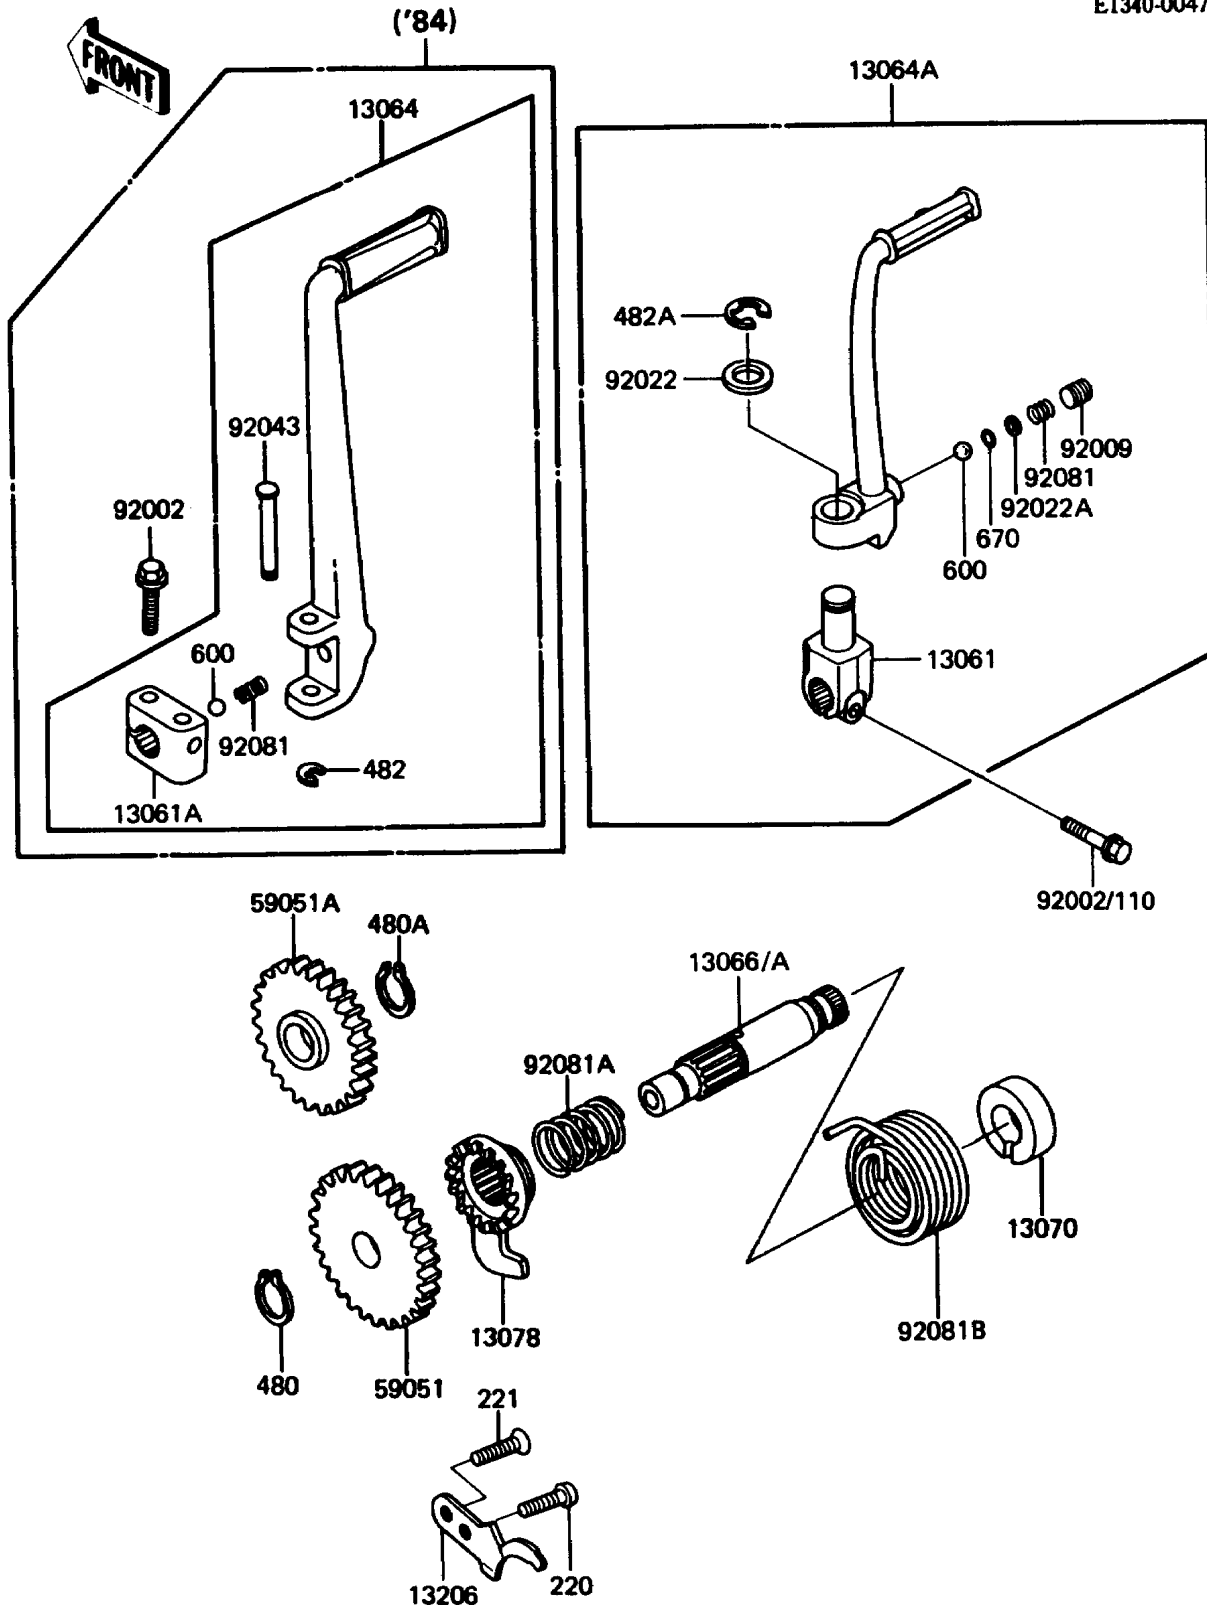

1984 KDX80 PARTS DIAGRAM

Kickstarter Mechanism

E1340-0047

1984 KDX80 PARTS LIST

Kickstarter Mechanism

ITEM NAME	PART NUMBER	QUANTITY
BOSS,KICK PEDAL (Ref # 13061A)	13061-1053	1
LEVER-ASSY-KICK,PEDAL (Ref # 13064)	13064-1035	1
SHAFT-KICK (Ref # 13066)	13066-1027	1
GUIDE,KICK SPRING (Ref # 13070)	13070-1034	1
RATCHET (Ref # 13078)	13078-1004	1
GUIDE-KICK (Ref # 13206)	13206-1053	1
GEAR-SPUR (Ref # 59051)	59051-1026	1
GEAR-SPUR,30T (Ref # 59051A)	59051-1027	1
BOLT,6X20 (Ref # 92002)	92002-1237	1
PIN,6X36 (Ref # 92043)	92043-1050	1
SPRING,KICK PEDAL (Ref # 92081)	92081-020	1
SPRING,RATCHET (Ref # 92081A)	92081-122	1
SPRING,RETURN (Ref # 92081B)	92081-1434	1
SCREW-PAN-CROS,6X16 (Ref # 220)	220B0616	1
SCREW-CSK-CROS,6X18 (Ref # 221)	221B0618	1
CIRCLIP-TYPE-C,12MM (Ref # 480)	480J1200	1
CIRCLIP-TYPE-C,15MM (Ref # 480A)	480J1500	1
CIRCLIP-TYPE-E,5MM (Ref # 482)	482K5000	1
BALL-STEEL,1/4" (Ref # 600)	600A0800	1