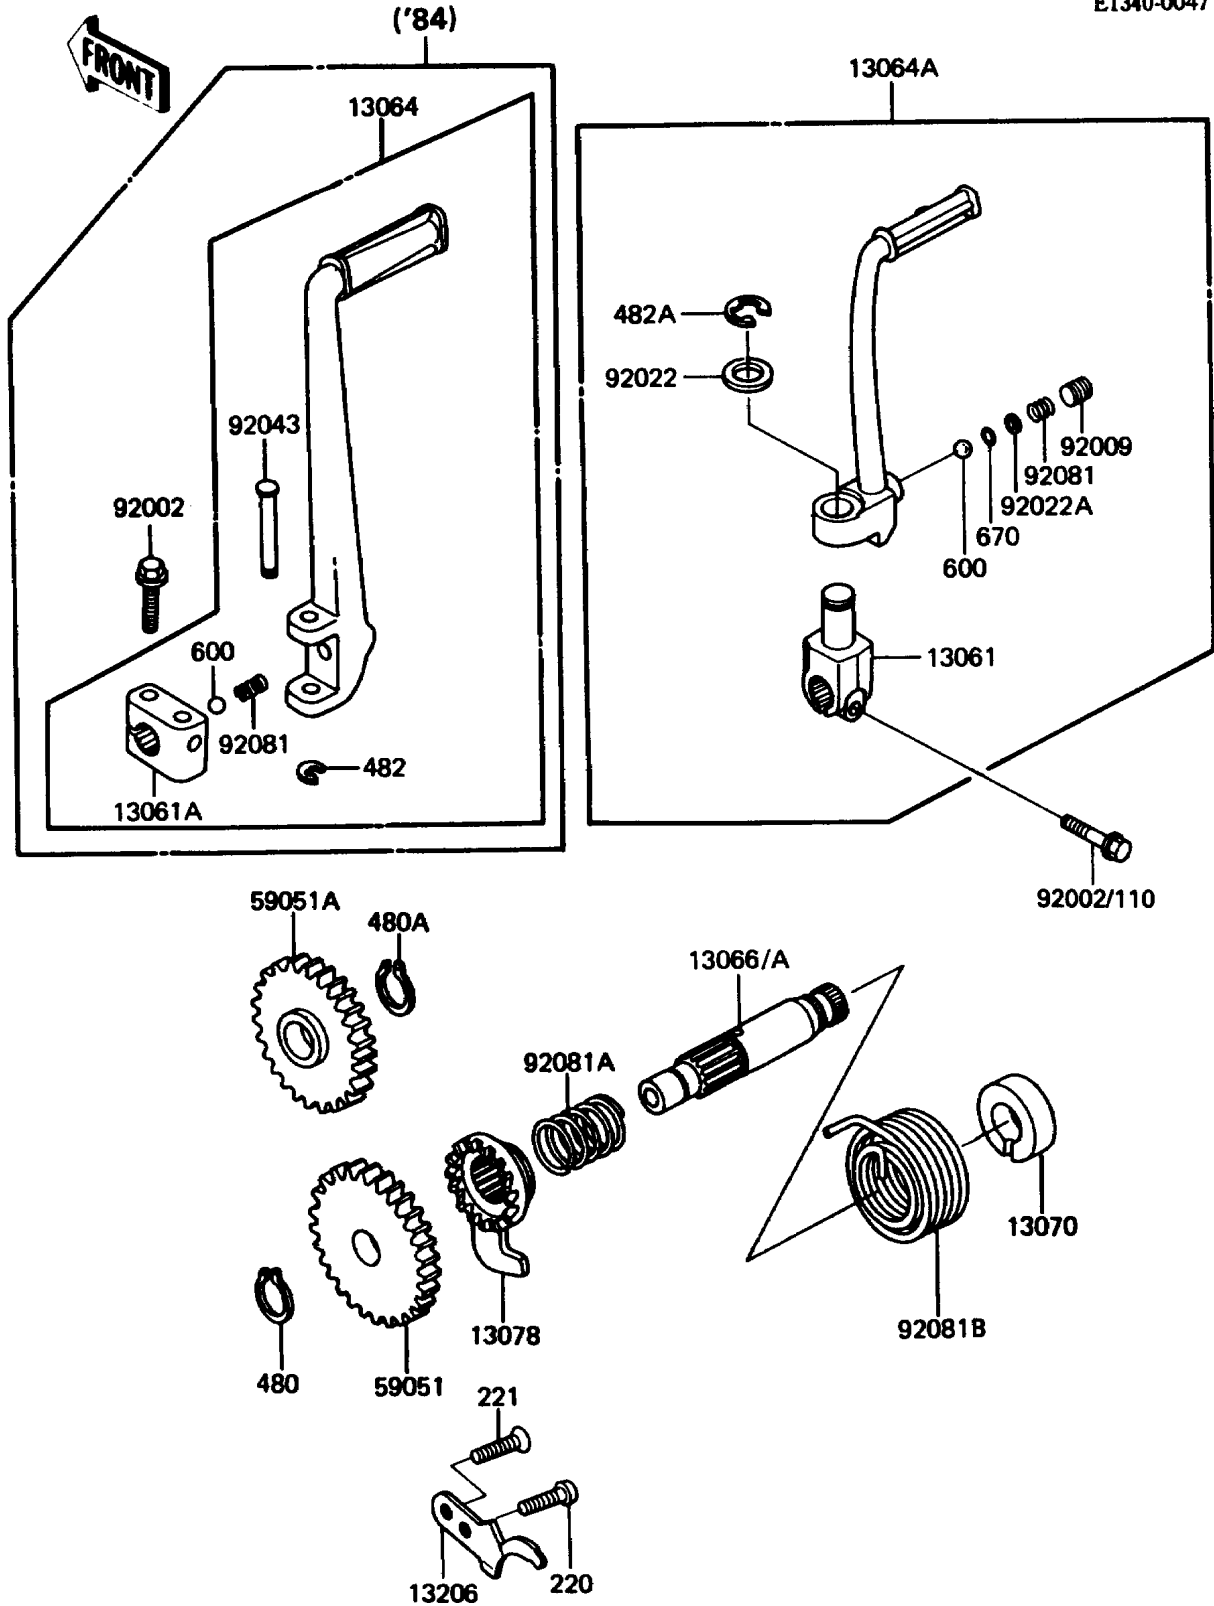

# 1985 KDX80 PARTS DIAGRAM

Kickstarter Mechanism

E1340-0047

# 1985 KDX80 PARTS LIST

## Kickstarter Mechanism

ITEM NAME	PART NUMBER	QUANTITY
BOSS,KICK LEVER (Ref # 13061)	13061-1049	1
LEVER-ASSY-KICK,PEDAL (Ref # 13064A)	13064-1124	1
SHAFT-KICK (Ref # 13066A)	13066-1055	1
GUIDE,KICK SPRING (Ref # 13070)	13070-1034	1
RATCHET (Ref # 13078)	13078-1004	1
GUIDE-KICK (Ref # 13206)	13206-1053	1
GEAR-SPUR (Ref # 59051)	59051-1026	1
GEAR-SPUR,30T (Ref # 59051A)	59051-1027	1
SCREW,SOCKET,8X8 (Ref # 92009)	92009-1312	1
WASHER,12.2X20X1.6 (Ref # 92022)	92022-1236	1
WASHER (Ref # 92022A)	92022-1481	1
SPRING,KICK PEDAL (Ref # 92081)	92081-020	1
SPRING,RATCHET (Ref # 92081A)	92081-122	1
SPRING,RETURN (Ref # 92081B)	92081-1434	1
BOLT,6X20 (Ref # 110)	110P0620	1
SCREW-PAN-CROS,6X16 (Ref # 220)	220B0616	1
SCREW-CSK-CROS,6X18 (Ref # 221)	221B0618	1
CIRCLIP-TYPE-C,12MM (Ref # 480)	480J1200	1
CIRCLIP-TYPE-C,15MM (Ref # 480A)	480J1500	1
CIRCLIP-TYPE-E,8MM (Ref # 482A)	482K8000	1
BALL-STEEL,1/4" (Ref # 600)	600A0800	1
O RING,4MM (Ref # 670)	670B1504	1