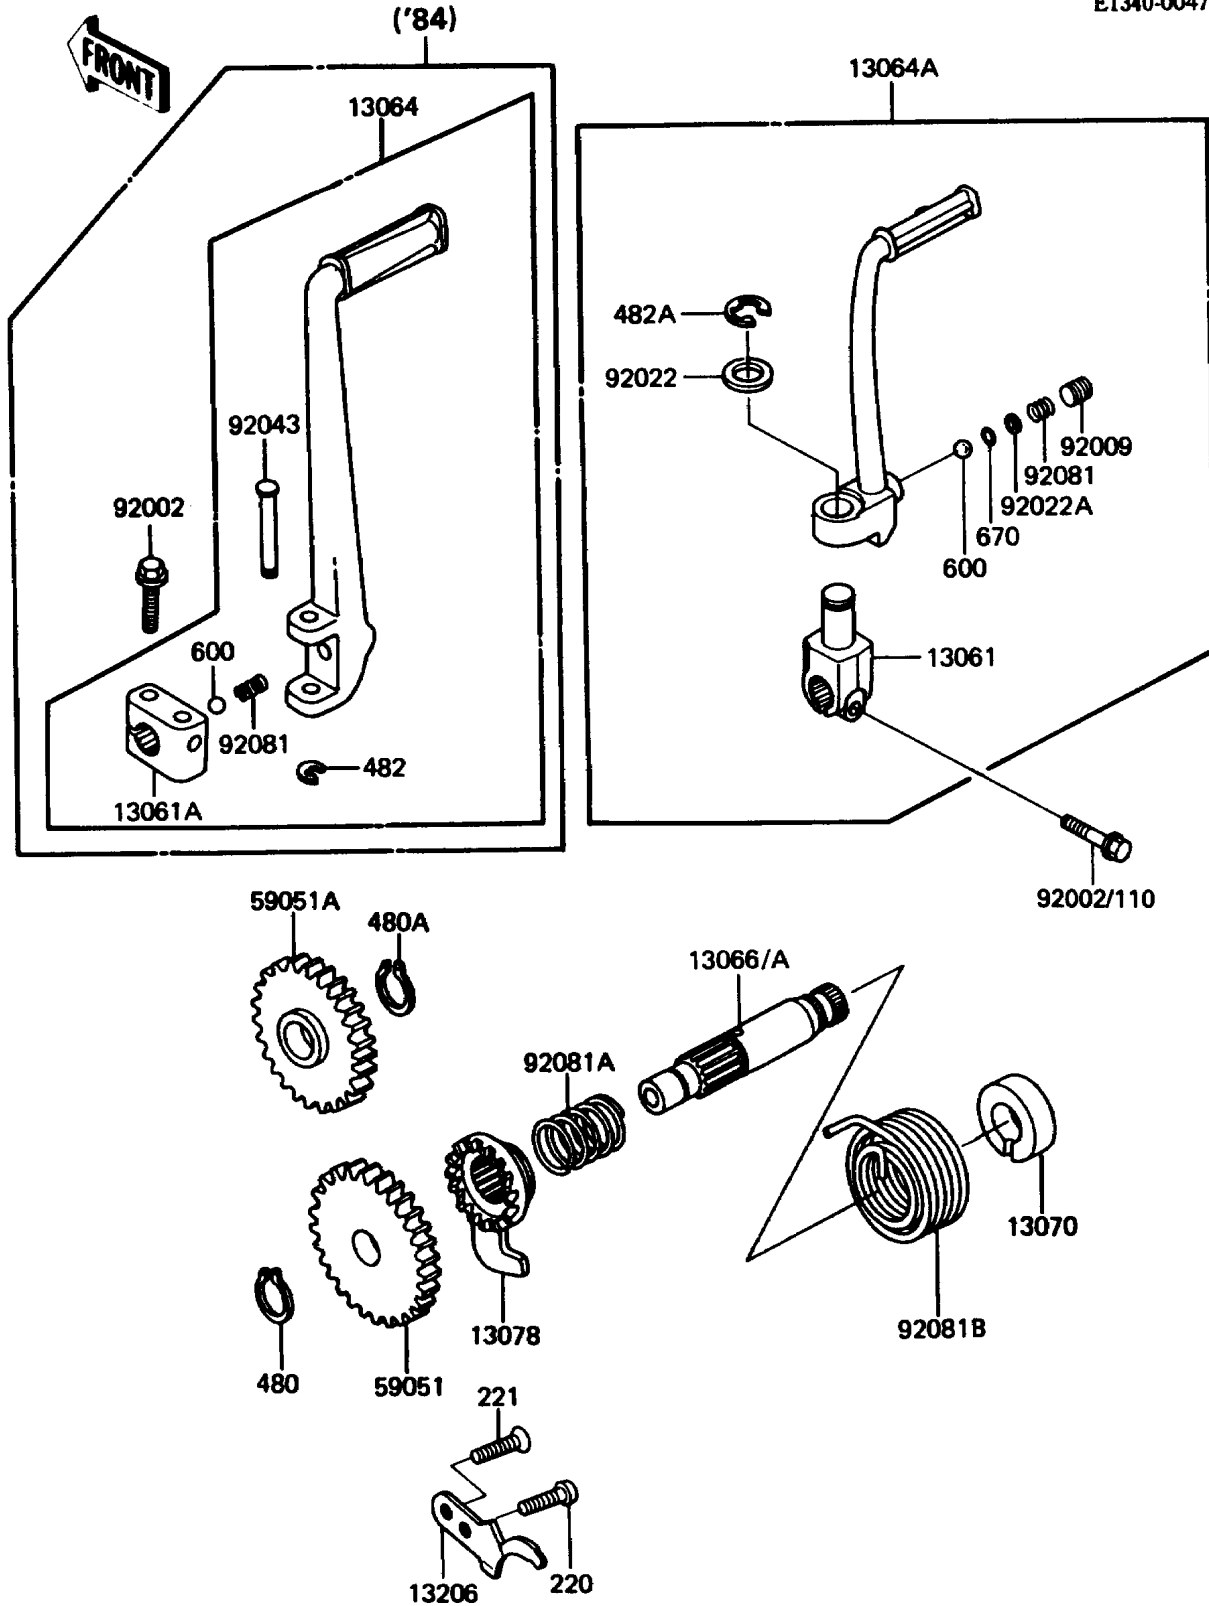

1986 KDX80 PARTS DIAGRAM

Kickstarter Mechanism

E1340-0047

1986 KDX80 PARTS LIST

Kickstarter Mechanism

ITEM NAME	PART NUMBER	QUANTITY
BOSS,KICK LEVER (Ref # 13061)	13061-1049	1
LEVER-ASSY-KICK,PEDAL (Ref # 13064A)	13064-1124	1
SHAFT-KICK (Ref # 13066A)	13066-1055	1
GUIDE,KICK SPRING (Ref # 13070)	13070-1034	1
RATCHET (Ref # 13078)	13078-1004	1
GUIDE-KICK (Ref # 13206)	13206-1053	1
GEAR-SPUR (Ref # 59051)	59051-1026	1
GEAR-SPUR,30T (Ref # 59051A)	59051-1027	1
SCREW,SOCKET,8X8 (Ref # 92009)	92009-1312	1
WASHER,12.2X20X1.6 (Ref # 92022)	92022-1236	1
WASHER (Ref # 92022A)	92022-1481	1
SPRING,KICK PEDAL (Ref # 92081)	92081-020	1
SPRING,RATCHET (Ref # 92081A)	92081-122	1
SPRING,RETURN (Ref # 92081B)	92081-1434	1
BOLT,6X20 (Ref # 110)	110P0620	1
SCREW-PAN-CROS,6X16 (Ref # 220)	220B0616	1
SCREW-CSK-CROS,6X18 (Ref # 221)	221B0618	1
CIRCLIP-TYPE-C,12MM (Ref # 480)	480J1200	1
CIRCLIP-TYPE-C,15MM (Ref # 480A)	480J1500	1
CIRCLIP-TYPE-E,8MM (Ref # 482A)	482K8000	1
BALL-STEEL,1/4" (Ref # 600)	600A0800	1
O RING,4MM (Ref # 670)	670B1504	1