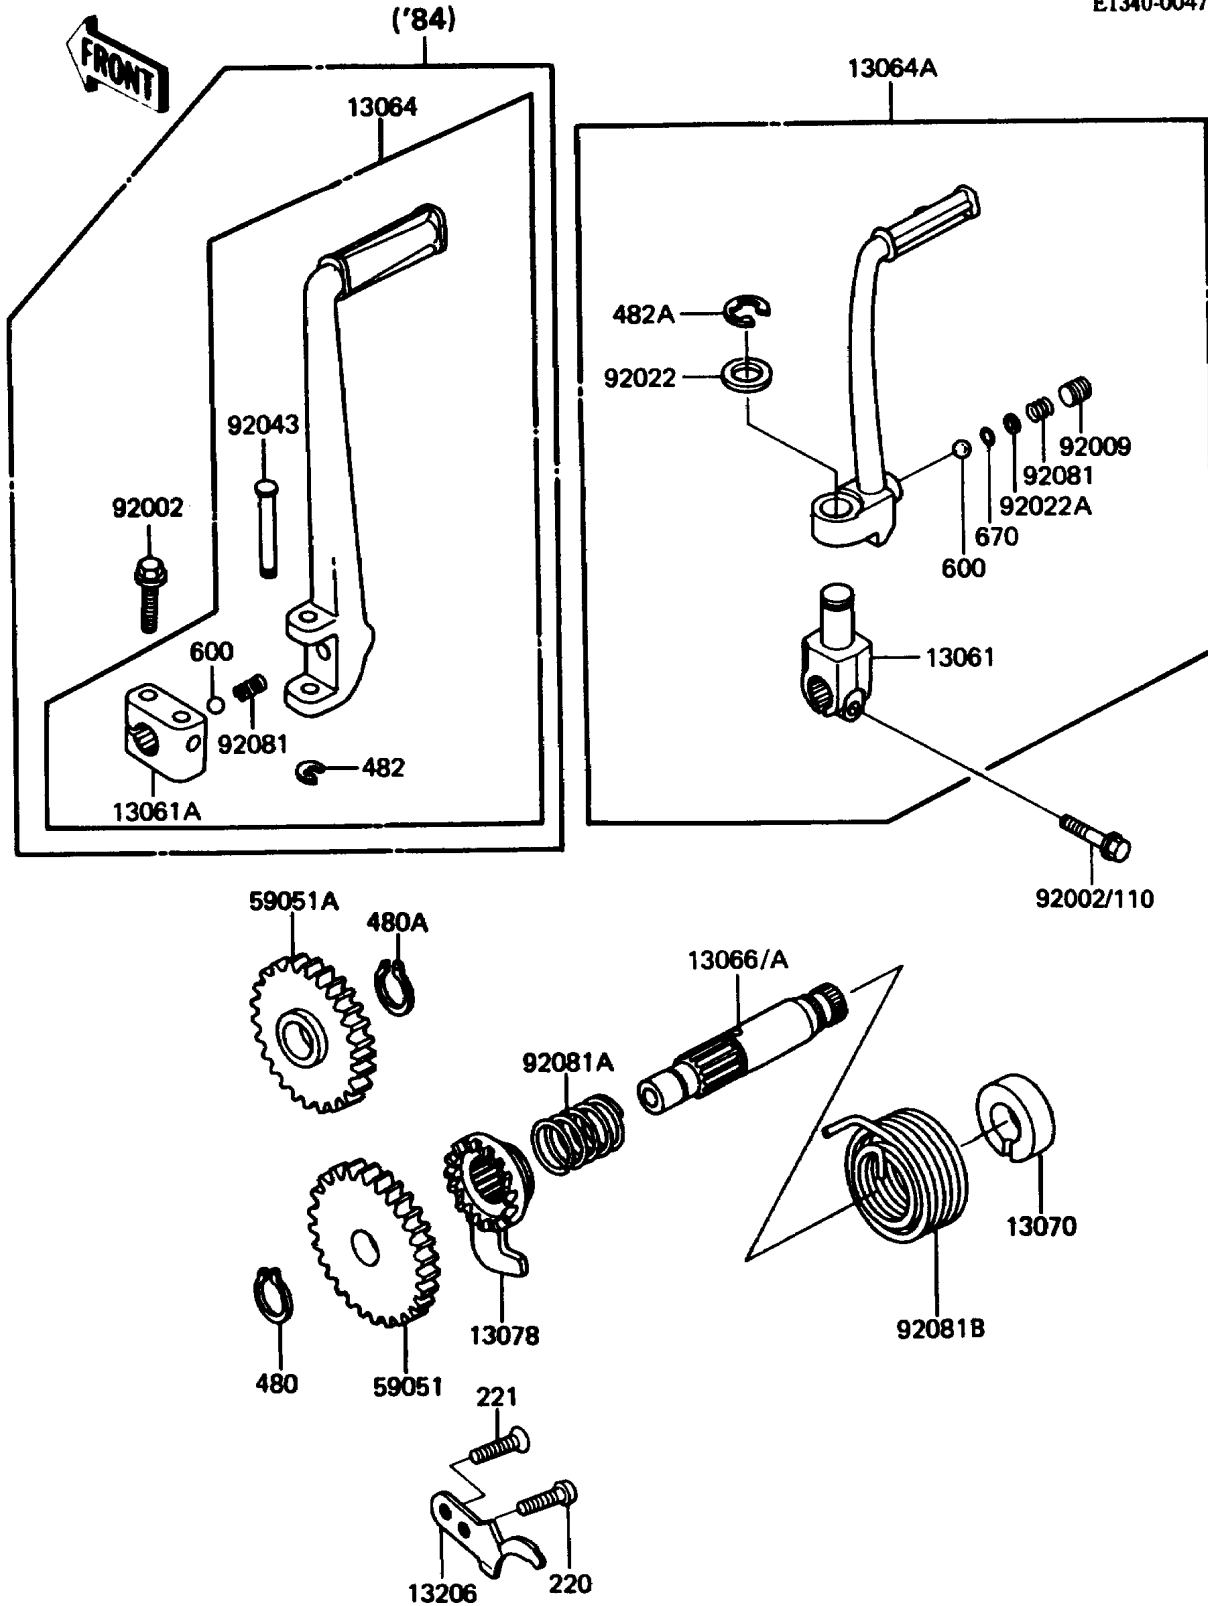

1986 KDX80 PARTS DIAGRAM

Kickstarter Mechanism

E1340-0047

1986 KDX80 PARTS LIST

Kickstarter Mechanism

ITEM NAME	PART NUMBER	QUANTITY
BOSS,KICK LEVER (Ref # 13061)	13061-1049	1
LEVER-ASSY-KICK,PEDAL (Ref # 13064A)	13064-1124	1
SHAFT-KICK (Ref # 13066A)	13066-1055	1
GUIDE,KICK SPRING (Ref # 13070)	13070-1034	1
RATCHET (Ref # 13078)	13078-1004	1
GUIDE-KICK (Ref # 13206)	13206-1053	1
GEAR-SPUR (Ref # 59051)	59051-1026	1
GEAR-SPUR,30T (Ref # 59051A)	59051-1027	1
SCREW,SOCKET,8X8 (Ref # 92009)	92009-1312	1
WASHER,12.2X20X1.6 (Ref # 92022)	92022-1236	1
WASHER (Ref # 92022A)	92022-1481	1
SPRING,KICK PEDAL (Ref # 92081)	92081-020	1
SPRING,RATCHET (Ref # 92081A)	92081-122	1
SPRING,RETURN (Ref # 92081B)	92081-1434	1
BOLT,6X20 (Ref # 110)	110P0620	1
SCREW-PAN-CROS,6X16 (Ref # 220)	220B0616	1
SCREW-CSK-CROS,6X18 (Ref # 221)	221B0618	1
CIRCLIP-TYPE-C,12MM (Ref # 480)	480J1200	1
CIRCLIP-TYPE-C,15MM (Ref # 480A)	480J1500	1
CIRCLIP-TYPE-E,8MM (Ref # 482A)	482K8000	1
BALL-STEEL,1/4" (Ref # 600)	600A0800	1
O RING,4MM (Ref # 670)	670B1504	1