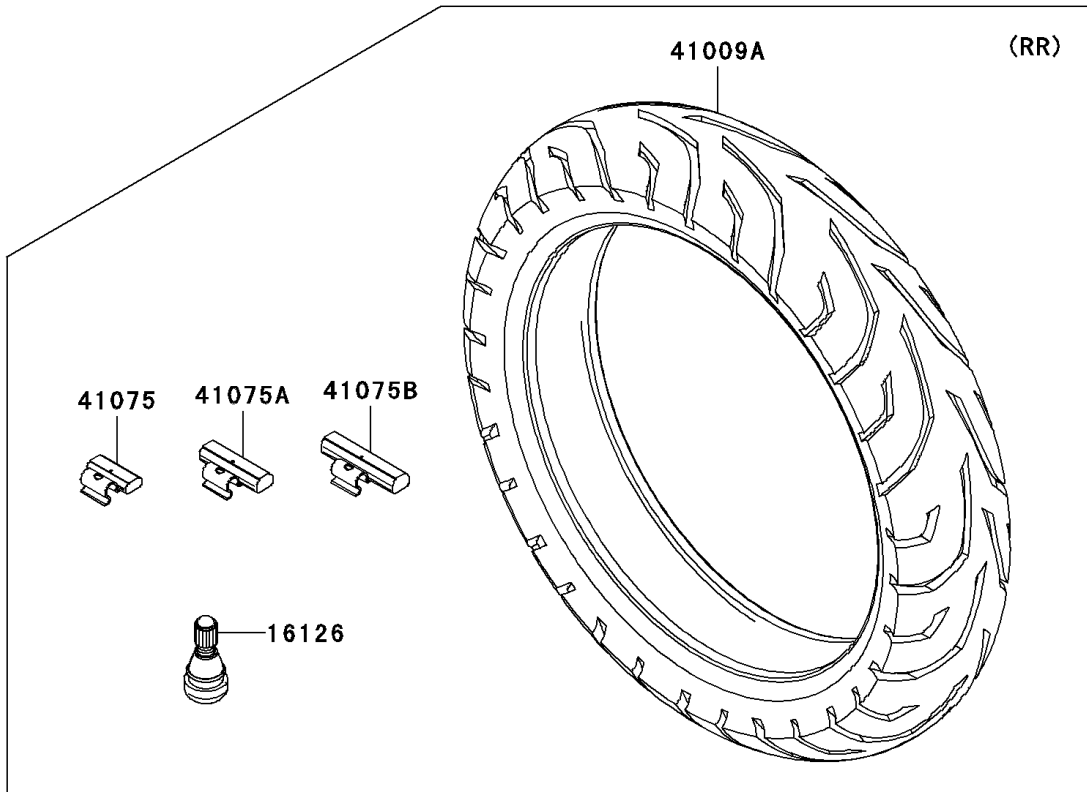

2008 Ninja® 250R PARTS DIAGRAM

Tires

F2210

2008 Ninja® 250R PARTS LIST

Tires

ITEM NAME	PART NUMBER	QUANTITY
VALVE,TIRE (Ref # 16126)	16126-1140	2
TIRE,FR,110/70-17 54H,GT501F (Ref # 41009)	41009-0207	1
TIRE,RR,130/70-17 62H,GT501 (Ref # 41009A)	41009-0208	1
BALANCER-WHEEL,10G,SILVER (Ref # 41075)	41075-0007	AR
BALANCER-WHEEL,20G,SILVER (Ref # 41075A)	41075-0008	AR
BALANCER-WHEEL,30G,SILVER (Ref # 41075B)	41075-0009	AR