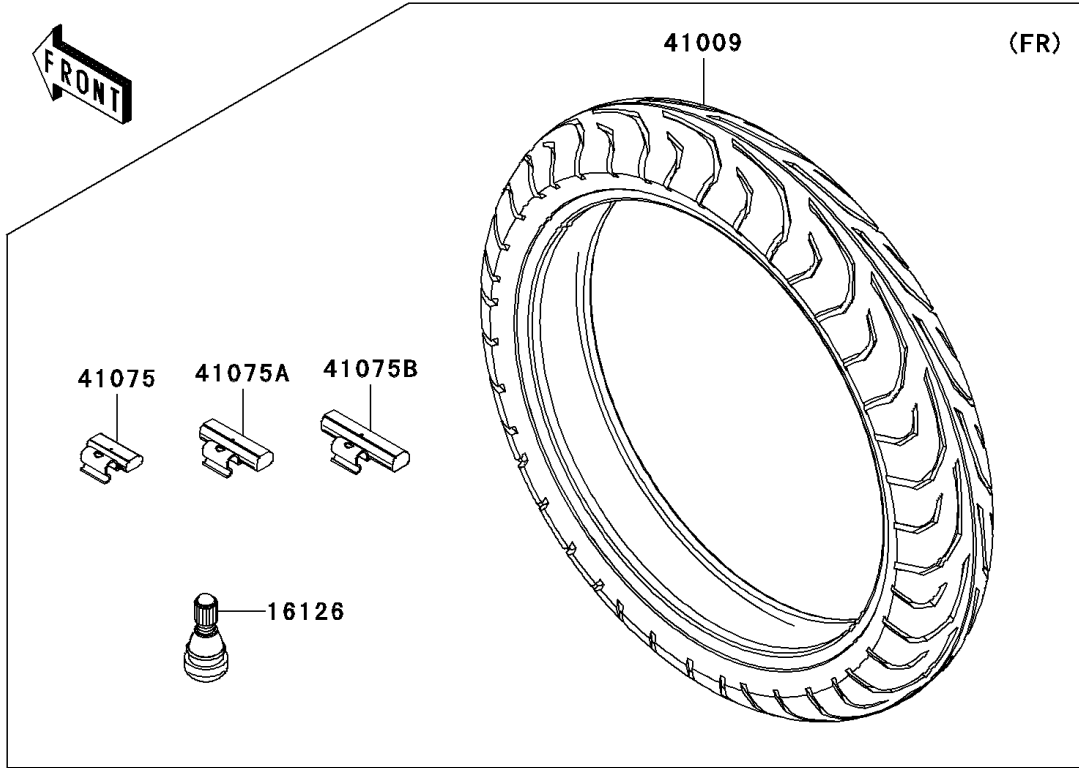

2008 Ninja® 250R PARTS DIAGRAM

Tires

F2210

2008 Ninja® 250R PARTS LIST

Tires

ITEM NAME	PART NUMBER	QUANTITY
VALVE,TIRE (Ref # 16126)	16126-1140	2
TIRE,FR,110/70-17 54H,GT501F (Ref # 41009)	41009-0207	1
TIRE,RR,130/70-17 62H,GT501 (Ref # 41009A)	41009-0208	1
BALANCER-WHEEL,10G,SILVER (Ref # 41075)	41075-0007	AR
BALANCER-WHEEL,20G,SILVER (Ref # 41075A)	41075-0008	AR
BALANCER-WHEEL,30G,SILVER (Ref # 41075B)	41075-0009	AR