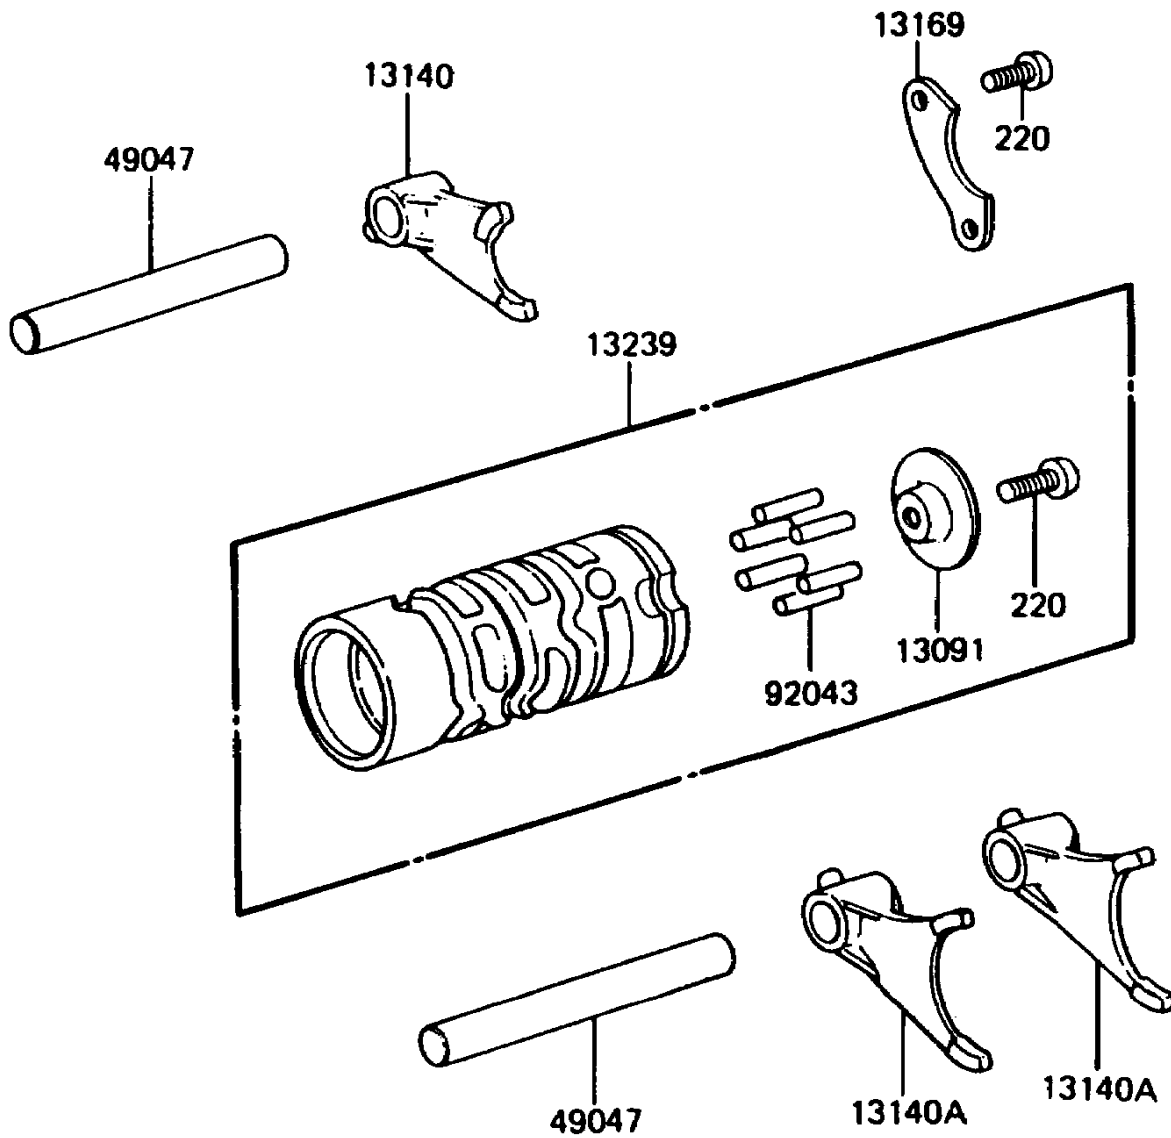

1984 KDX80 PARTS DIAGRAM

Gear Change Drum/Shift Fork(s)

E1362-0056

1984 KDX80 PARTS LIST

Gear Change Drum/Shift Fork(s)

ITEM NAME	PART NUMBER	QUANTITY
HOLDER,CHANGE DRUM PIN (Ref # 13091)	13091-1098	1
FORK-SHIFT (Ref # 13140)	13140-1060	1
FORK-SHIFT (Ref # 13140A)	13140-1061	2
PLATE,CHANGE DRUM POSITION (Ref # 13169)	13169-1309	1
DRUM-ASSY-CHANGE (Ref # 13239)	13239-1065	1
ROD-SHIFT,10X90 (Ref # 49047)	49047-1009	2
PIN,DOWEL,4X16.8 (Ref # 92043)	92042-029	6
SCREW-PAN-CROS,6X14 (Ref # 220)	220B0614	2