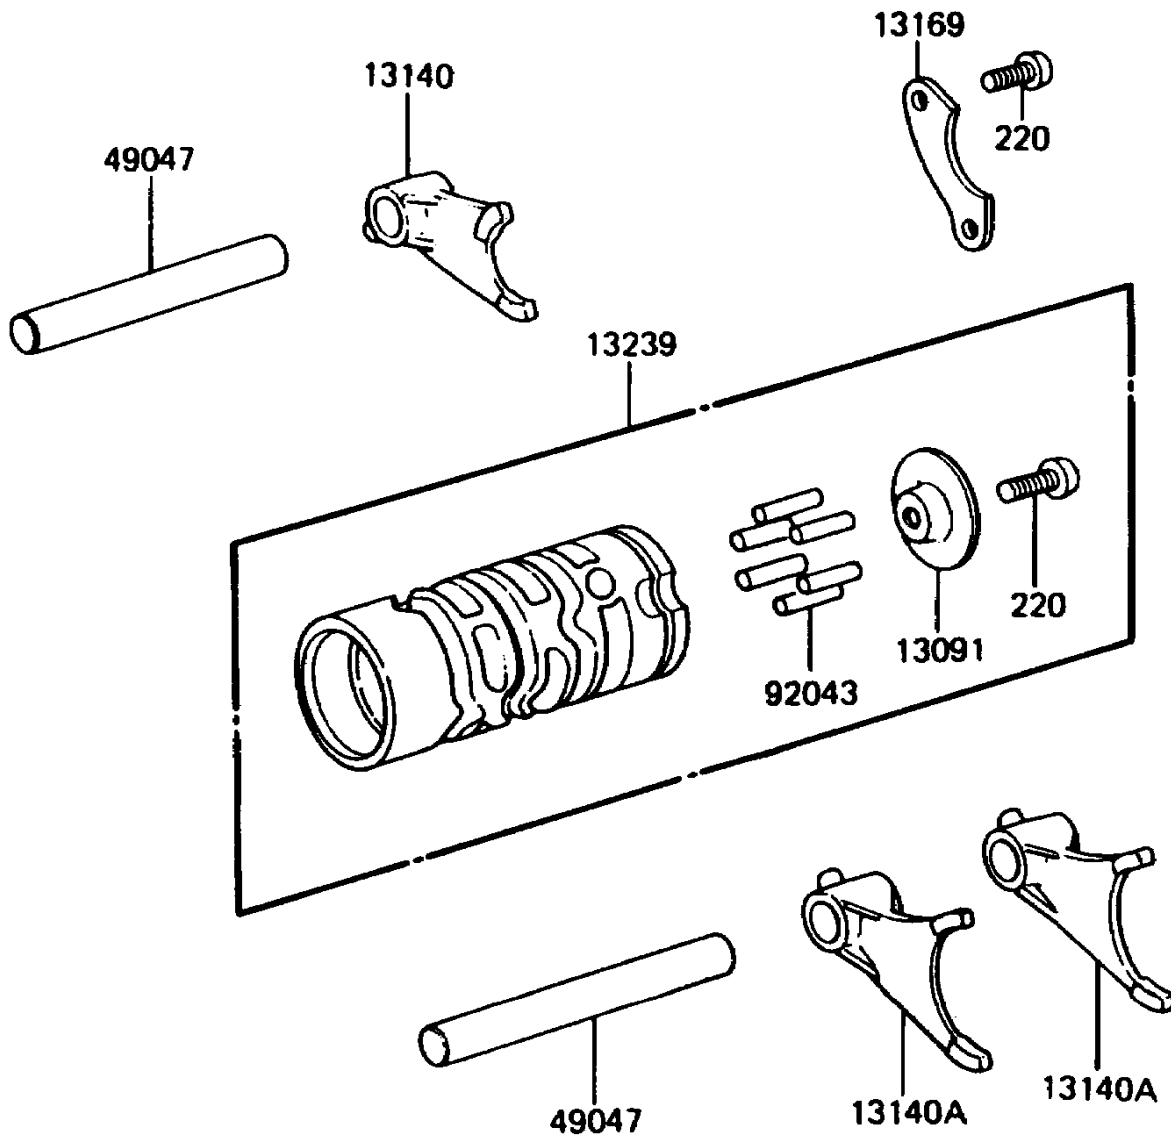

1987 KDX80 PARTS DIAGRAM

Gear Change Drum/Shift Fork(s)

E1362-0056

1987 KDX80 PARTS LIST

Gear Change Drum/Shift Fork(s)

ITEM NAME	PART NUMBER	QUANTITY
HOLDER,CHANGE DRUM PIN (Ref # 13091)	13091-1098	1
FORK-SHIFT (Ref # 13140)	13140-1060	1
FORK-SHIFT (Ref # 13140A)	13140-1061	2
PLATE,CHANGE DRUM POSITION (Ref # 13169)	13169-1309	1
DRUM-ASSY-CHANGE (Ref # 13239)	13239-1065	1
ROD-SHIFT,10X90 (Ref # 49047)	49047-1009	2
PIN,DOWEL,4X16.8 (Ref # 92043)	92042-029	6
SCREW-PAN-CROS,6X14 (Ref # 220)	220B0614	2