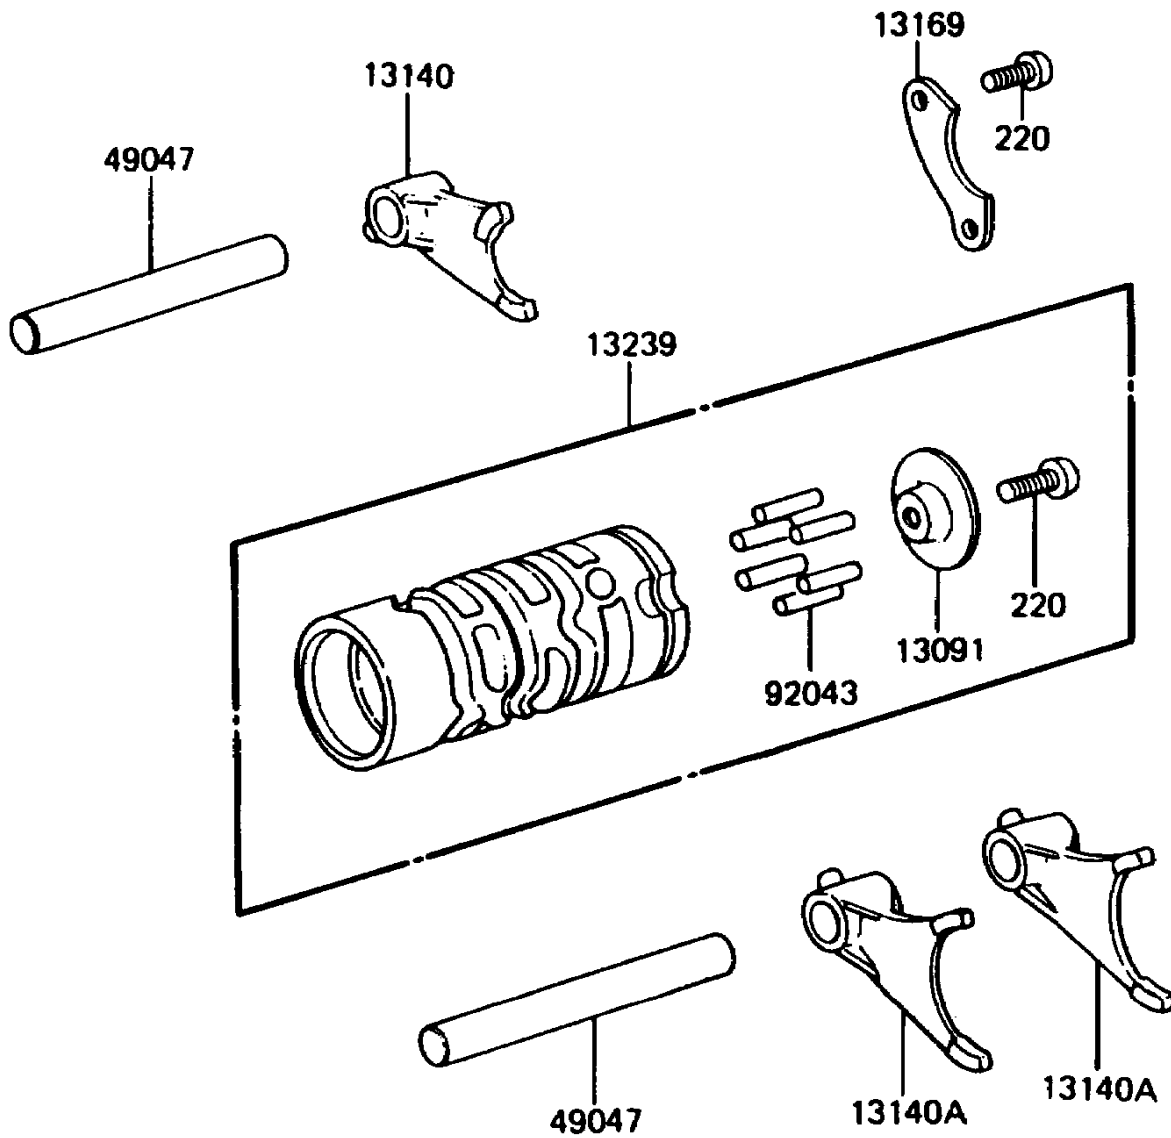

# 1988 KDX80 PARTS DIAGRAM

Gear Change Drum/Shift Fork(s)

E1362-0056

# 1988 KDX80 PARTS LIST

## Gear Change Drum/Shift Fork(s)

ITEM NAME	PART NUMBER	QUANTITY
HOLDER,CHANGE DRUM PIN (Ref # 13091)	13091-1098	1
FORK-SHIFT (Ref # 13140)	13140-1060	1
FORK-SHIFT (Ref # 13140A)	13140-1061	2
PLATE,CHANGE DRUM POSITION (Ref # 13169)	13169-1309	1
DRUM-ASSY-CHANGE (Ref # 13239)	13239-1065	1
ROD-SHIFT,10X90 (Ref # 49047)	49047-1009	2
PIN,DOWEL,4X16.8 (Ref # 92043)	92042-029	6
SCREW-PAN-CROS,6X14 (Ref # 220)	220B0614	2