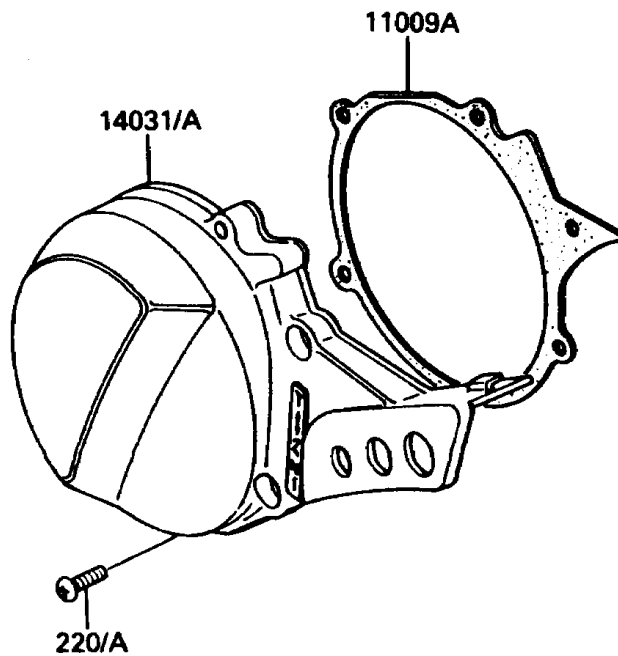

1984 KDX80 PARTS DIAGRAM

Engine Cover(s)

E1431-0017

1984 KDX80 PARTS LIST

Engine Cover(s)

ITEM NAME	PART NUMBER	QUANTITY
GASKET,CLUTCH COVER (Ref # 11009)	11009-1202	1
GASKET,GENERATOR COVER (Ref # 11009A)	11009-1536	1
COVER-GENERATOR (Ref # 14031)	14031-1185	1
COVER-CLUTCH (Ref # 14032)	14032-1164	1
CAP-OIL FILLER (Ref # 16115)	16115-018	1
GAUGE,OIL LEVEL (Ref # 52005)	52005-1055	1
CLAMP,TUBE (Ref # 92037)	92037-1236	1
SEAL-OIL,SB16244 (Ref # 92049)	92049-002	1
SCREW-PAN-CROS,6X25,BLACK (Ref # 220A)	220C0625	14