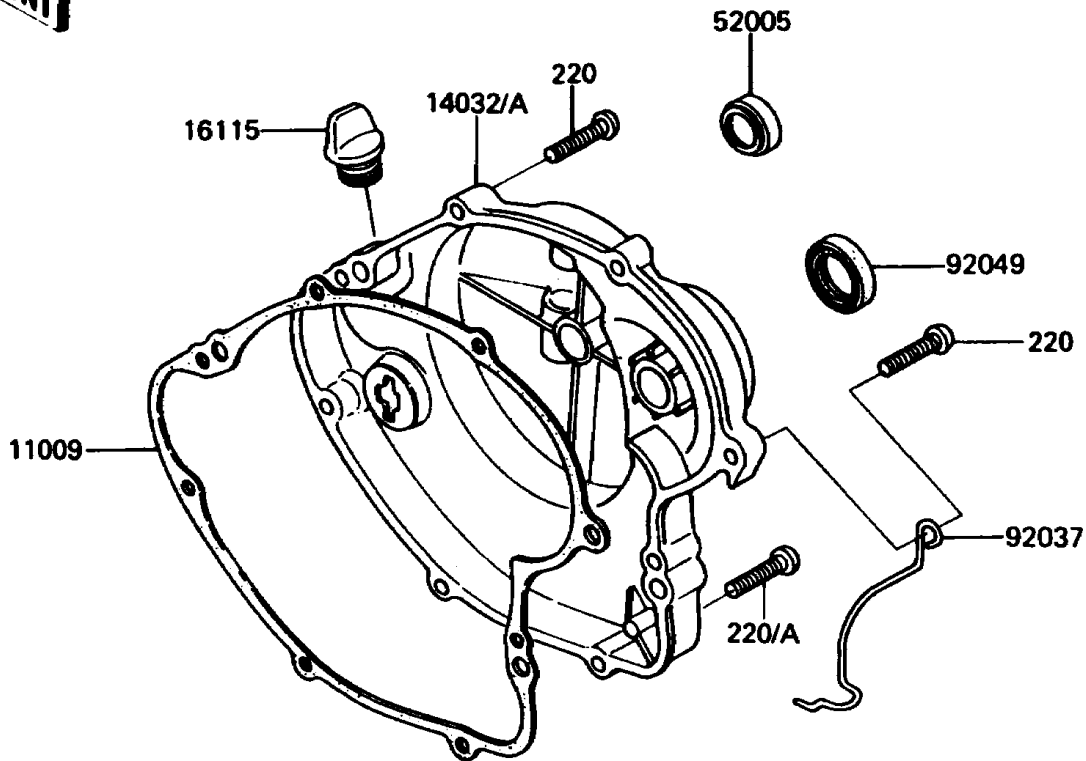

1984 KDX80 PARTS DIAGRAM

Engine Cover(s)

E1431-0017

1984 KDX80 PARTS LIST

Engine Cover(s)

ITEM NAME	PART NUMBER	QUANTITY
GASKET,CLUTCH COVER (Ref # 11009)	11009-1202	1
GASKET,GENERATOR COVER (Ref # 11009A)	11009-1536	1
COVER-GENERATOR (Ref # 14031)	14031-1185	1
COVER-CLUTCH (Ref # 14032)	14032-1164	1
CAP-OIL FILLER (Ref # 16115)	16115-018	1
GAUGE,OIL LEVEL (Ref # 52005)	52005-1055	1
CLAMP,TUBE (Ref # 92037)	92037-1236	1
SEAL-OIL,SB16244 (Ref # 92049)	92049-002	1
SCREW-PAN-CROS,6X25,BLACK (Ref # 220A)	220C0625	14