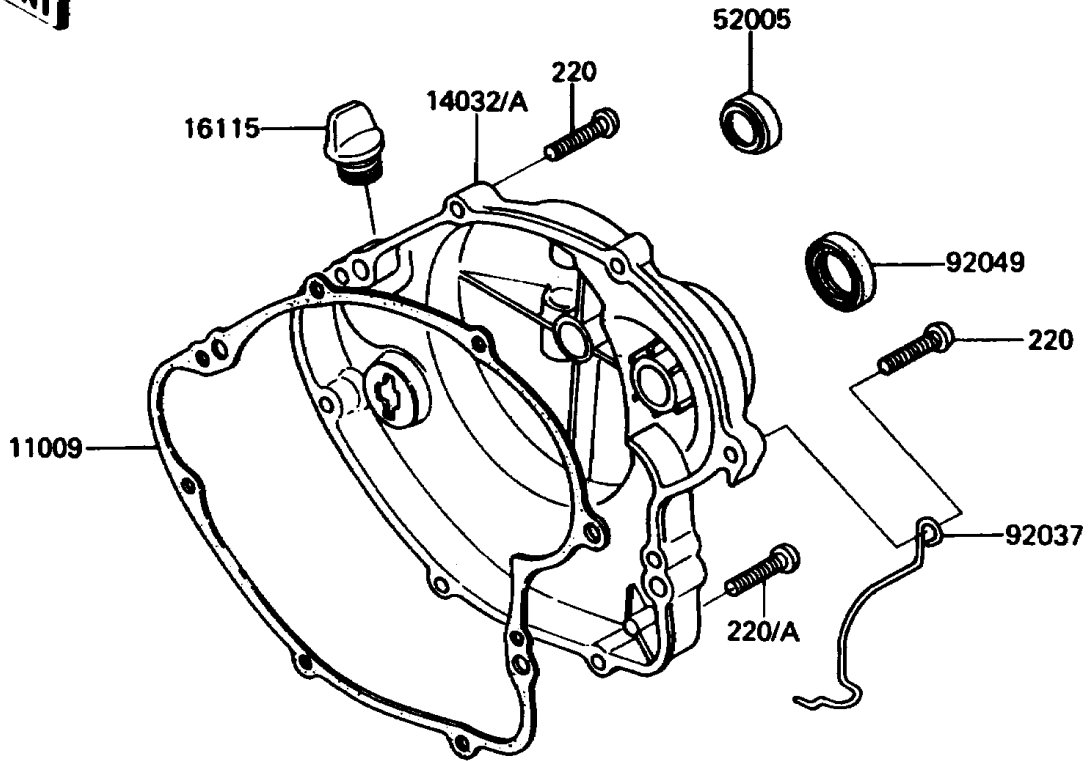

# 1986 KDX80 PARTS DIAGRAM

Engine Cover(s)

E1431-0017

# 1986 KDX80 PARTS LIST

## Engine Cover(s)

ITEM NAME	PART NUMBER	QUANTITY
GASKET,CLUTCH COVER (Ref # 11009)	11009-1202	1
GASKET,GENERATOR COVER (Ref # 11009A)	11009-1536	1
COVER-GENERATOR (Ref # 14031)	14031-1185	1
COVER-CLUTCH (Ref # 14032)	14032-1164	1
CAP-OIL FILLER (Ref # 16115)	16115-018	1
GAUGE,OIL LEVEL (Ref # 52005)	52005-1055	1
CLAMP,TUBE (Ref # 92037)	92037-1236	1
SEAL-OIL,SB16244 (Ref # 92049)	92049-002	1
SCREW-PAN-CROS,6X25,BLACK (Ref # 220A)	220C0625	14