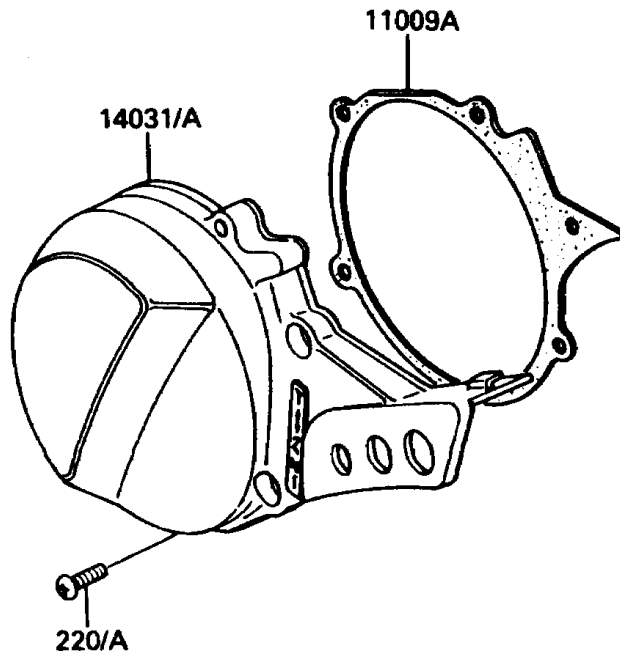

# 1986 KDX80 PARTS DIAGRAM

Engine Cover(s)

E1431-0017

# 1986 KDX80 PARTS LIST

## Engine Cover(s)

ITEM NAME	PART NUMBER	QUANTITY
GASKET,CLUTCH COVER (Ref # 11009)	11009-1202	1
GASKET,GENERATOR COVER (Ref # 11009A)	11009-1536	1
COVER-GENERATOR (Ref # 14031)	14031-1185	1
COVER-CLUTCH (Ref # 14032)	14032-1164	1
CAP-OIL FILLER (Ref # 16115)	16115-018	1
GAUGE,OIL LEVEL (Ref # 52005)	52005-1055	1
CLAMP,TUBE (Ref # 92037)	92037-1236	1
SEAL-OIL,SB16244 (Ref # 92049)	92049-002	1
SCREW-PAN-CROS,6X25,BLACK (Ref # 220A)	220C0625	14