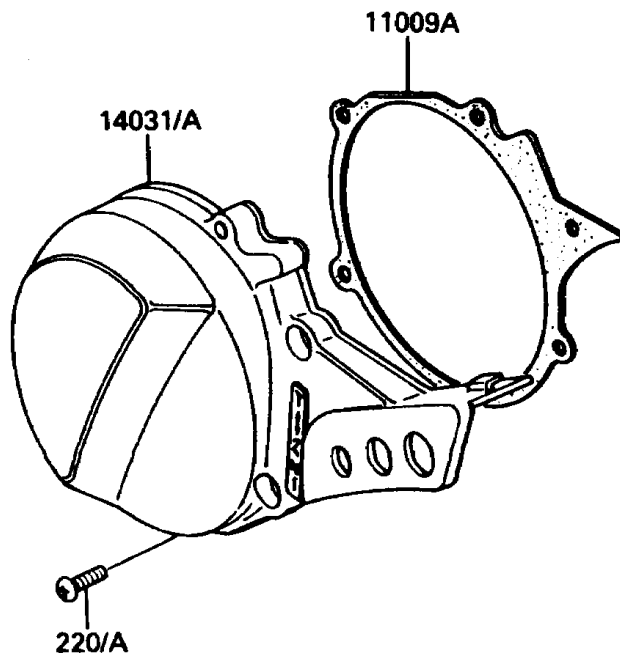

1986 KDX80 PARTS DIAGRAM

Engine Cover(s)

E1431-0017

1986 KDX80 PARTS LIST

Engine Cover(s)

ITEM NAME	PART NUMBER	QUANTITY
GASKET,CLUTCH COVER (Ref # 11009)	11009-1202	1
GASKET,GENERATOR COVER (Ref # 11009A)	11009-1536	1
COVER-GENERATOR (Ref # 14031)	14031-1185	1
COVER-CLUTCH (Ref # 14032)	14032-1164	1
CAP-OIL FILLER (Ref # 16115)	16115-018	1
GAUGE,OIL LEVEL (Ref # 52005)	52005-1055	1
CLAMP,TUBE (Ref # 92037)	92037-1236	1
SEAL-OIL,SB16244 (Ref # 92049)	92049-002	1
SCREW-PAN-CROS,6X25,BLACK (Ref # 220A)	220C0625	14