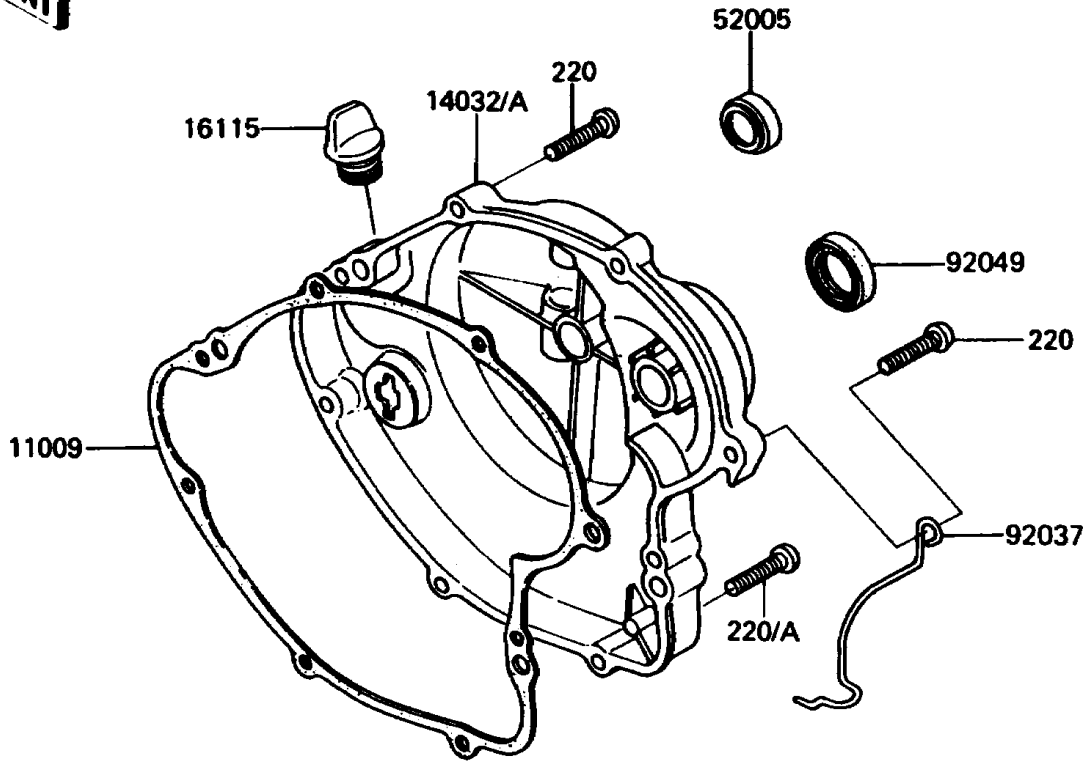

1986 KDX80 PARTS DIAGRAM

Engine Cover(s)

E1431-0017

1986 KDX80 PARTS LIST

Engine Cover(s)

ITEM NAME	PART NUMBER	QUANTITY
GASKET,CLUTCH COVER (Ref # 11009)	11009-1202	1
GASKET,GENERATOR COVER (Ref # 11009A)	11009-1536	1
COVER-GENERATOR (Ref # 14031)	14031-1185	1
COVER-CLUTCH (Ref # 14032)	14032-1164	1
CAP-OIL FILLER (Ref # 16115)	16115-018	1
GAUGE,OIL LEVEL (Ref # 52005)	52005-1055	1
CLAMP,TUBE (Ref # 92037)	92037-1236	1
SEAL-OIL,SB16244 (Ref # 92049)	92049-002	1
SCREW-PAN-CROS,6X25,BLACK (Ref # 220A)	220C0625	14