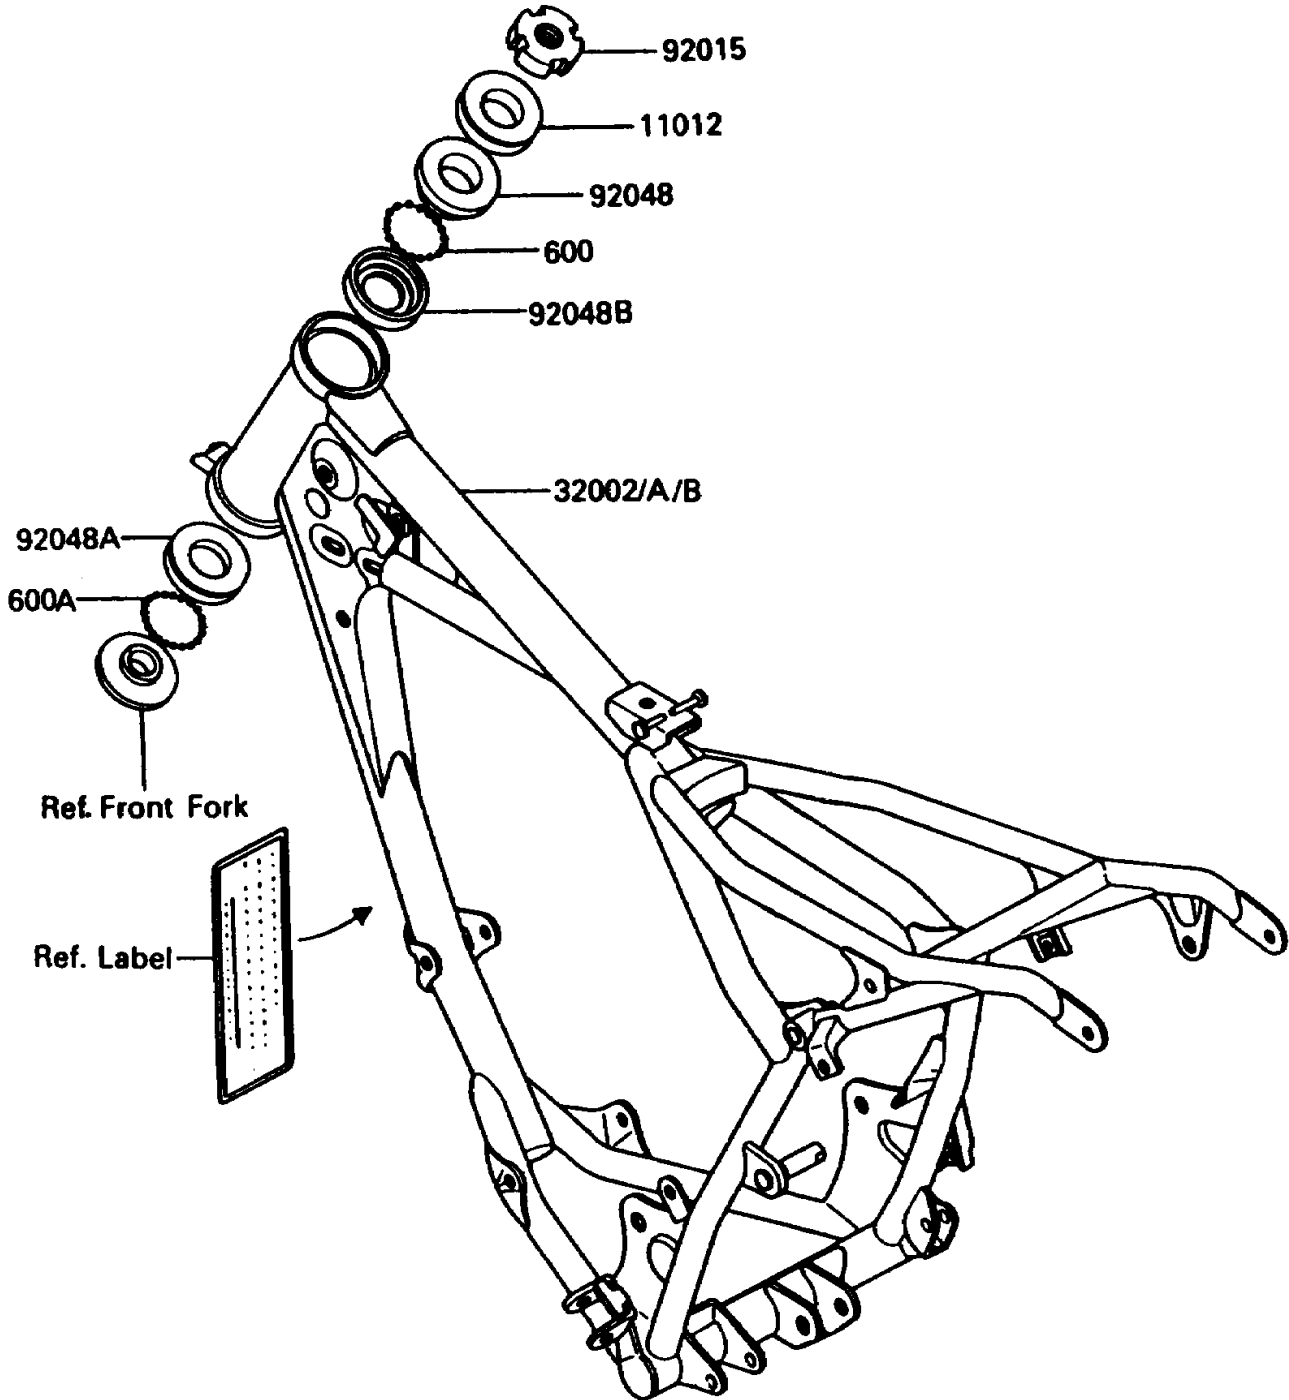

# 1984 KDX80 PARTS DIAGRAM

Frame

F2120-0229

# 1984 KDX80 PARTS LIST

## Frame

ITEM NAME	PART NUMBER	QUANTITY
CAP,STEERING STEM (Ref # 11012)	46098-018	1
FRAME-COMP (Ref # 32002)	32002-1660	1
NUT,STEERING LOCK,25MM (Ref # 92015)	92090-022	1
CONE,STEERING STEM BEARING (Ref # 92048)	92047-014	1
RACE,STEERING STEM BEARING,LWR (Ref # 92048A)	92048-005	1
RACE,STEERING STEM BEARING (Ref # 92048B)	92048-009	1
BALL-STEEL,3/16" (Ref # 600)	600A0600	23
BALL-STEEL,1/4" (Ref # 600A)	600A0800	19