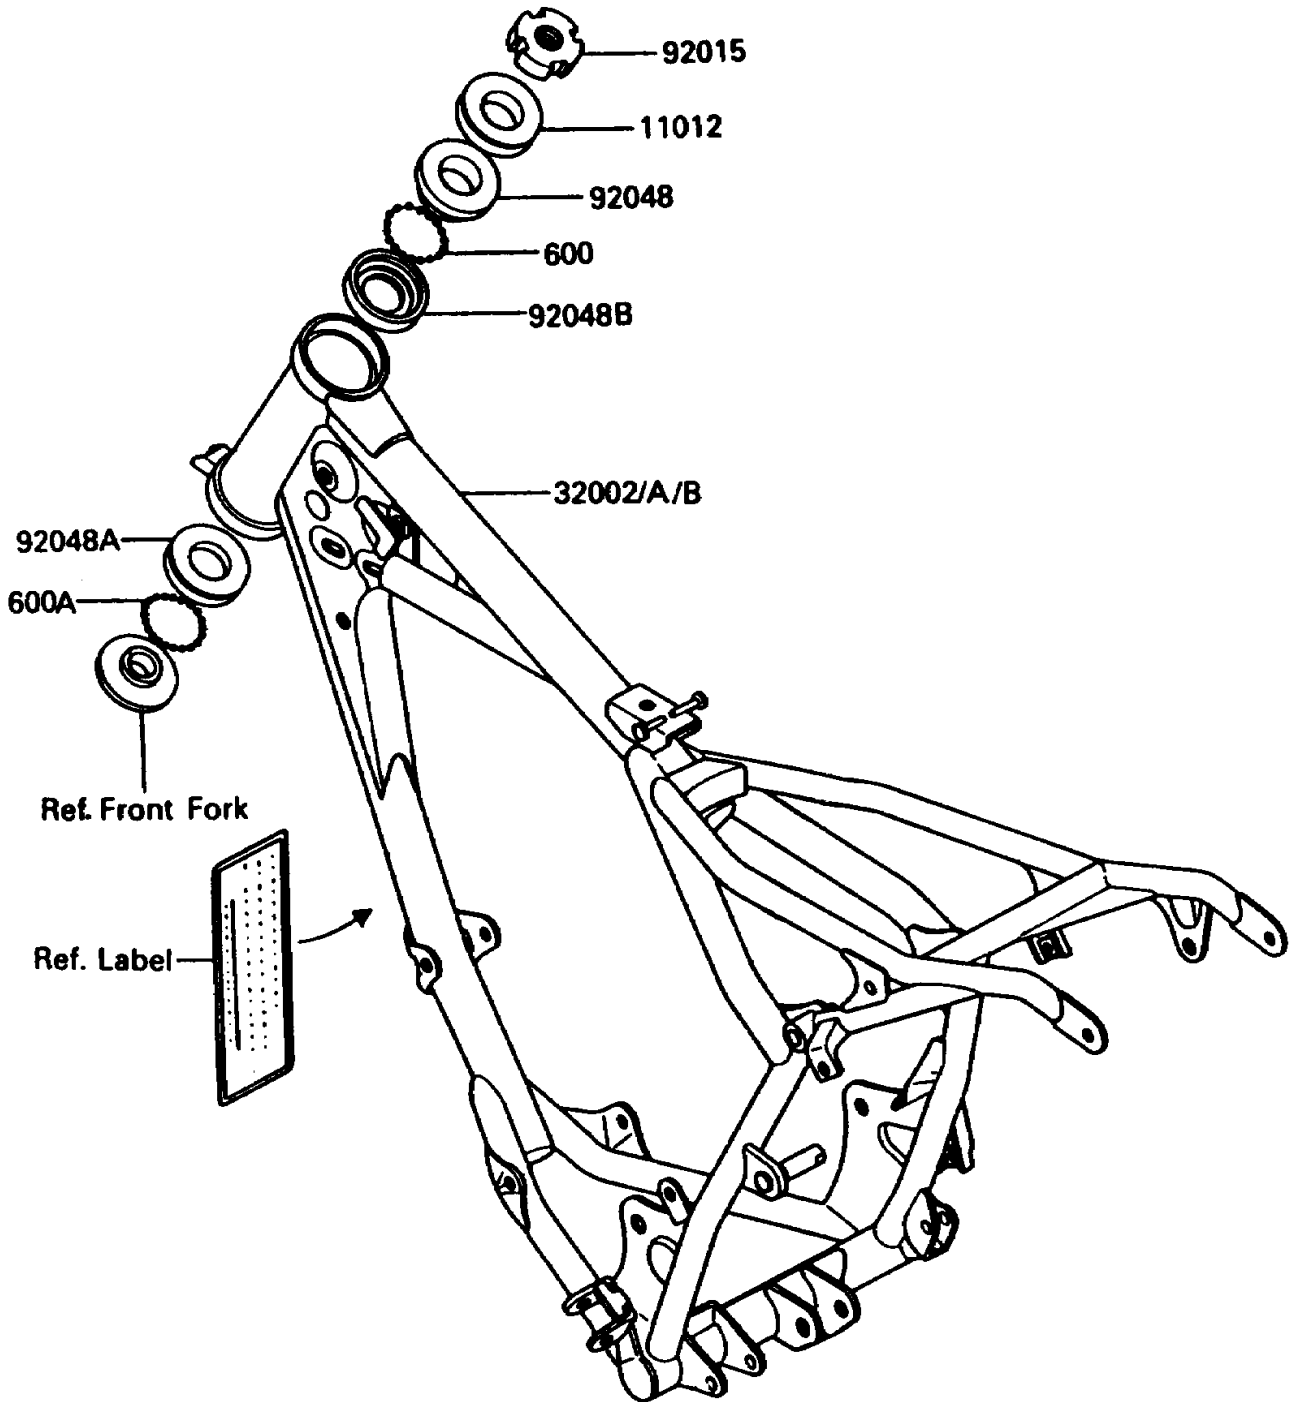

1986 KDX80 PARTS DIAGRAM

Frame

F2120-0229

1986 KDX80 PARTS LIST

Frame

ITEM NAME	PART NUMBER	QUANTITY
CAP,STEERING STEM (Ref # 11012)	46098-018	1
FRAME-COMP (Ref # 32002A)	32002-1839	1
NUT,STEERING LOCK,25MM (Ref # 92015)	92090-022	1
CONE,STEERING STEM BEARING (Ref # 92048)	92047-014	1
RACE,STEERING STEM BEARING,LWR (Ref # 92048A)	92048-005	1
RACE,STEERING STEM BEARING (Ref # 92048B)	92048-009	1
BALL-STEEL,3/16" (Ref # 600)	600A0600	23
BALL-STEEL,1/4" (Ref # 600A)	600A0800	19