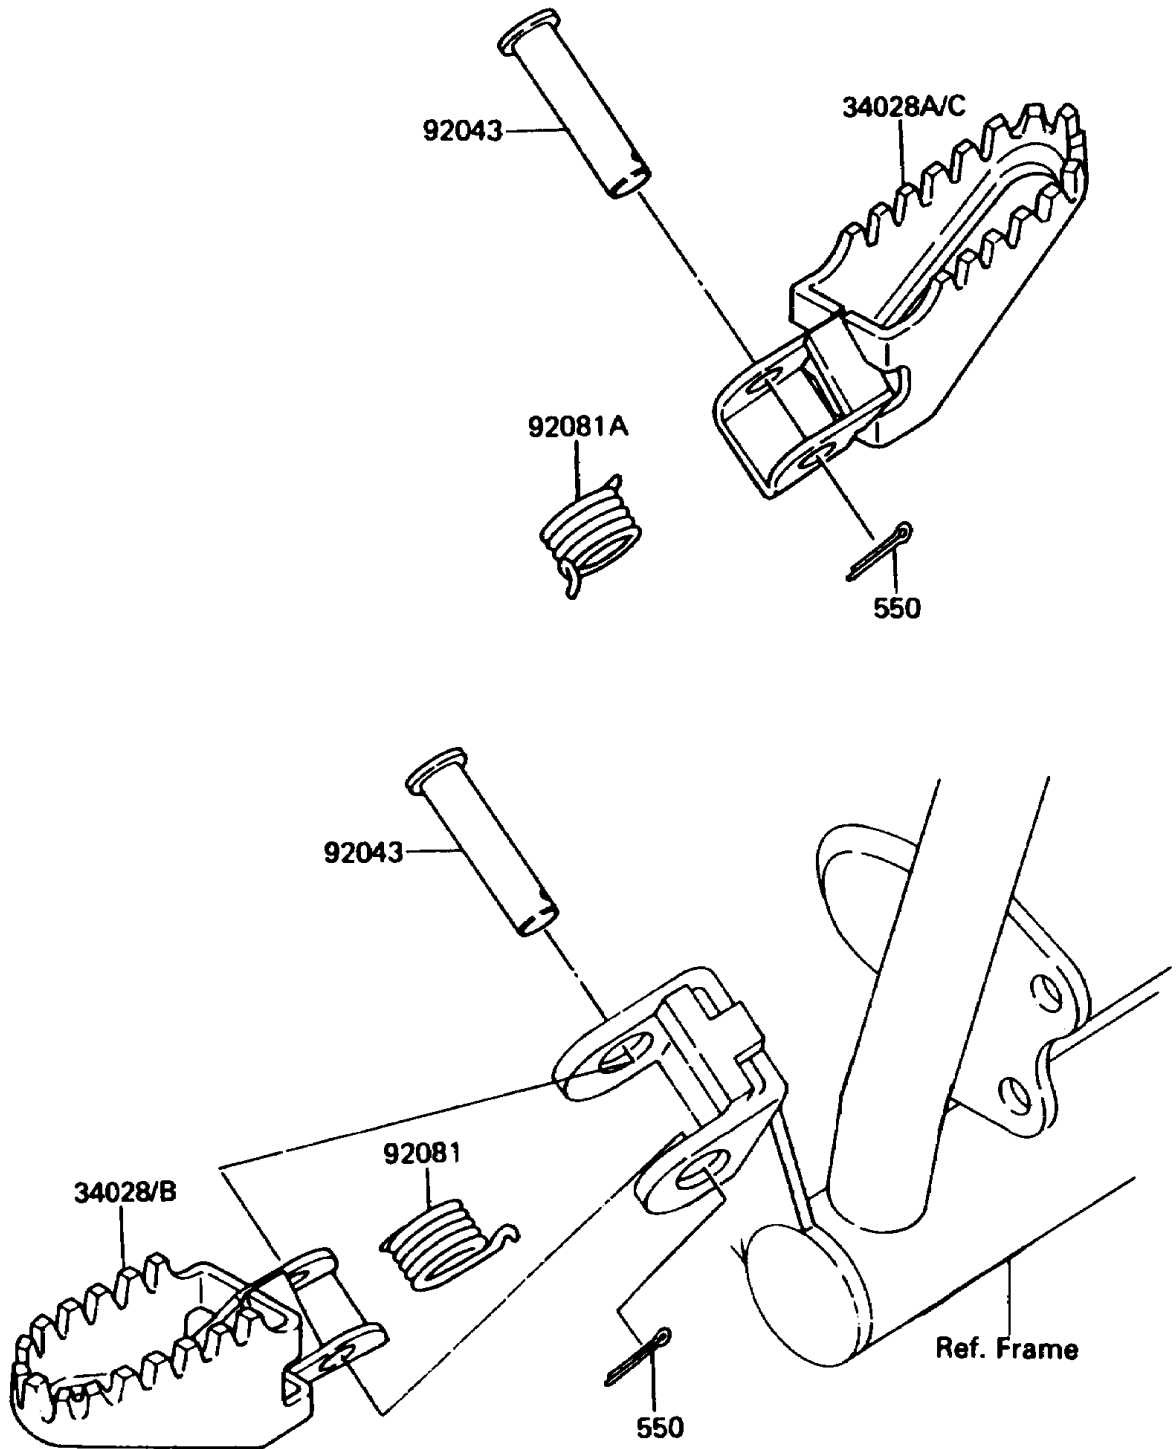

1984 KDX80 PARTS DIAGRAM

Footrests

F2160-0072

1984 KDX80 PARTS LIST

Footrests

ITEM NAME	PART NUMBER	QUANTITY
STEP,LH (Ref # 34028)	34028-1052	1
STEP,RH (Ref # 34028A)	34028-1053	1
PIN,8X32 (Ref # 92043)	92043-1143	2
SPRING,FOOTREST,LH (Ref # 92081)	92081-1491	1
SPRING,FOOTREST,RH (Ref # 92081A)	92081-1543	1
PIN-COTTER,2.5X15 (Ref # 550)	550D2515	2