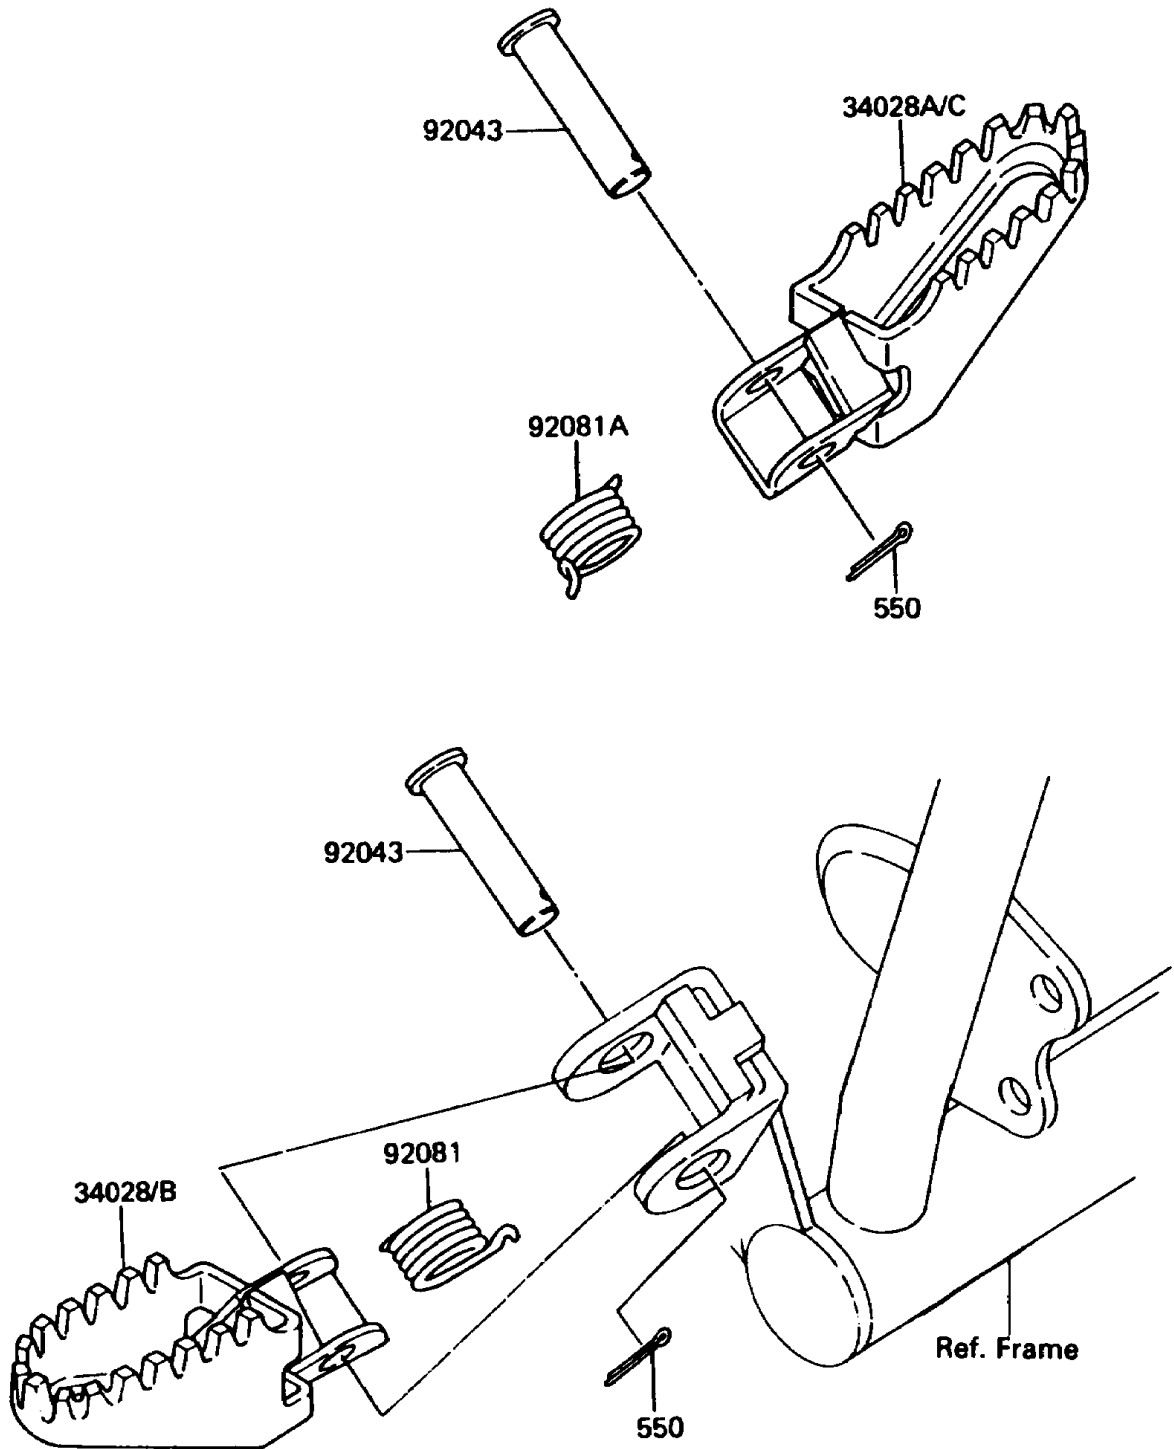

1987 KDX80 PARTS DIAGRAM

Footrests

F2160-0072

1987 KDX80 PARTS LIST

Footrests

ITEM NAME	PART NUMBER	QUANTITY
STEP,LH (Ref # 34028B)	34028-1169	1
STEP,RH (Ref # 34028C)	34028-1170	1
PIN,8X32 (Ref # 92043)	92043-1143	2
SPRING,FOOTREST,LH (Ref # 92081)	92081-1491	1
SPRING,FOOTREST,RH (Ref # 92081A)	92081-1543	1
PIN-COTTER,2.5X15 (Ref # 550)	550D2515	2