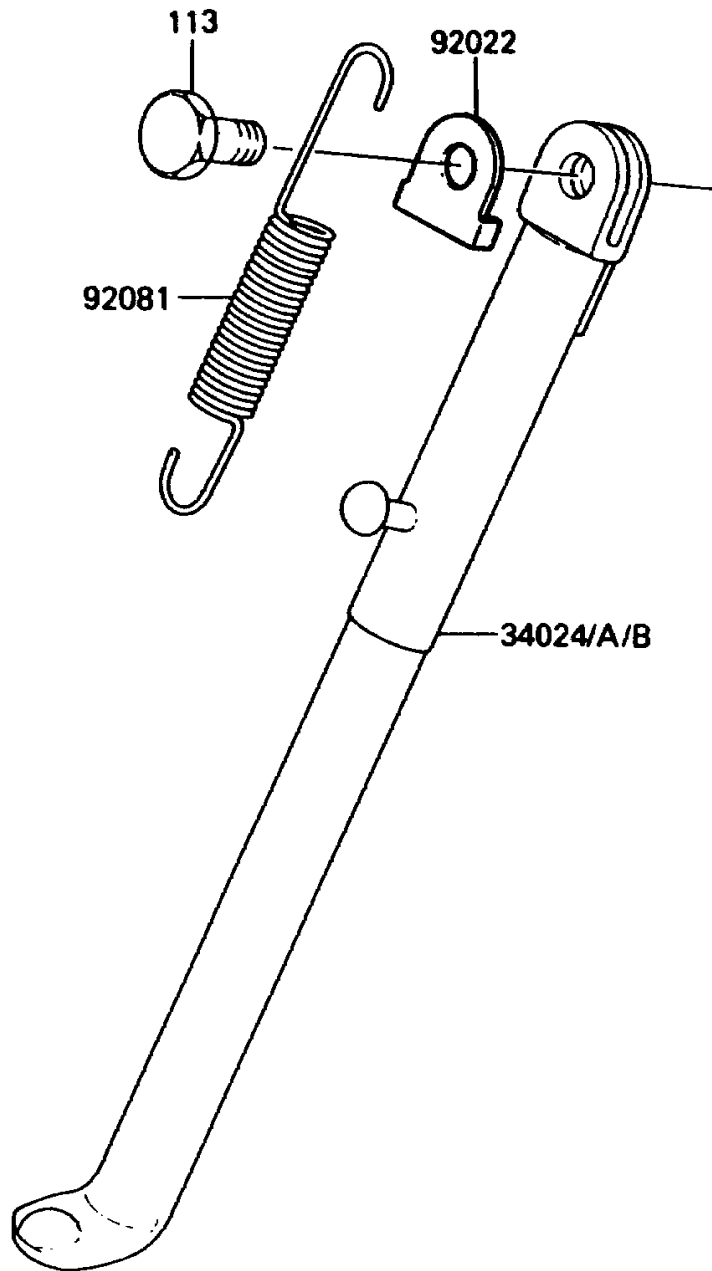

1986 KDX80 PARTS DIAGRAM

Stand(s)

F2190-0147

1986 KDX80 PARTS LIST

Stand(s)

ITEM NAME	PART NUMBER	QUANTITY
STAND-SIDE (Ref # 34024A)	34024-1188	1
WASHER,LOCK (Ref # 92022)	92022-1473	1
SPRING,STAND (Ref # 92081)	34025-005	1
BOLT-SMALL-FINE,10X18 (Ref # 113)	113G1018	1