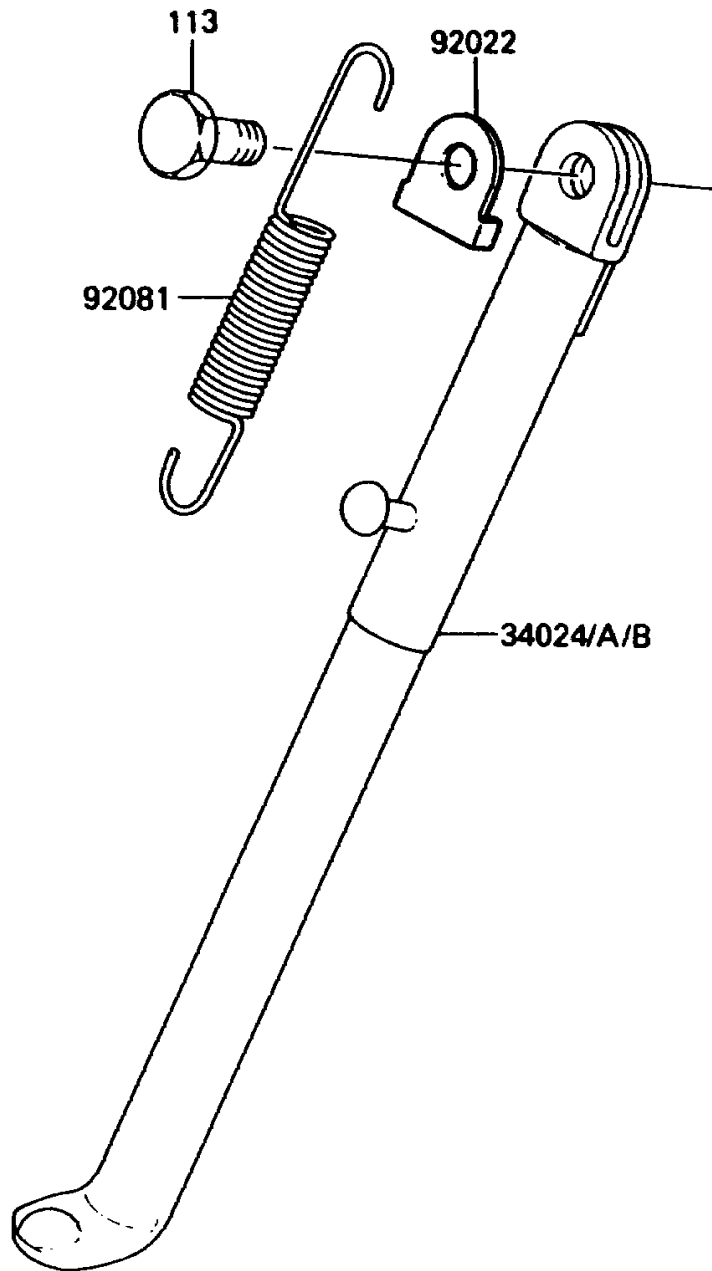

1988 KDX80 PARTS DIAGRAM

Stand(s)

F2190-0147

1988 KDX80 PARTS LIST

Stand(s)

ITEM NAME	PART NUMBER	QUANTITY
STAND-SIDE (Ref # 34024B)	34024-1235	1
WASHER,LOCK (Ref # 92022)	92022-1473	1
SPRING,STAND (Ref # 92081)	34025-005	1
BOLT-SMALL-FINE,10X18 (Ref # 113)	113G1018	1