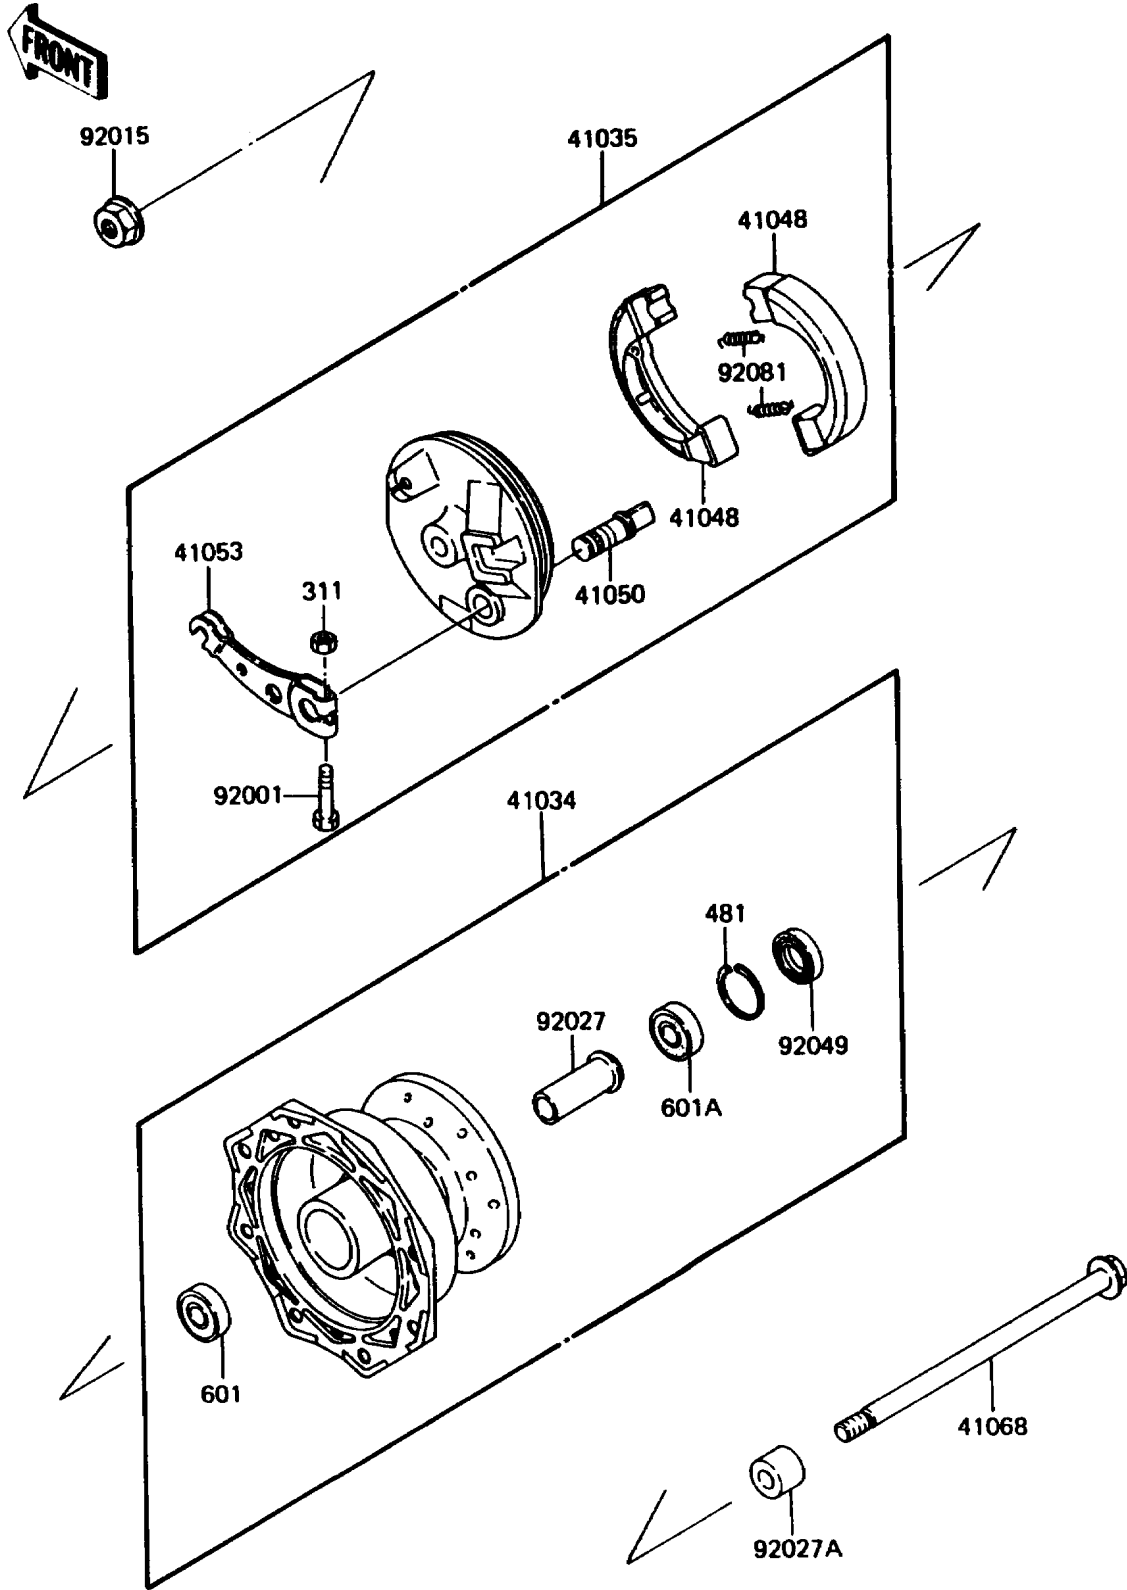

# 1986 KDX80 PARTS DIAGRAM

Front Hub

F2230-0071

# 1986 KDX80 PARTS LIST

## Front Hub

ITEM NAME	PART NUMBER	QUANTITY
DRUM-ASSY,FR (Ref # 41034)	41034-1104	1
PANEL-ASSY-BRAKE,FR (Ref # 41035)	41035-1153	1
SHOE-BRAKE,FR (Ref # 41048)	41048-1023	2
CAM-BRAKE,FR (Ref # 41050)	41050-1032	1
LEVER-BRAKE CAM,FR (Ref # 41053)	41053-1027	1
AXLE,FRONT,10X181 (Ref # 41068)	41068-1077	1
BOLT,5X25 (Ref # 92001)	92001-1695	1
NUT,FLANGED,10MM (Ref # 92015)	92015-1415	1
COLLAR,FRONT DRUM,L=54 (Ref # 92027)	92027-1470	1
COLLAR,FRONT AXLE,L=14.5 (Ref # 92027A)	92027-1472	1
SEAL-OIL,DD20357 (Ref # 92049)	92049-1095	1
SPRING,BRAKE SHOE (Ref # 92081)	92081-1564	2
NUT-HEX (Ref # 311)	311G0500	1
CIRCLIP-TYPE-C,35MM (Ref # 481)	481J3500	1
BEARING-BALL,#6200UUC3 (Ref # 601)	601B6200UU	1
BEARING-BALL,#6300UUC3 (Ref # 601A)	601B6300UU	1