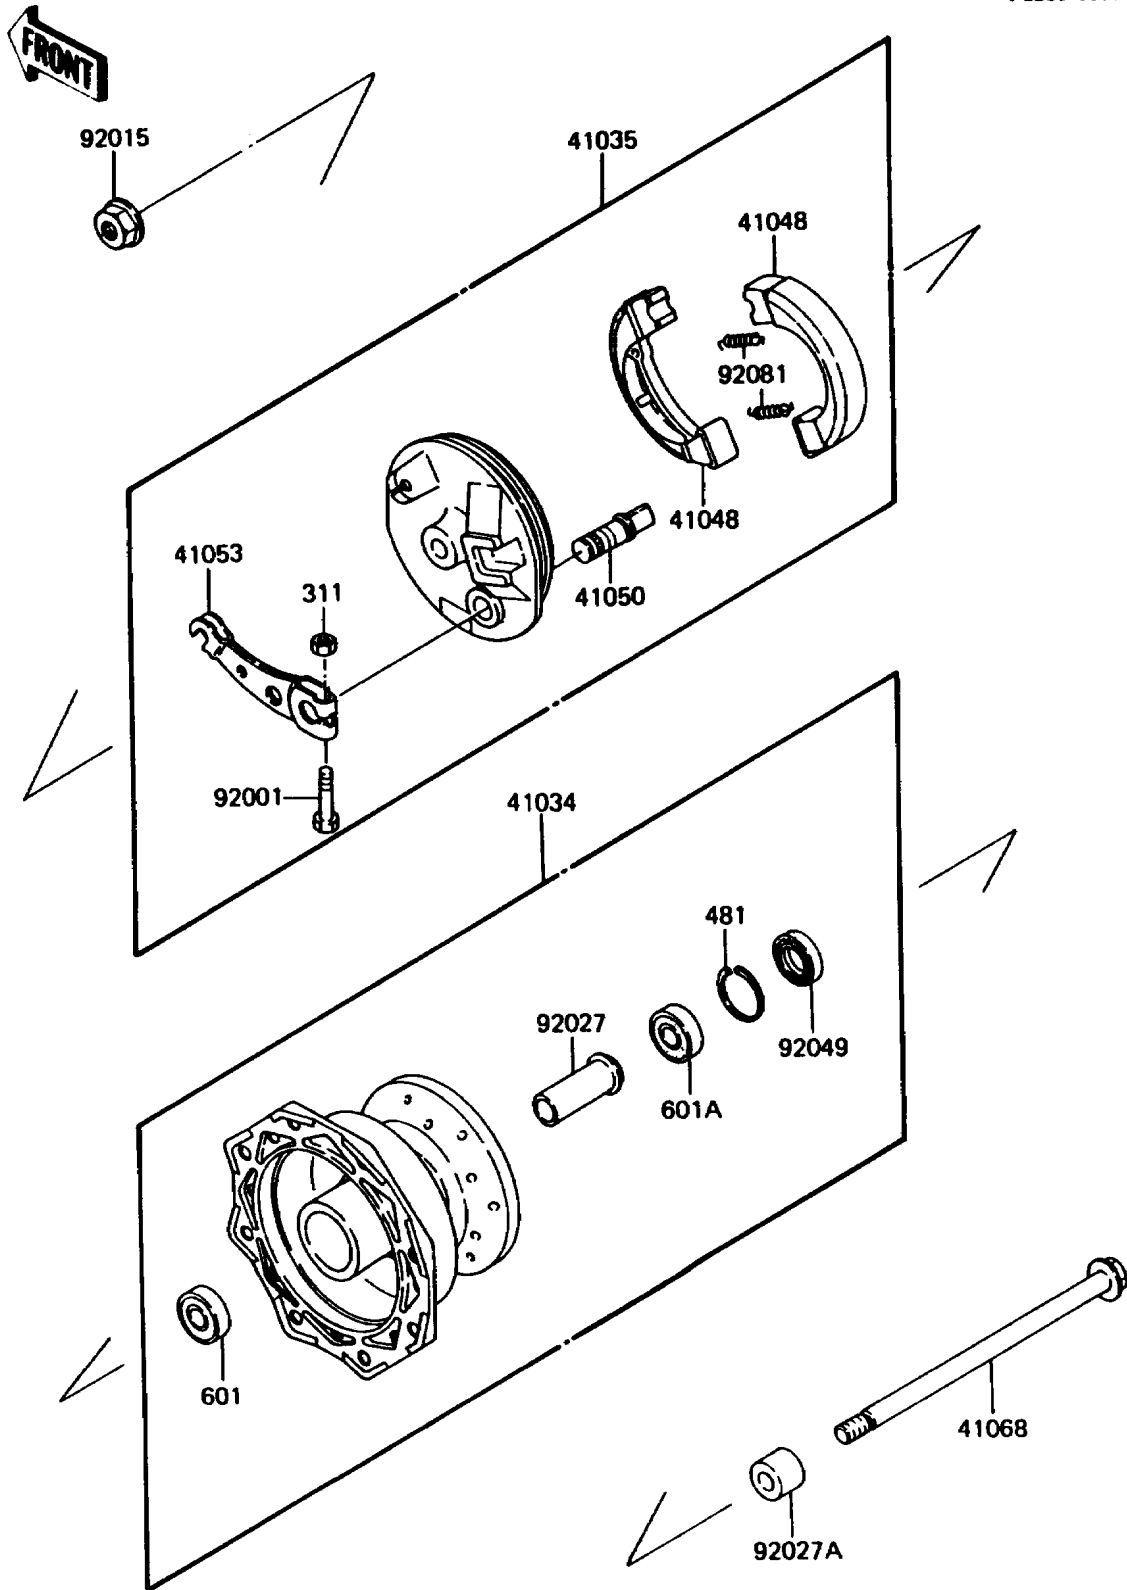

1986 KDX80 PARTS DIAGRAM

Front Hub

F2230-0071

1986 KDX80 PARTS LIST

Front Hub

ITEM NAME	PART NUMBER	QUANTITY
DRUM-ASSY,FR (Ref # 41034)	41034-1104	1
PANEL-ASSY-BRAKE,FR (Ref # 41035)	41035-1153	1
SHOE-BRAKE,FR (Ref # 41048)	41048-1023	2
CAM-BRAKE,FR (Ref # 41050)	41050-1032	1
LEVER-BRAKE CAM,FR (Ref # 41053)	41053-1027	1
AXLE,FRONT,10X181 (Ref # 41068)	41068-1077	1
BOLT,5X25 (Ref # 92001)	92001-1695	1
NUT,FLANGED,10MM (Ref # 92015)	92015-1415	1
COLLAR,FRONT DRUM,L=54 (Ref # 92027)	92027-1470	1
COLLAR,FRONT AXLE,L=14.5 (Ref # 92027A)	92027-1472	1
SEAL-OIL,DD20357 (Ref # 92049)	92049-1095	1
SPRING,BRAKE SHOE (Ref # 92081)	92081-1564	2
NUT-HEX (Ref # 311)	311G0500	1
CIRCLIP-TYPE-C,35MM (Ref # 481)	481J3500	1
BEARING-BALL,#6200UUC3 (Ref # 601)	601B6200UU	1
BEARING-BALL,#6300UUC3 (Ref # 601A)	601B6300UU	1