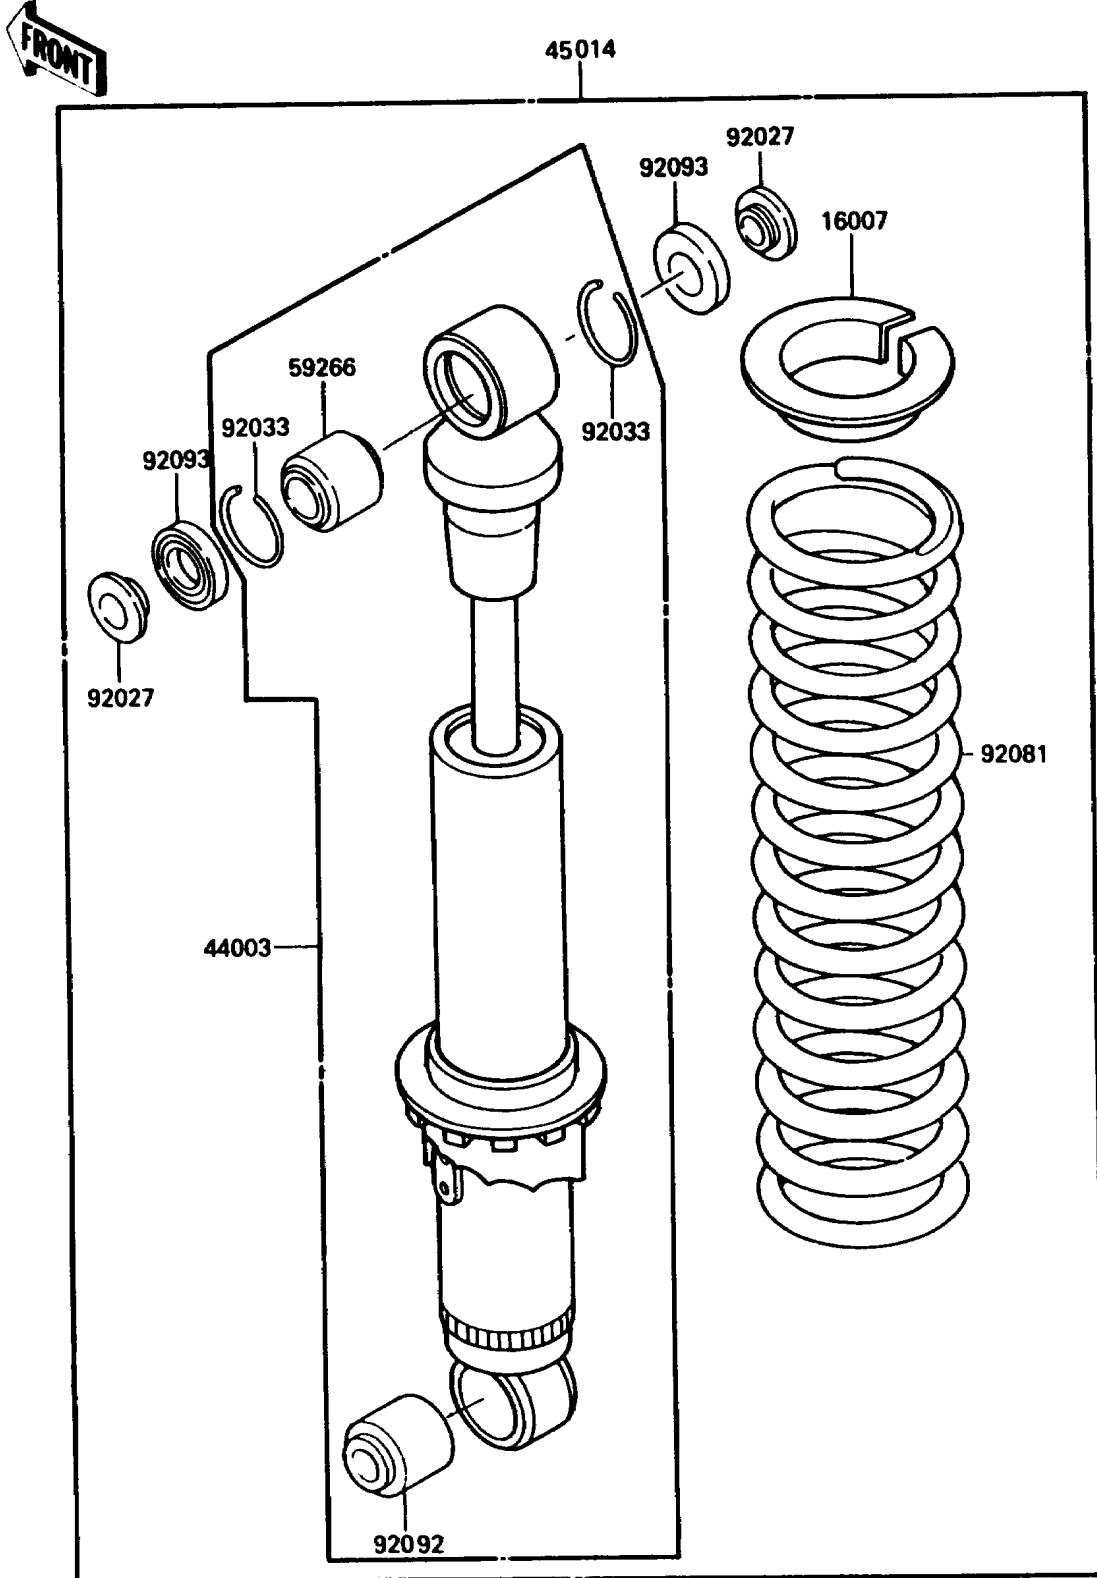

1984 KDX80 PARTS DIAGRAM

Shock Absorber(s)

F2280-0018

1984 KDX80 PARTS LIST

Shock Absorber(s)

ITEM NAME	PART NUMBER	QUANTITY
SEAT-SPRING,REAR SHOCK (Ref # 16007)	16007-1102	1
DAMPER-ASSY,REAR SHOCK (Ref # 44003)	44003-1468	1
SHOCKABSORBER,RR (Ref # 45014)	45014-1257	1
JOINT-BALL (Ref # 59266)	59266-1053	1
COLLAR,REAR SHOCK (Ref # 92027)	92027-1558	2
RING-SNAP (Ref # 92033)	92033-1090	2
SPRING,REAR SHOCK (Ref # 92081)	92081-1624	1
BUSHING-RUBBER,SHOCKABSORBER (Ref # 92092)	92092-1016	1
SEAL,REAR SHOCK (Ref # 92093)	92093-1087	2