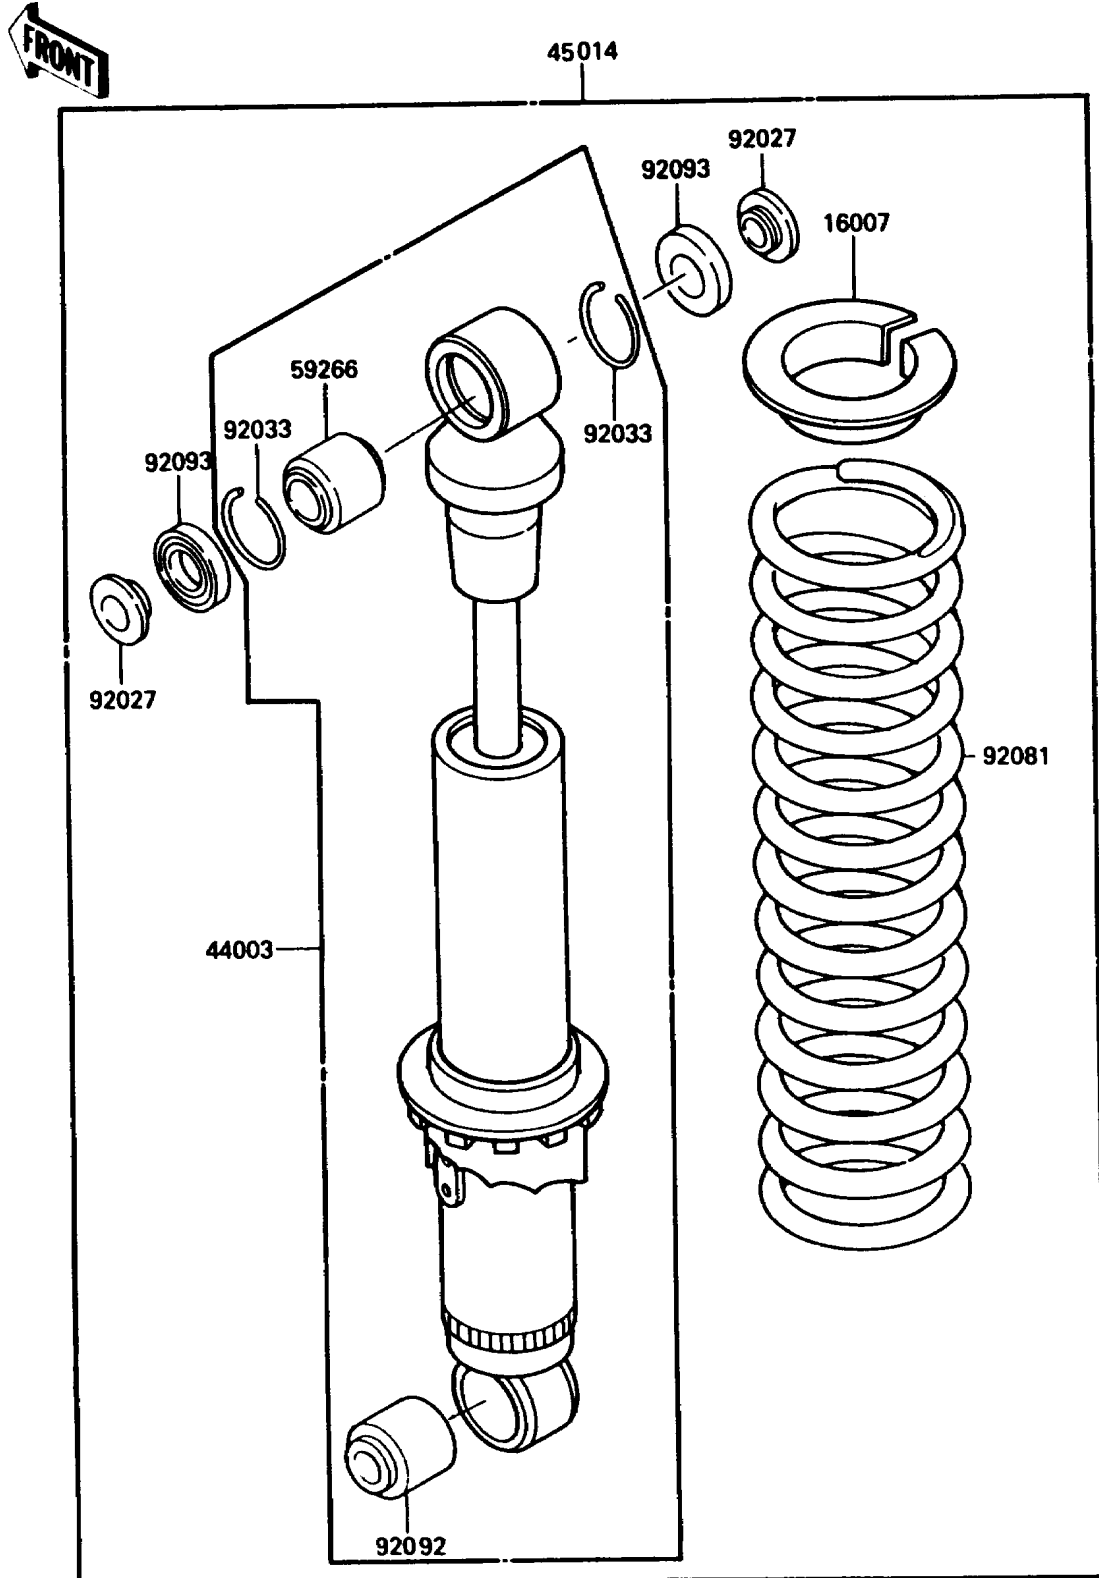

1986 KDX80 PARTS DIAGRAM

Shock Absorber(s)

F2280-0018

1986 KDX80 PARTS LIST

Shock Absorber(s)

ITEM NAME	PART NUMBER	QUANTITY
SEAT-SPRING,REAR SHOCK (Ref # 16007)	16007-1102	1
DAMPER-ASSY,REAR SHOCK (Ref # 44003)	44003-1468	1
SHOCKABSORBER,RR (Ref # 45014)	45014-1257	1
JOINT-BALL (Ref # 59266)	59266-1053	1
COLLAR,REAR SHOCK (Ref # 92027)	92027-1558	2
RING-SNAP (Ref # 92033)	92033-1090	2
SPRING,REAR SHOCK (Ref # 92081)	92081-1624	1
BUSHING-RUBBER,SHOCKABSORBER (Ref # 92092)	92092-1016	1
SEAL,REAR SHOCK (Ref # 92093)	92093-1087	2