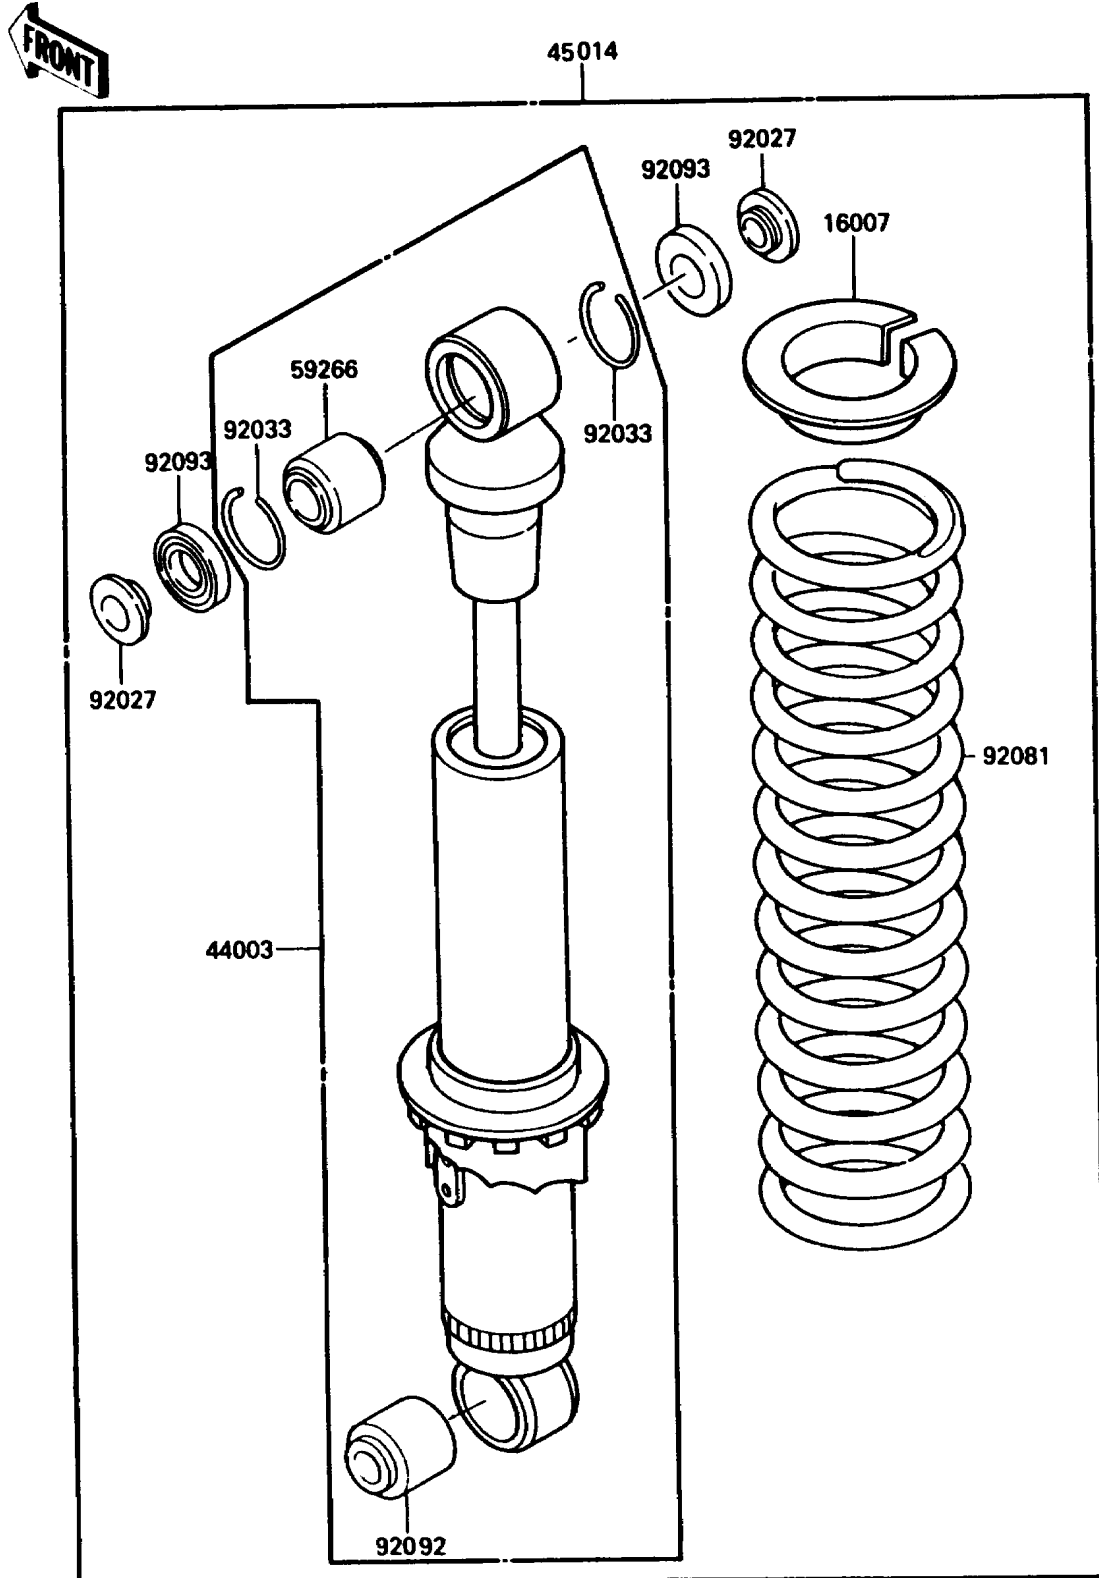

# 1987 KDX80 PARTS DIAGRAM

Shock Absorber(s)

F2280-0018

# 1987 KDX80 PARTS LIST

## Shock Absorber(s)

ITEM NAME	PART NUMBER	QUANTITY
SEAT-SPRING,REAR SHOCK (Ref # 16007)	16007-1102	1
DAMPER-ASSY,REAR SHOCK (Ref # 44003)	44003-1468	1
SHOCKABSORBER,RR (Ref # 45014)	45014-1257	1
JOINT-BALL (Ref # 59266)	59266-1053	1
COLLAR,REAR SHOCK (Ref # 92027)	92027-1558	2
RING-SNAP (Ref # 92033)	92033-1090	2
SPRING,REAR SHOCK (Ref # 92081)	92081-1624	1
BUSHING-RUBBER,SHOCKABSORBER (Ref # 92092)	92092-1016	1
SEAL,REAR SHOCK (Ref # 92093)	92093-1087	2