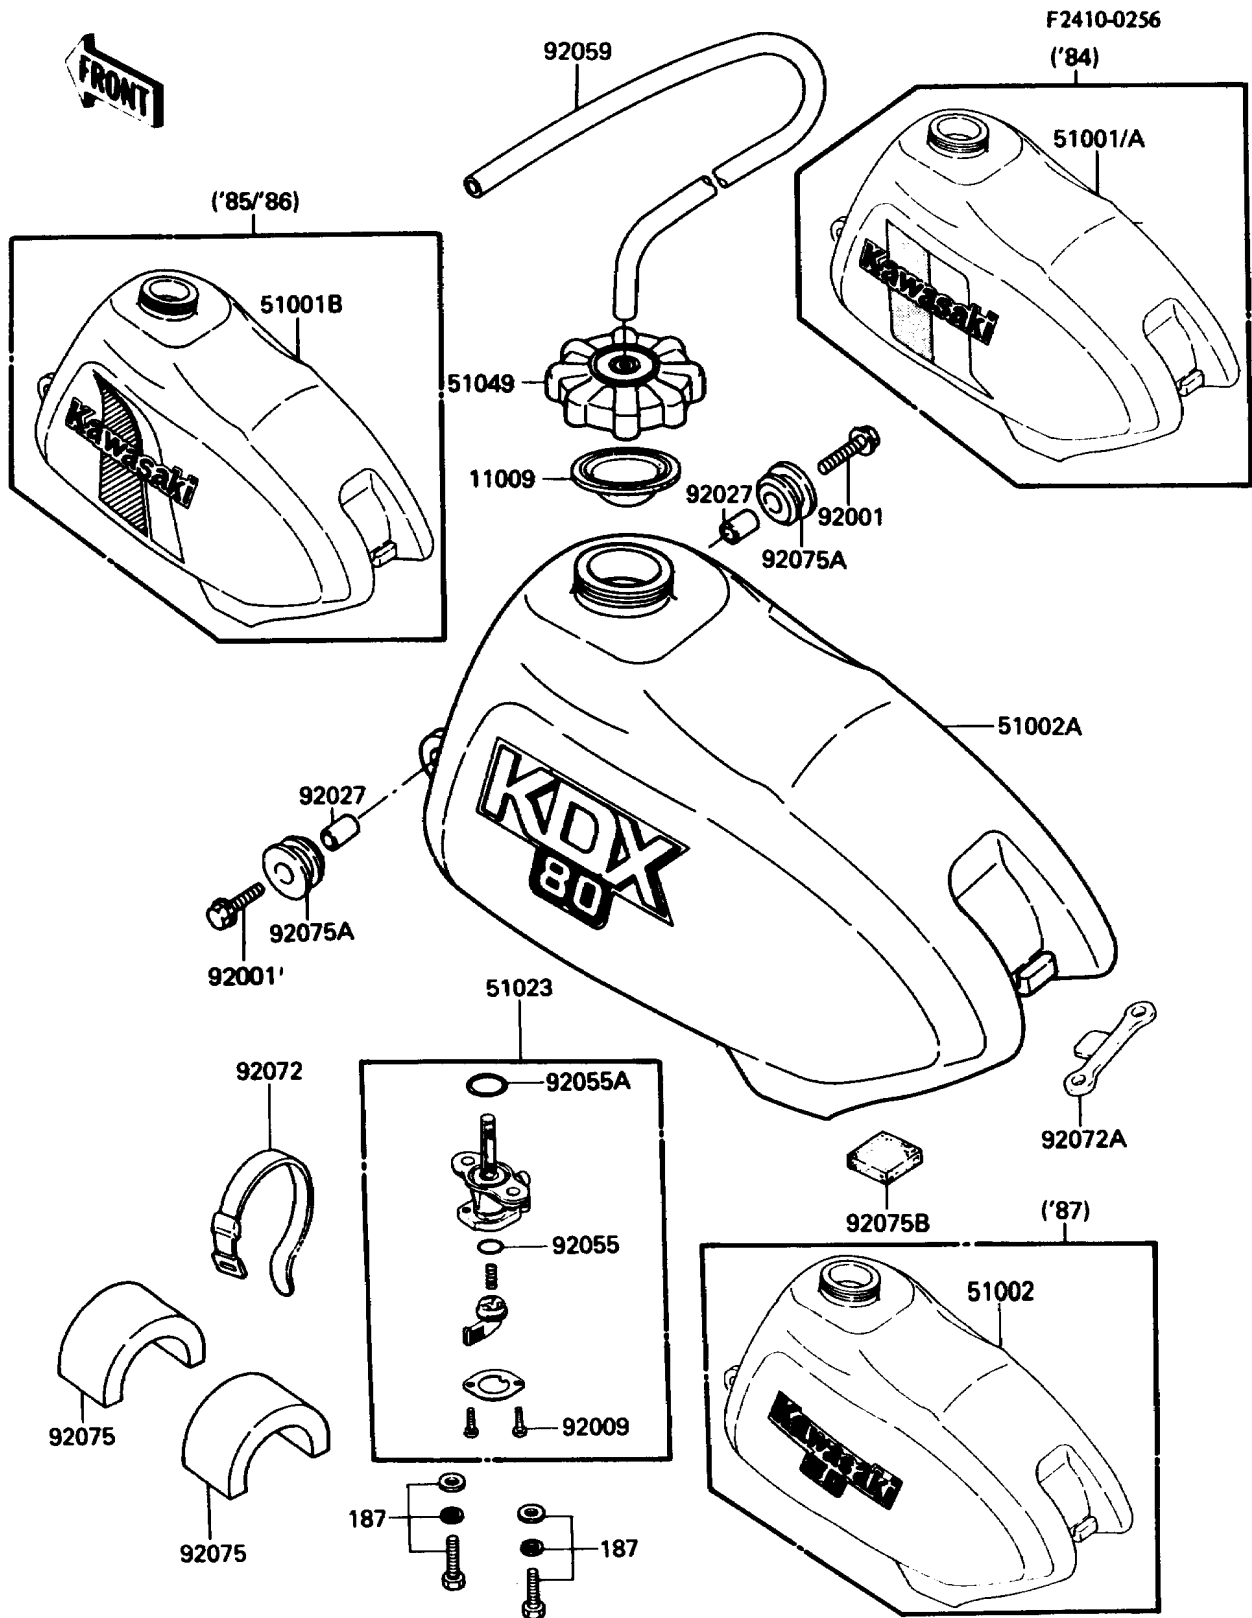

1986 KDX80 PARTS DIAGRAM

Fuel Tank

1986 KDX80 PARTS LIST

Fuel Tank

ITEM NAME	PART NUMBER	QUANTITY
GASKET,FUEL TANK CAP (Ref # 11009)	11009-1452	1
TANK-COMP-FUEL,L.GREEN (Ref # 51001B)	51001-5488-6W	1
TAP-ASSY,FUEL (Ref # 51023)	51023-1115	1
CAP-TANK,FUEL (Ref # 51049)	51049-1006	1
BOLT,6X25 (Ref # 92001)	92001-1852	2
SCREW,3X8 (Ref # 92009)	92009-1386	2
COLLAR,6.8X10X14.5 (Ref # 92027)	92027-156	2
RING-O,FUEL TAP LEVER (Ref # 92055)	92055-1299	1
RING-O,FUEL TAP PACKING (Ref # 92055A)	92055-1300	1
TUBE,5X9X350 (Ref # 92059)	92059-1265	1
BAND,L=218 (Ref # 92072)	92072-032	1
BAND,FUEL TANK (Ref # 92072A)	92072-1056	1
DAMPER,FUEL TANK (Ref # 92075)	92075-1382	2
DAMPER,FUEL TANK (Ref # 92075A)	92075-1424	2
DAMPER,FUEL TANK,RR (Ref # 92075B)	92075-1483	1
BOLT-UPSET-WSP (Ref # 187)	187B0616	2