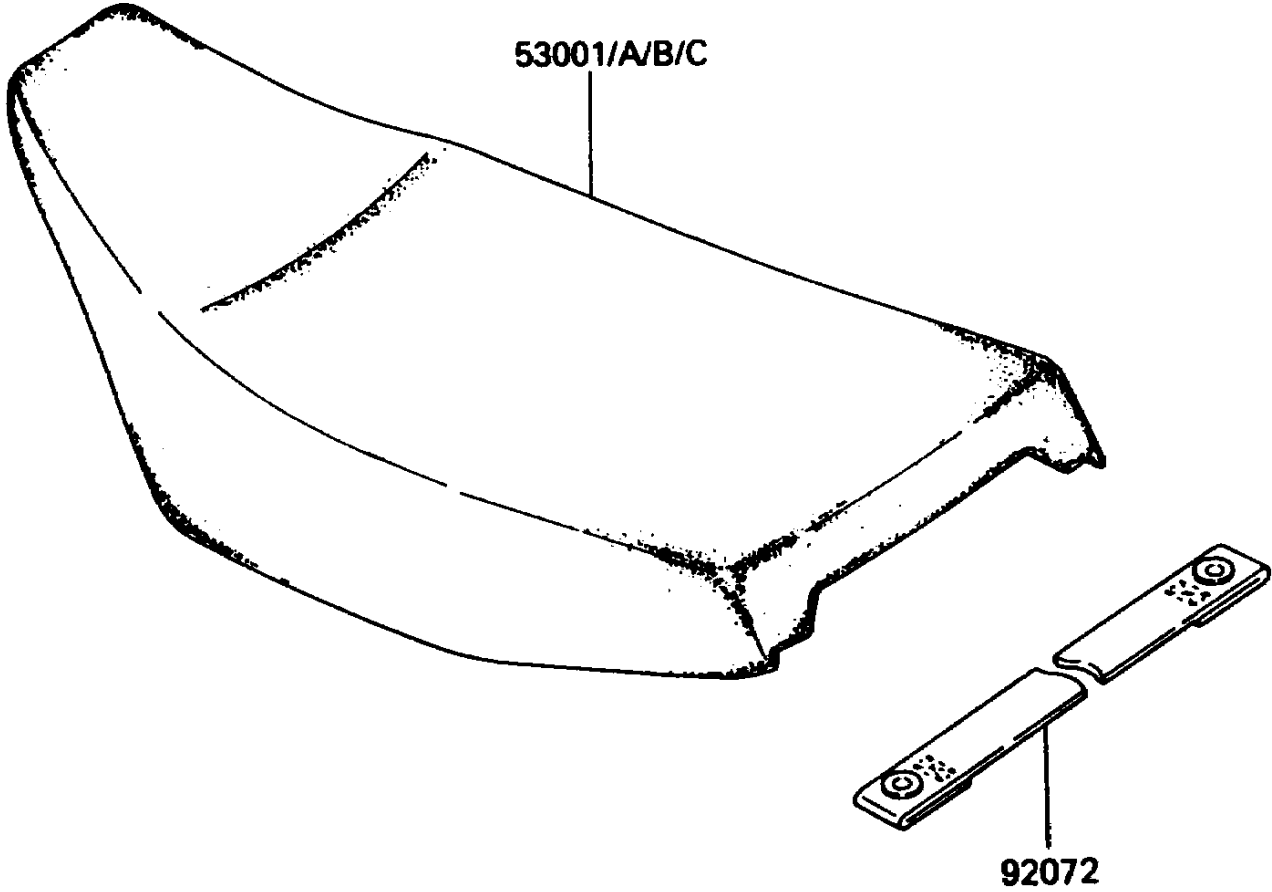

1986 KDX80 PARTS DIAGRAM

Seat

F2510-0171

1986 KDX80 PARTS LIST

Seat

ITEM NAME	PART NUMBER	QUANTITY
SEAT-ASSY (Ref # 53001A)	53001-1443	1
BAND (Ref # 92072)	92072-1055	1