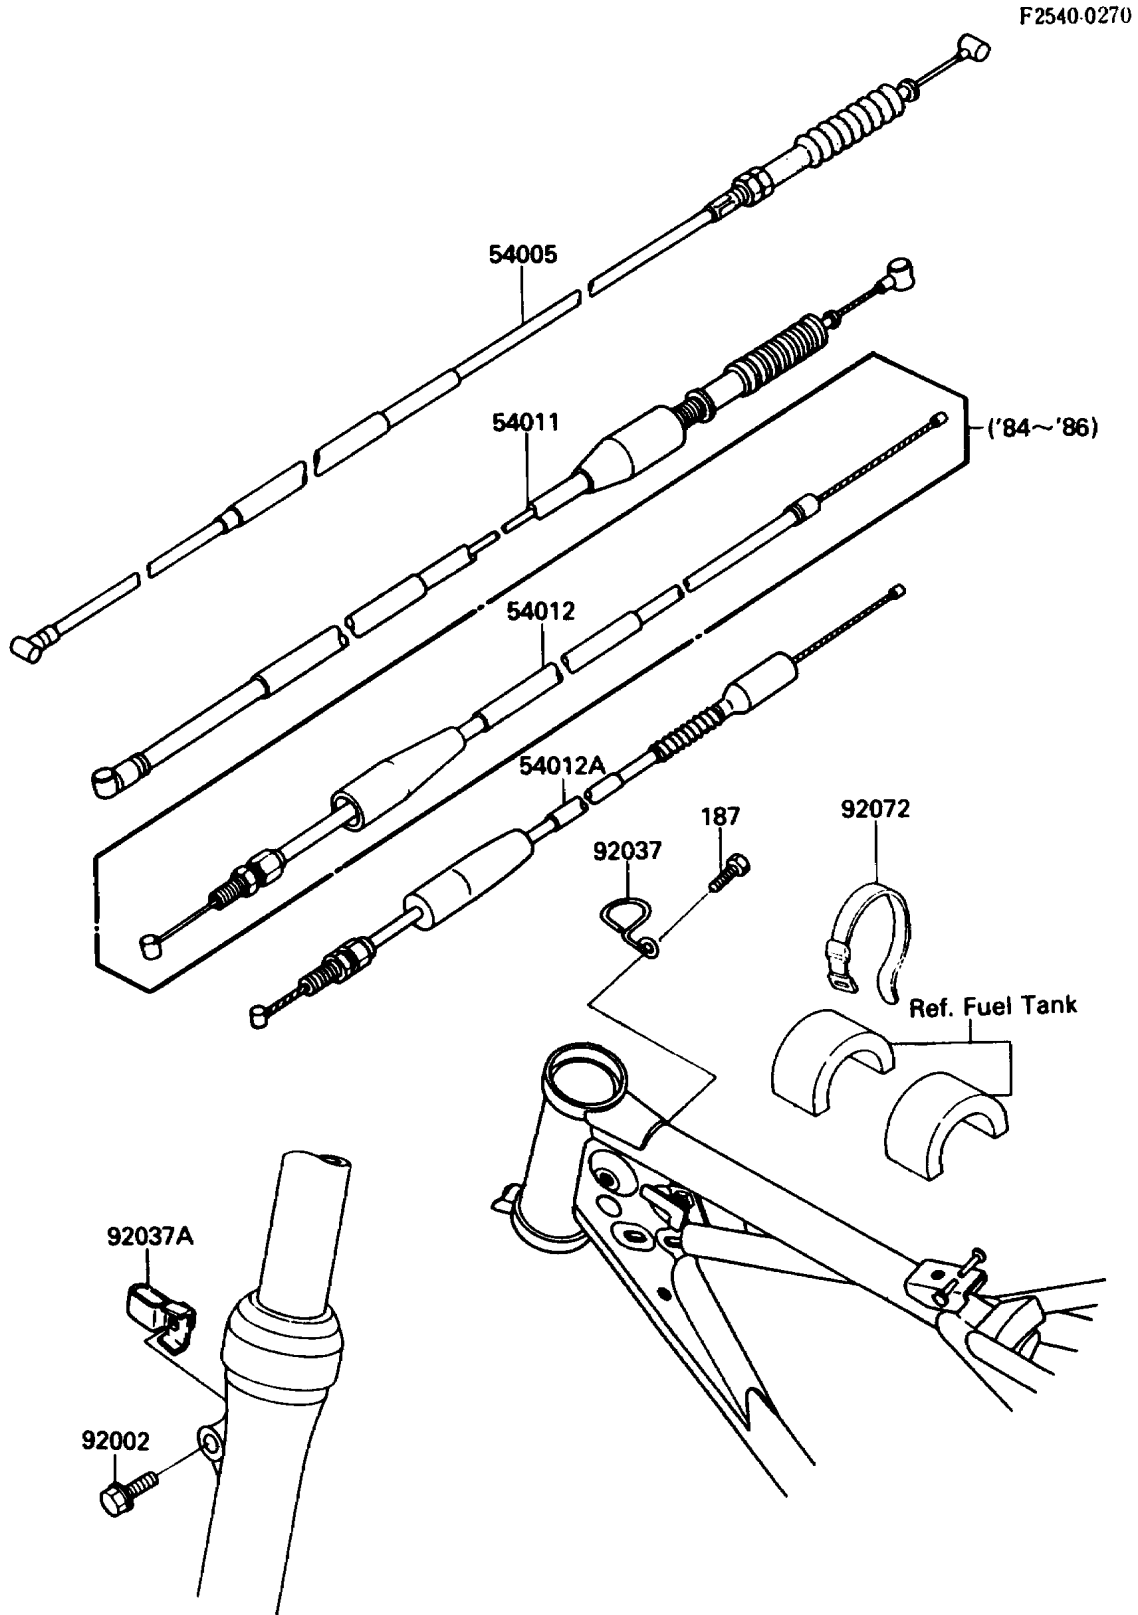

# 1984 KDX80 PARTS DIAGRAM

Cables

# 1984 KDX80 PARTS LIST

## Cables

ITEM NAME	PART NUMBER	QUANTITY
CABLE-BRAKE (Ref # 54005)	54005-1046	1
CABLE-CLUTCH (Ref # 54011)	54011-1035	1
CABLE-THROTTLE (Ref # 54012)	54012-1215	1
BOLT,6X16 (Ref # 92002)	92002-1461	1
CLAMP,CABLE (Ref # 92037)	92037-092	1
CLAMP,BRAKE CABLE (Ref # 92037A)	92037-1353	1
BAND,L=218 (Ref # 92072)	92072-032	1
BOLT-UPSET-WSP (Ref # 187)	187B0612	1