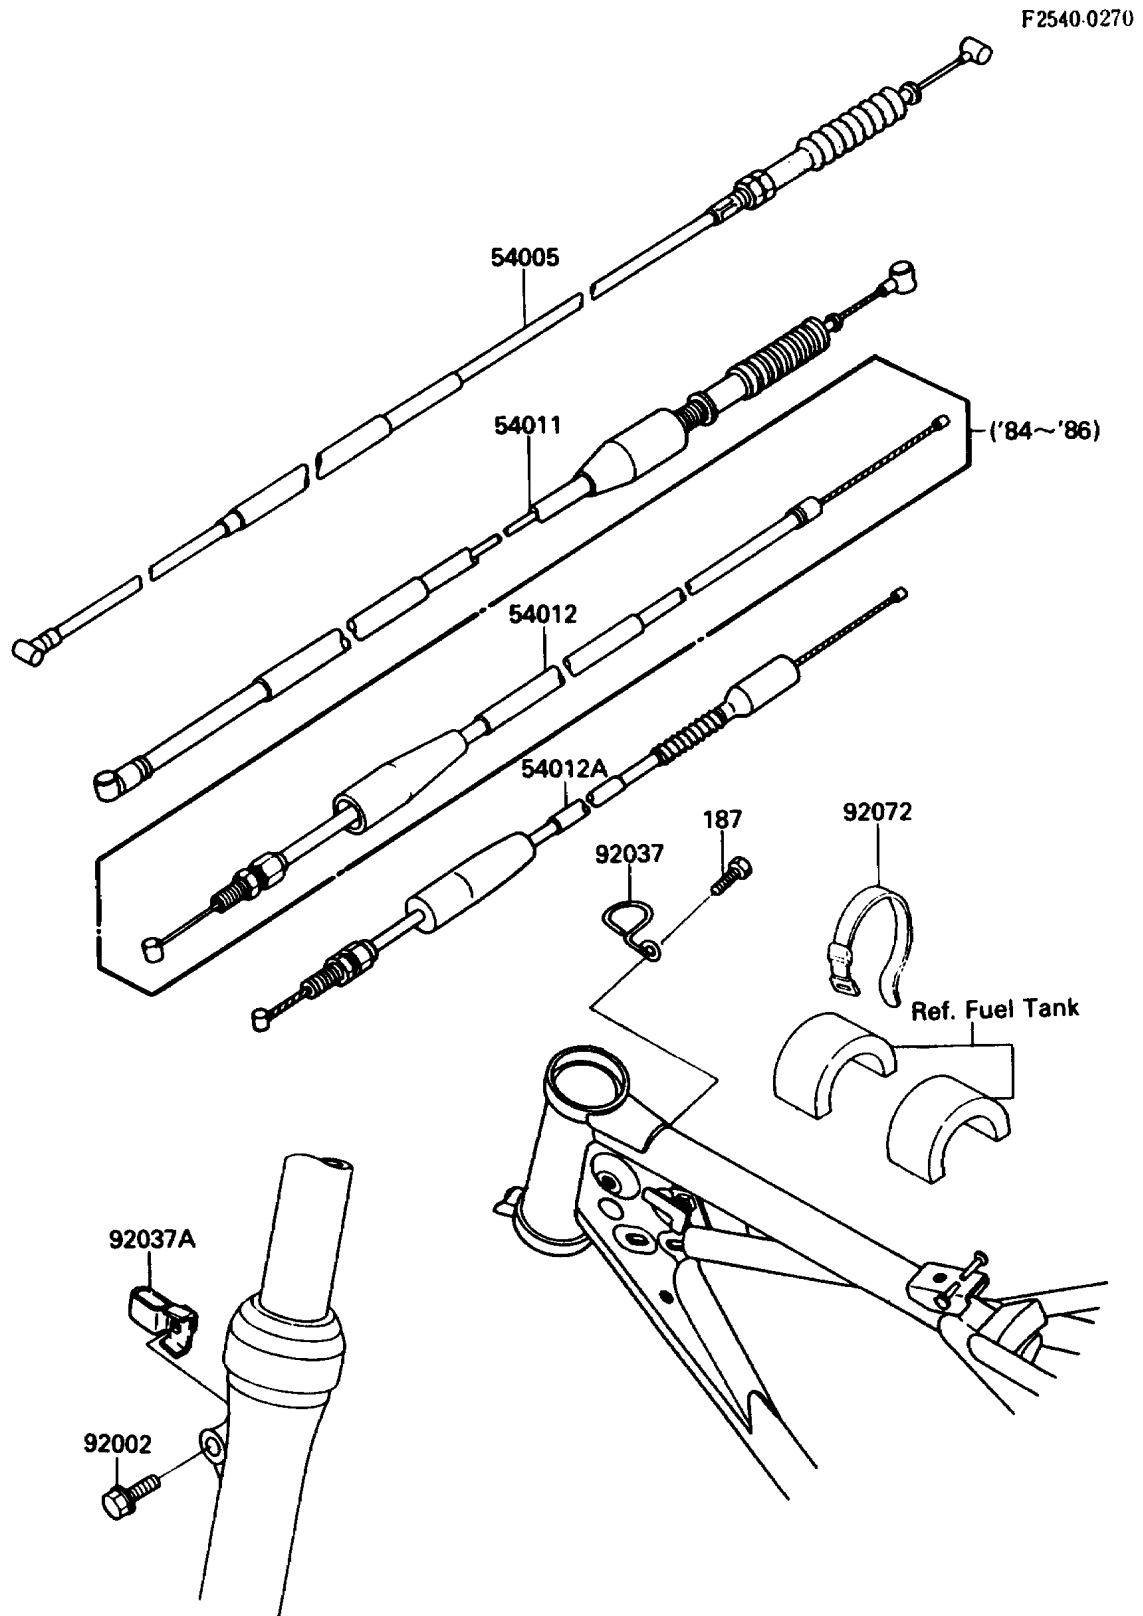

1984 KDX80 PARTS DIAGRAM

Cables

1984 KDX80 PARTS LIST

Cables

ITEM NAME	PART NUMBER	QUANTITY
CABLE-BRAKE (Ref # 54005)	54005-1046	1
CABLE-CLUTCH (Ref # 54011)	54011-1035	1
CABLE-THROTTLE (Ref # 54012)	54012-1215	1
BOLT,6X16 (Ref # 92002)	92002-1461	1
CLAMP,CABLE (Ref # 92037)	92037-092	1
CLAMP,BRAKE CABLE (Ref # 92037A)	92037-1353	1
BAND,L=218 (Ref # 92072)	92072-032	1
BOLT-UPSET-WSP (Ref # 187)	187B0612	1