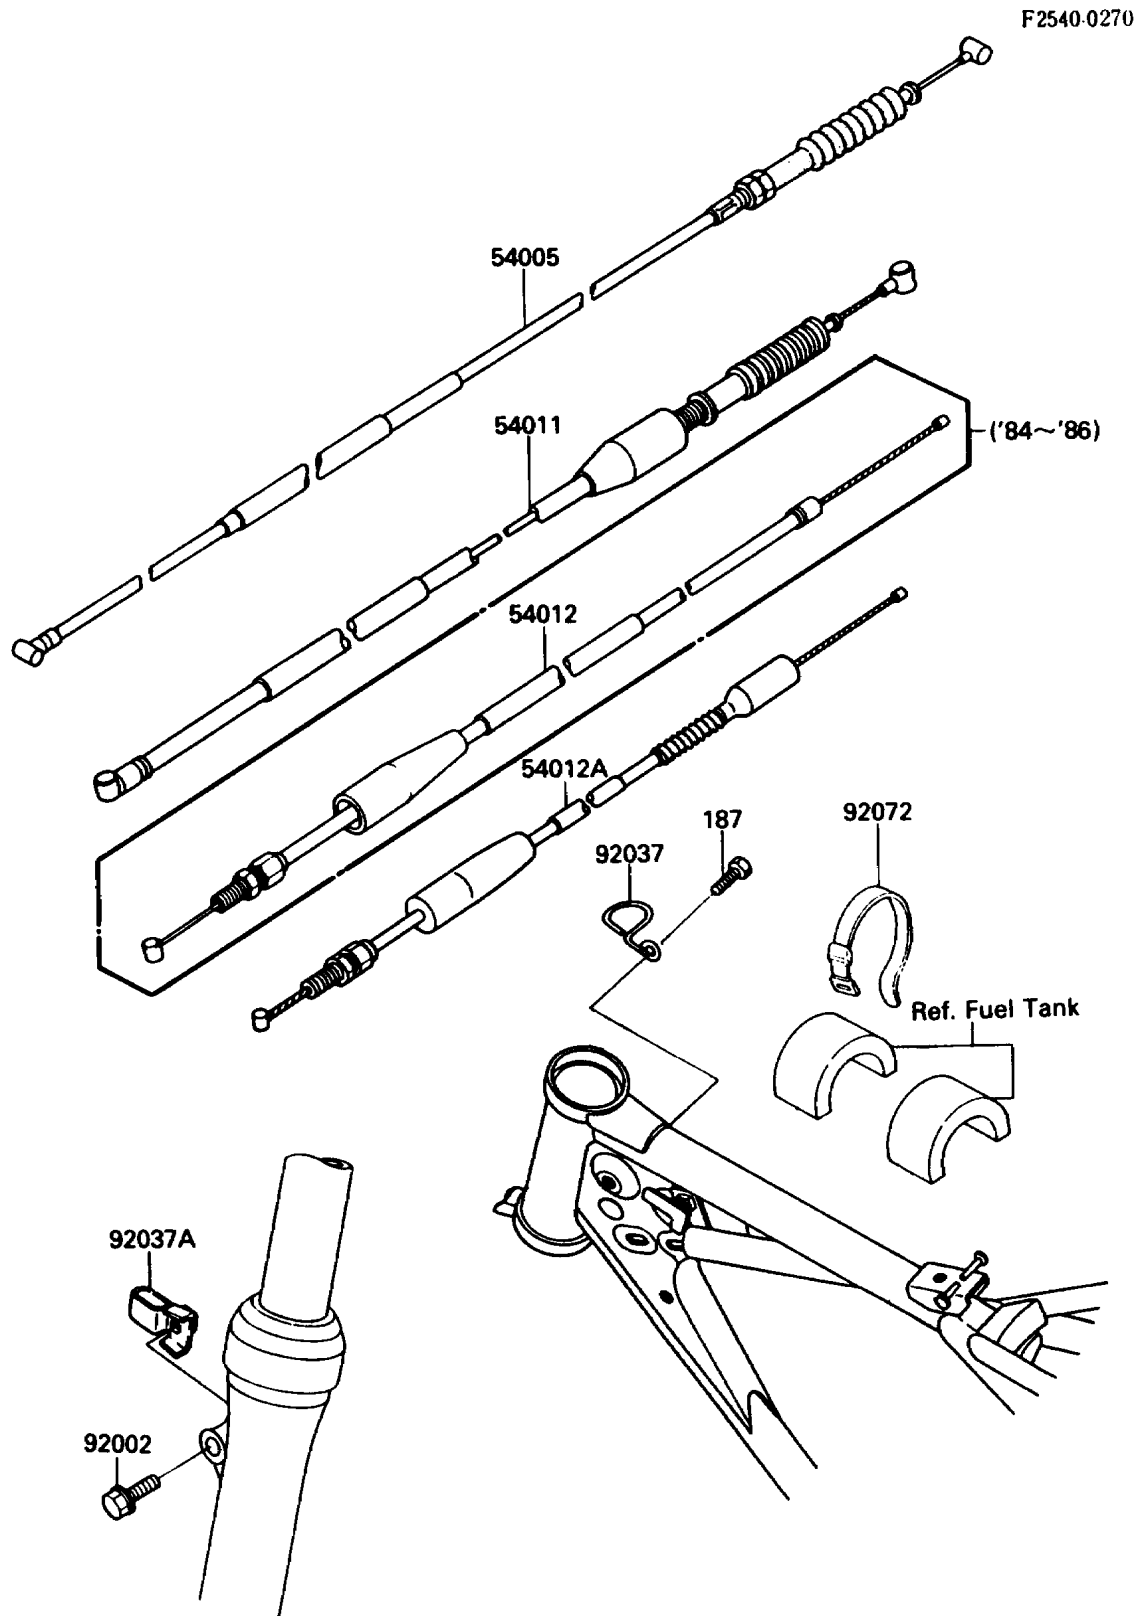

1986 KDX80 PARTS DIAGRAM

Cables

1986 KDX80 PARTS LIST

Cables

ITEM NAME	PART NUMBER	QUANTITY
CABLE-BRAKE (Ref # 54005)	54005-1046	1
CABLE-CLUTCH (Ref # 54011)	54011-1035	1
CABLE-THROTTLE (Ref # 54012)	54012-1215	1
BOLT,6X16 (Ref # 92002)	92002-1461	1
CLAMP,CABLE (Ref # 92037)	92037-092	1
CLAMP,BRAKE CABLE (Ref # 92037A)	92037-1353	1
BAND,L=218 (Ref # 92072)	92072-032	1
BOLT-UPSET-WSP (Ref # 187)	187B0612	1