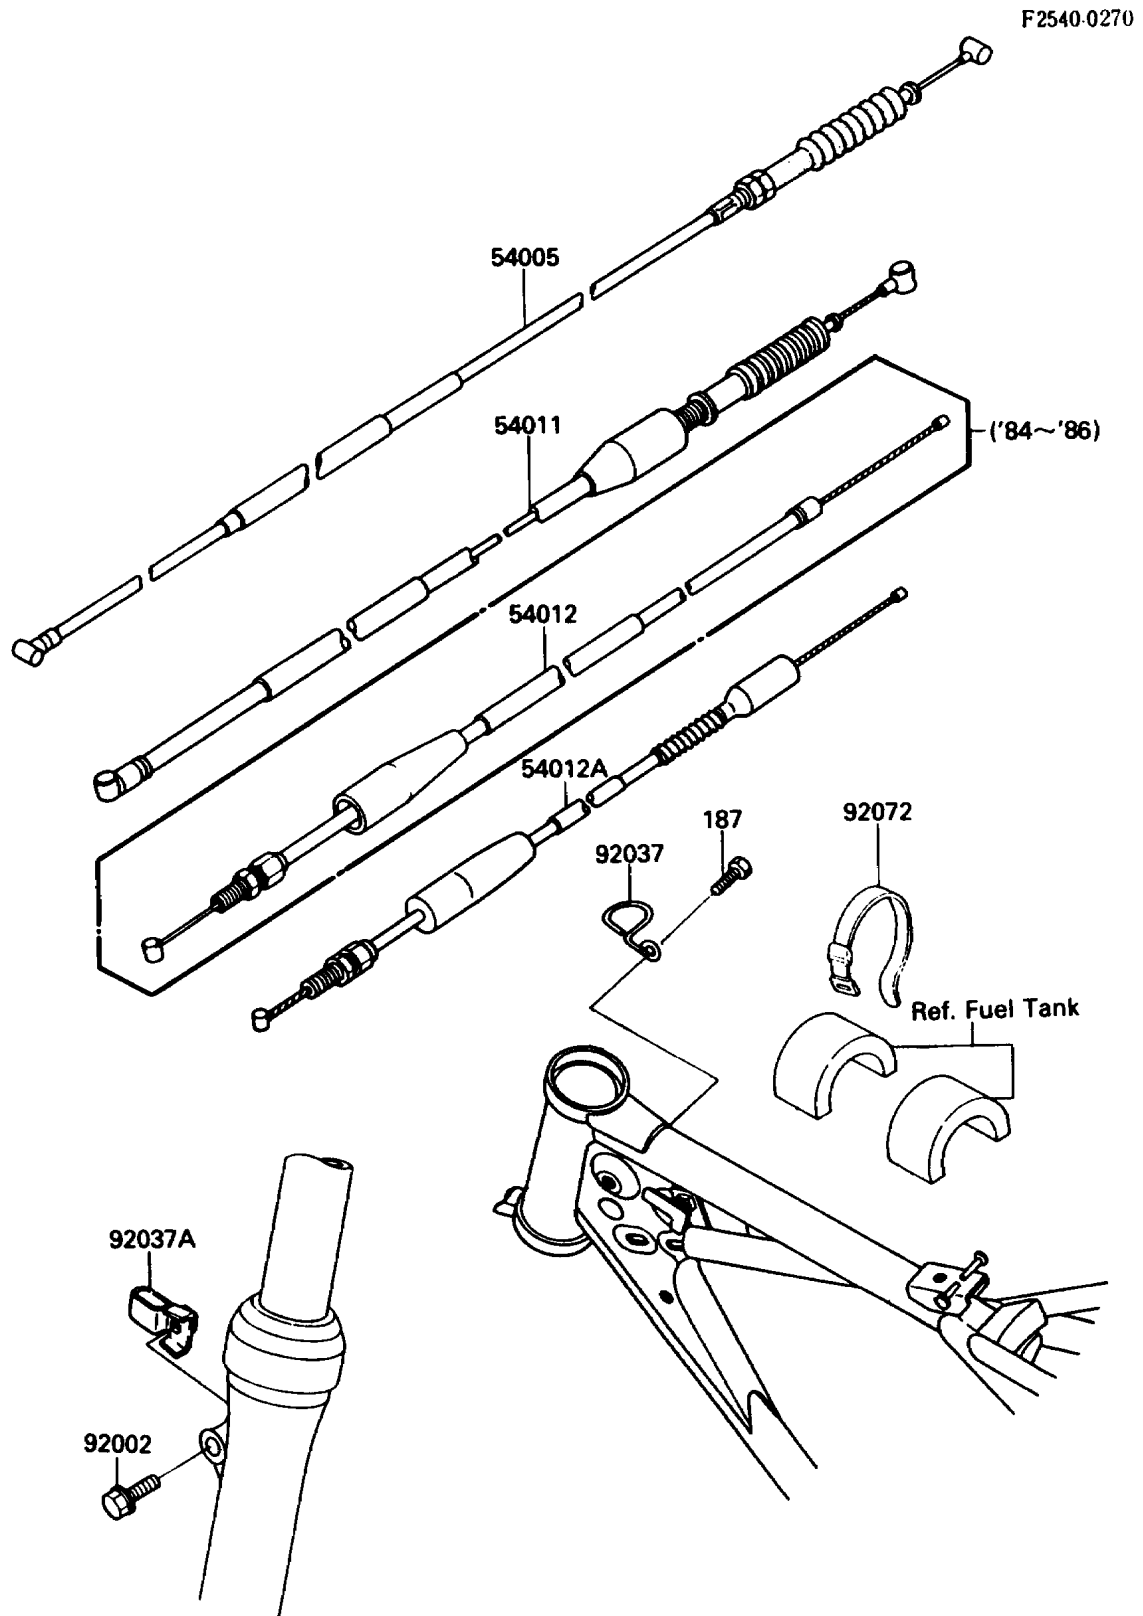

1986 KDX80 PARTS DIAGRAM

Cables

1986 KDX80 PARTS LIST

Cables

ITEM NAME	PART NUMBER	QUANTITY
CABLE-BRAKE (Ref # 54005)	54005-1046	1
CABLE-CLUTCH (Ref # 54011)	54011-1035	1
CABLE-THROTTLE (Ref # 54012)	54012-1215	1
BOLT,6X16 (Ref # 92002)	92002-1461	1
CLAMP,CABLE (Ref # 92037)	92037-092	1
CLAMP,BRAKE CABLE (Ref # 92037A)	92037-1353	1
BAND,L=218 (Ref # 92072)	92072-032	1
BOLT-UPSET-WSP (Ref # 187)	187B0612	1