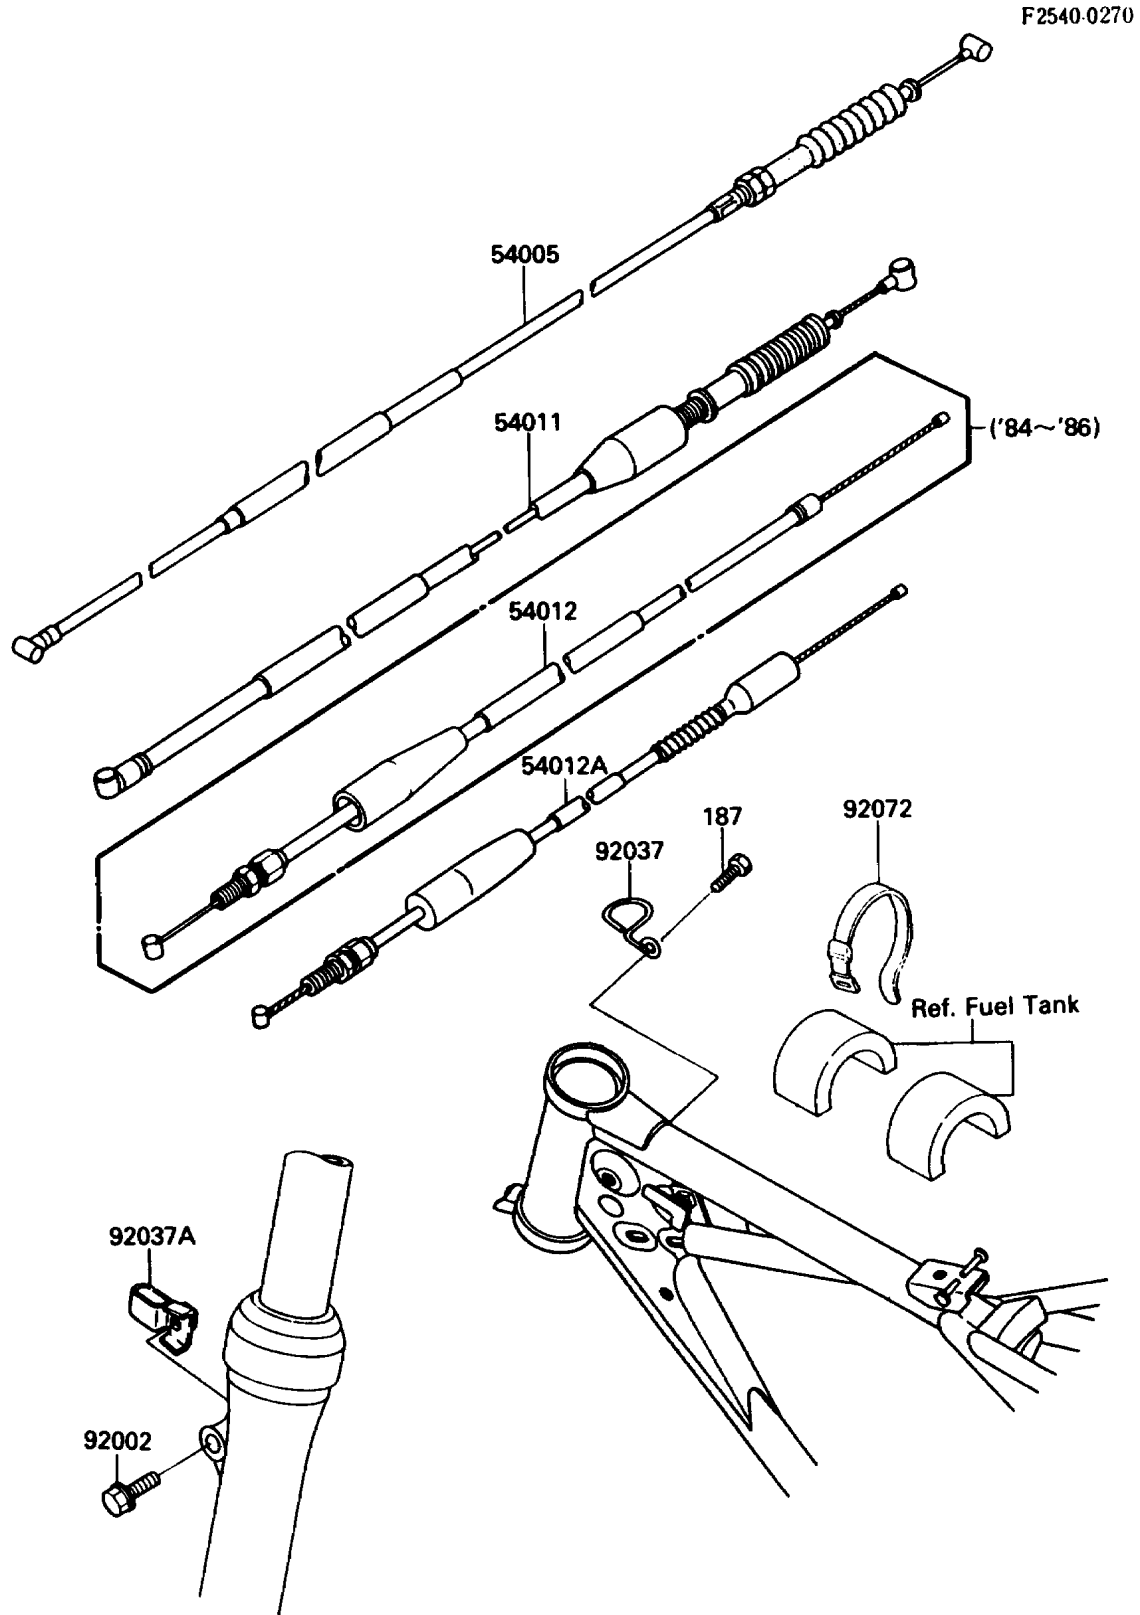

1987 KDX80 PARTS DIAGRAM

Cables

1987 KDX80 PARTS LIST

Cables

ITEM NAME	PART NUMBER	QUANTITY
CABLE-BRAKE (Ref # 54005)	54005-1046	1
CABLE-CLUTCH (Ref # 54011)	54011-1035	1
CABLE-THROTTLE (Ref # 54012A)	54012-1317	1
BOLT,6X16 (Ref # 92002)	92002-1461	1
CLAMP,CABLE (Ref # 92037)	92037-092	1
CLAMP,BRAKE CABLE (Ref # 92037A)	92037-1353	1
BAND,L=218 (Ref # 92072)	92072-032	1
BOLT-UPSET-WSP (Ref # 187)	187B0612	1