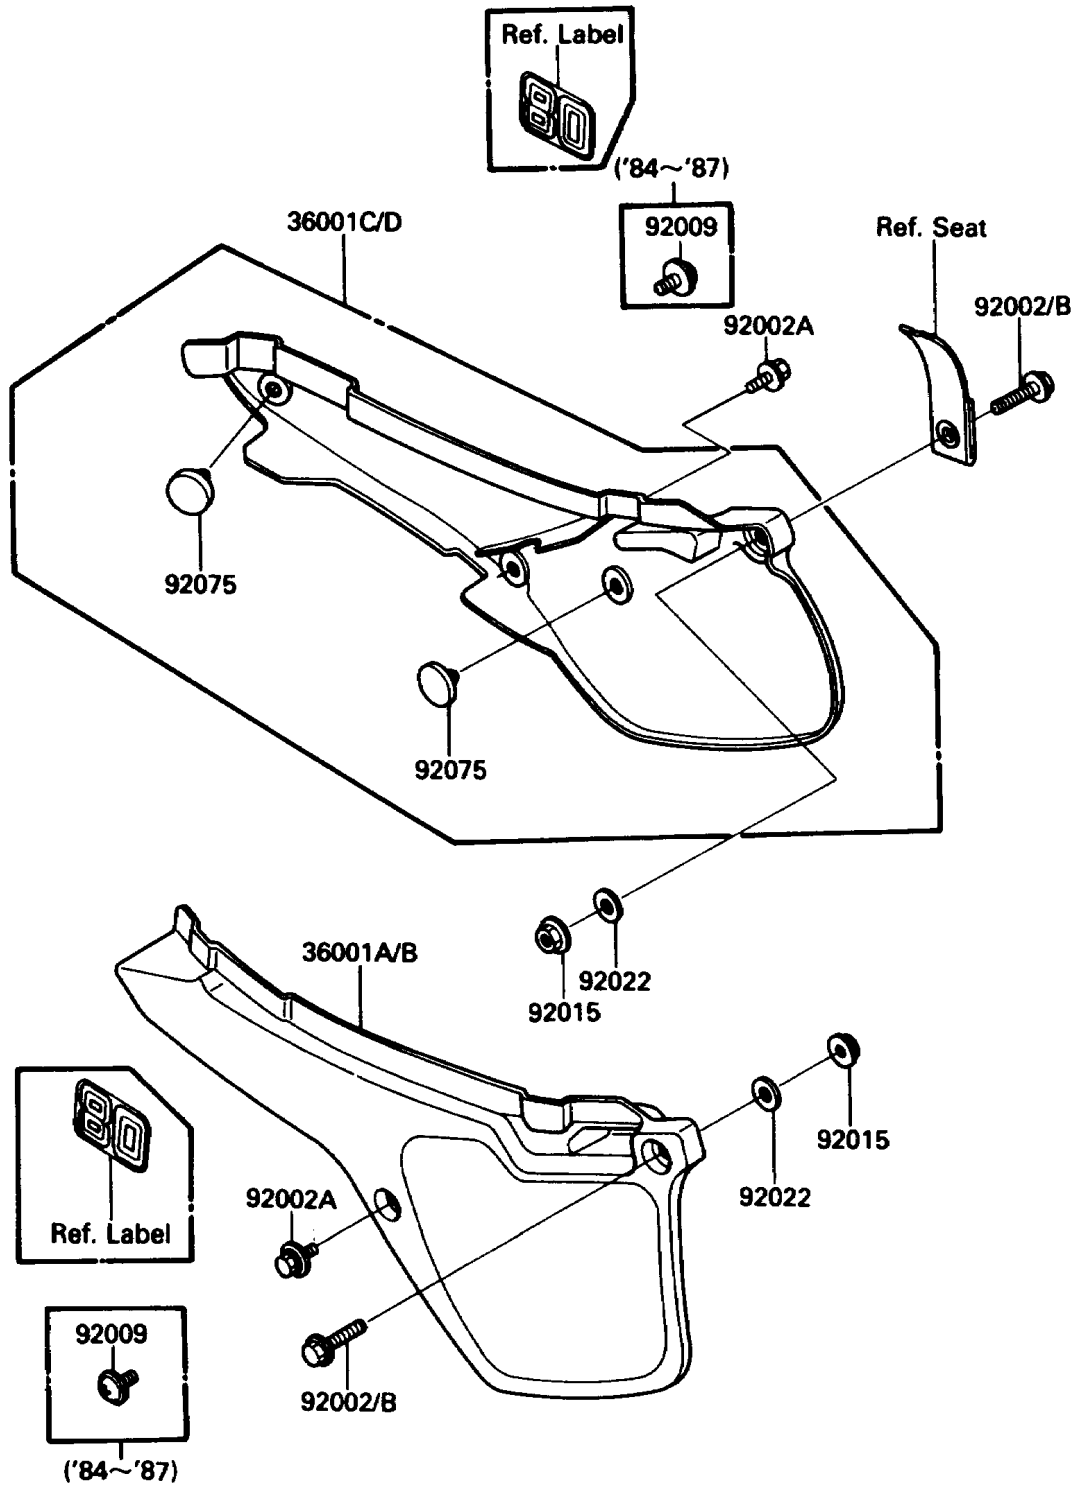

1984 KDX80 PARTS DIAGRAM

Side Covers

F2610-0290

1984 KDX80 PARTS LIST

Side Covers

ITEM NAME	PART NUMBER	QUANTITY
COVER-SIDE,LH,S.RED (Ref # 36001A)	36001-5306-6B	1
COVER-SIDE,LH,L.GREEN (Ref # 36001B)	36001-5306-6W	1
COVER-SIDE,RH,S.RED (Ref # 36001C)	36001-5307-6B	1
COVER-SIDE,RH,L.GREEN (Ref # 36001D)	36001-5307-6W	1
BOLT,6X30 (Ref # 92002)	92002-1335	2
SCREW,6X10,WHITE (Ref # 92009)	92009-1286	2
NUT,LOCK,FLANGED,6MM (Ref # 92015)	92015-1339	2
WASHER,7X16X1.2 (Ref # 92022)	92022-024	2
DAMPER (Ref # 92075)	92075-1598	2