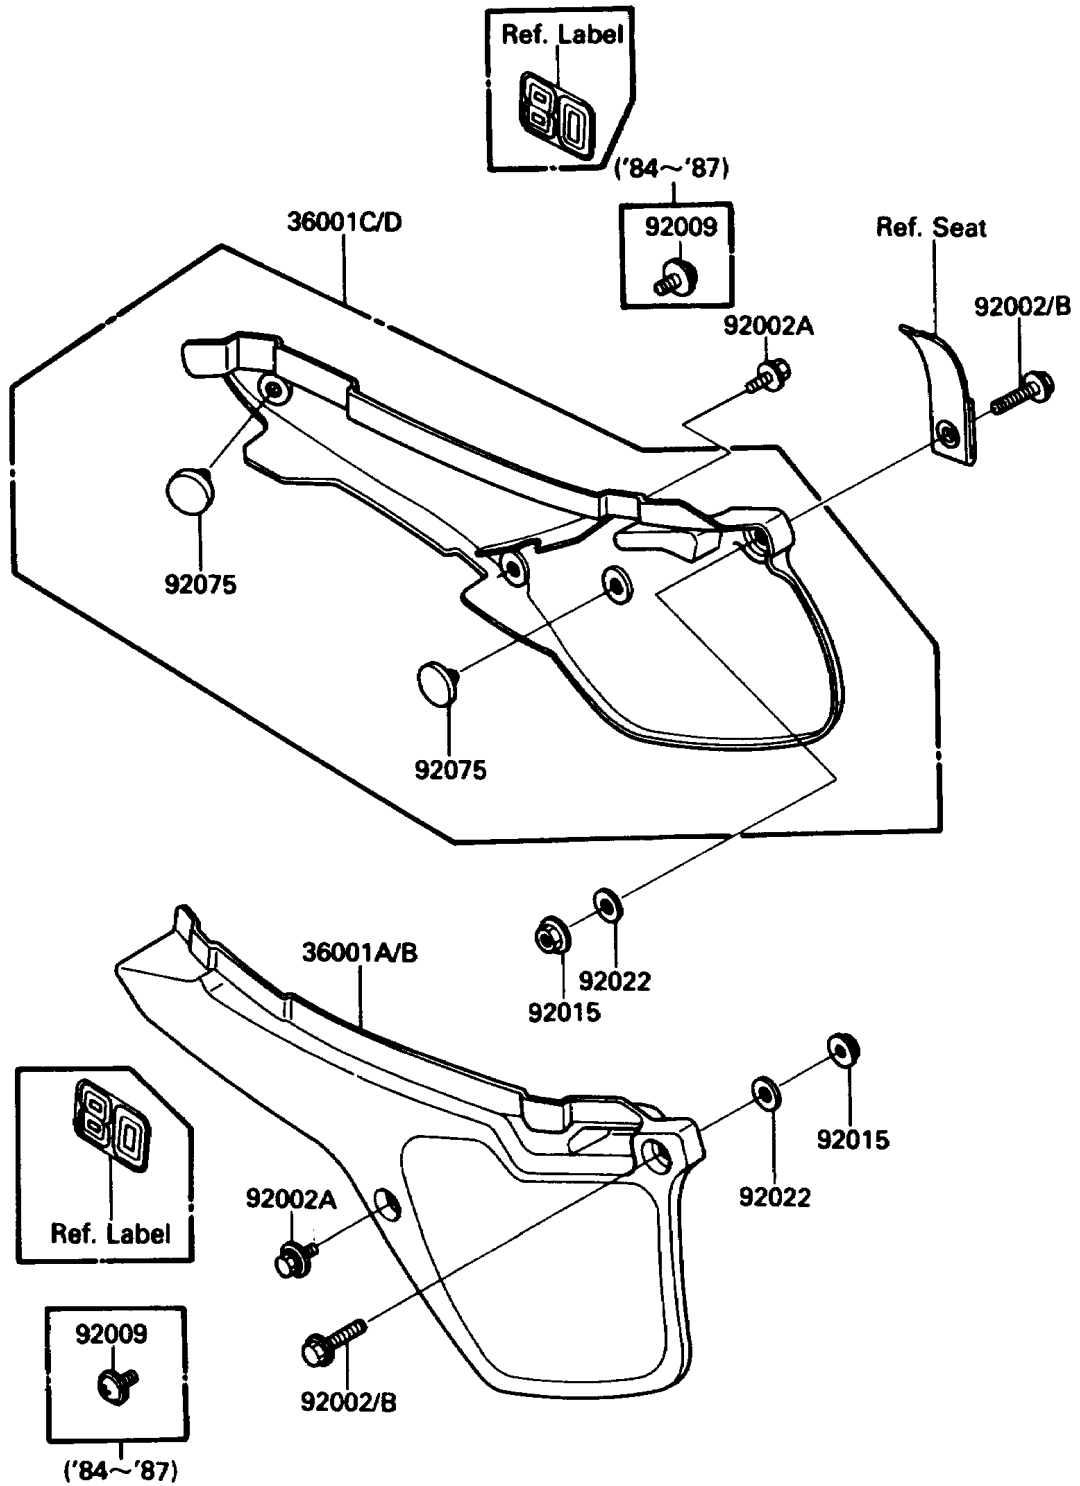

1985 KDX80 PARTS DIAGRAM

Side Covers

F2610-0290

1985 KDX80 PARTS LIST

Side Covers

| ITEM NAME | PART NUMBER | QUANTITY |
|--------------------------------------|---------------|----------|
| COVER-SIDE,LH,L.GREEN (Ref # 36001B) | 36001-5306-6W | 1 |
| COVER-SIDE,RH,L.GREEN (Ref # 36001D) | 36001-5307-6W | 1 |
| BOLT,6X30 (Ref # 92002) | 92002-1335 | 2 |
| SCREW,6X10,WHITE (Ref # 92009) | 92009-1286 | 2 |
| NUT,LOCK,FLANGED,6MM (Ref # 92015) | 92015-1339 | 2 |
| WASHER,7X16X1.2 (Ref # 92022) | 92022-024 | 2 |
| DAMPER (Ref # 92075) | 92075-1598 | 2 |