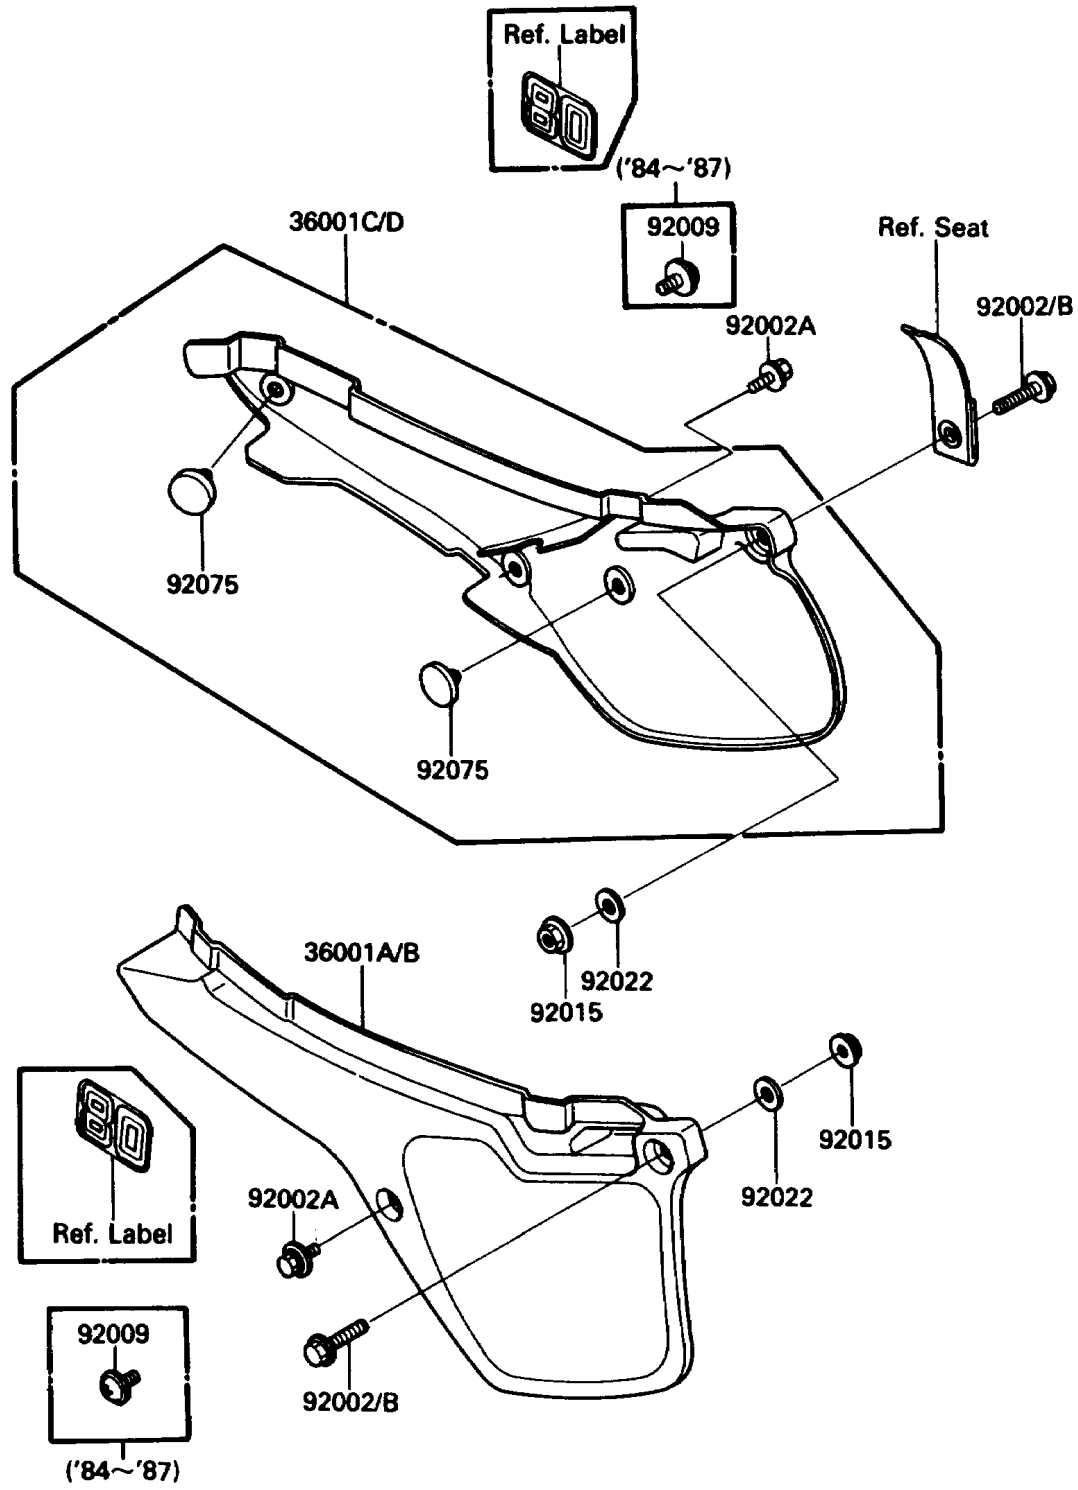

# 1987 KDX80 PARTS DIAGRAM

Side Covers

F2610-0290

# 1987 KDX80 PARTS LIST

## Side Covers

ITEM NAME	PART NUMBER	QUANTITY
COVER-SIDE,LH,L.GREEN (Ref # 36001B)	36001-5306-6W	1
COVER-SIDE,RH,L.GREEN (Ref # 36001D)	36001-5307-6W	1
BOLT,6X30 (Ref # 92002)	92002-1335	2
SCREW,6X10,WHITE (Ref # 92009)	92009-1286	2
NUT,LOCK,FLANGED,6MM (Ref # 92015)	92015-1339	2
WASHER,7X16X1.2 (Ref # 92022)	92022-024	2
DAMPER (Ref # 92075)	92075-1598	2