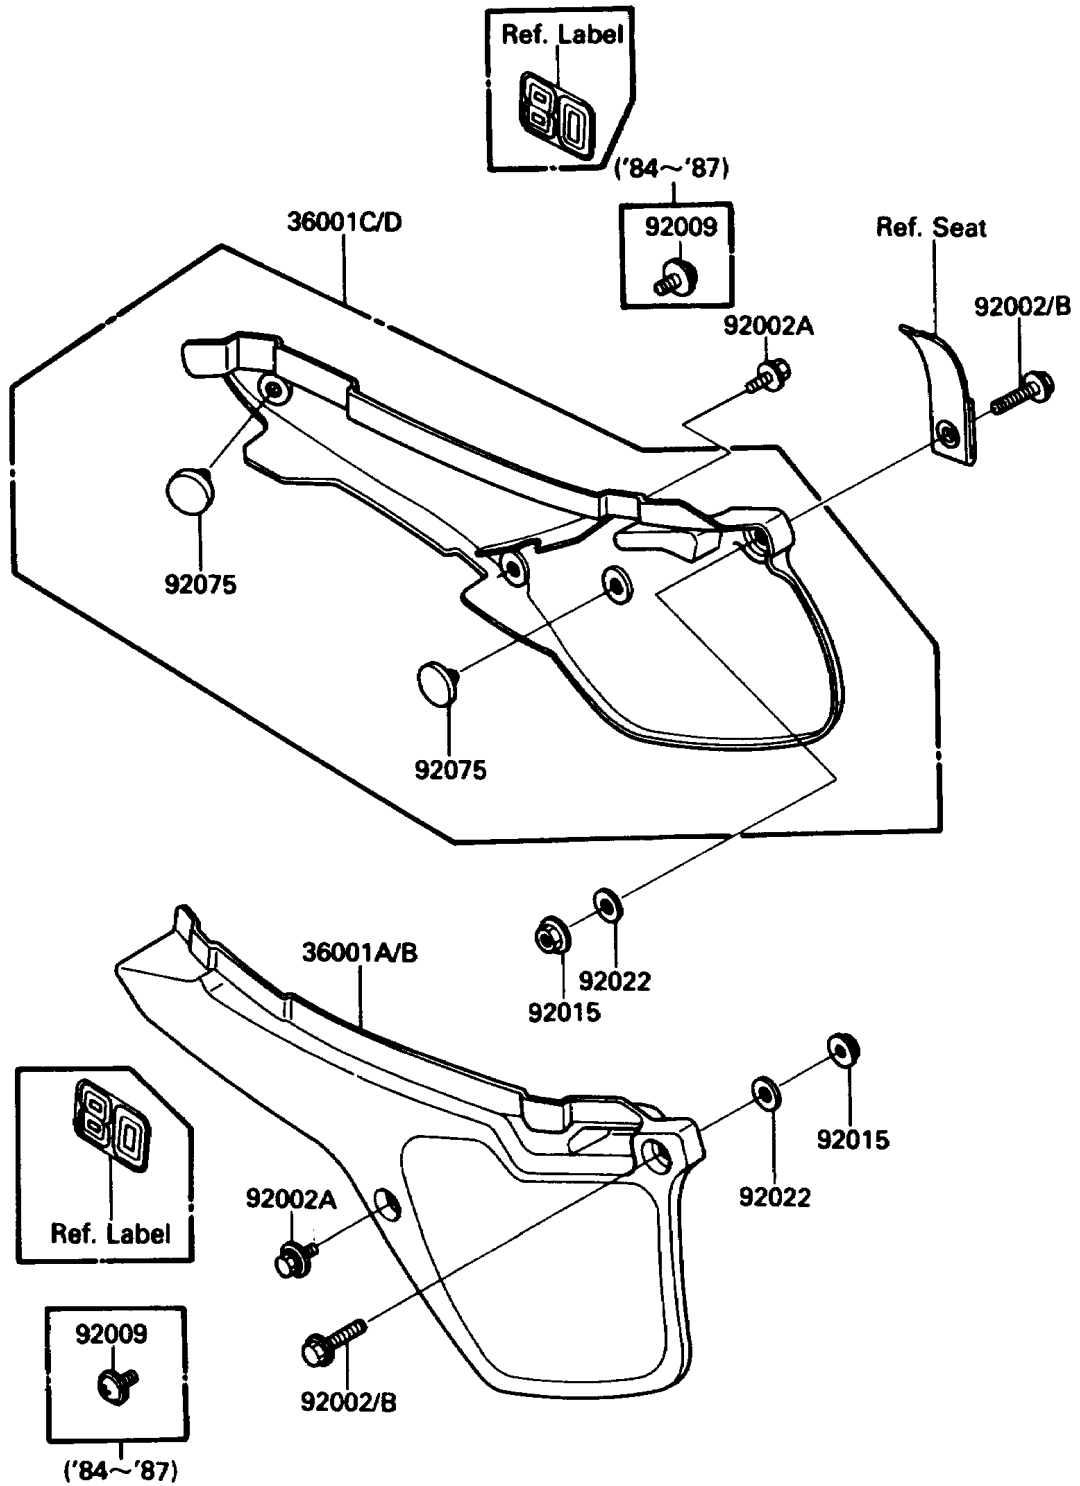

1988 KDX80 PARTS DIAGRAM

Side Covers

F2610-0290

1988 KDX80 PARTS LIST

Side Covers

ITEM NAME	PART NUMBER	QUANTITY
COVER-SIDE,LH,L.GREEN (Ref # 36001B)	36001-5306-6W	1
COVER-SIDE,RH,L.GREEN (Ref # 36001D)	36001-5307-6W	1
BOLT,6X16 (Ref # 92002A)	92002-1461	2
BOLT,6X30 (Ref # 92002B)	92002-1590	2
NUT,LOCK,FLANGED,6MM (Ref # 92015)	92015-1339	2
WASHER,7X16X1.2 (Ref # 92022)	92022-024	2
DAMPER (Ref # 92075)	92075-1598	2