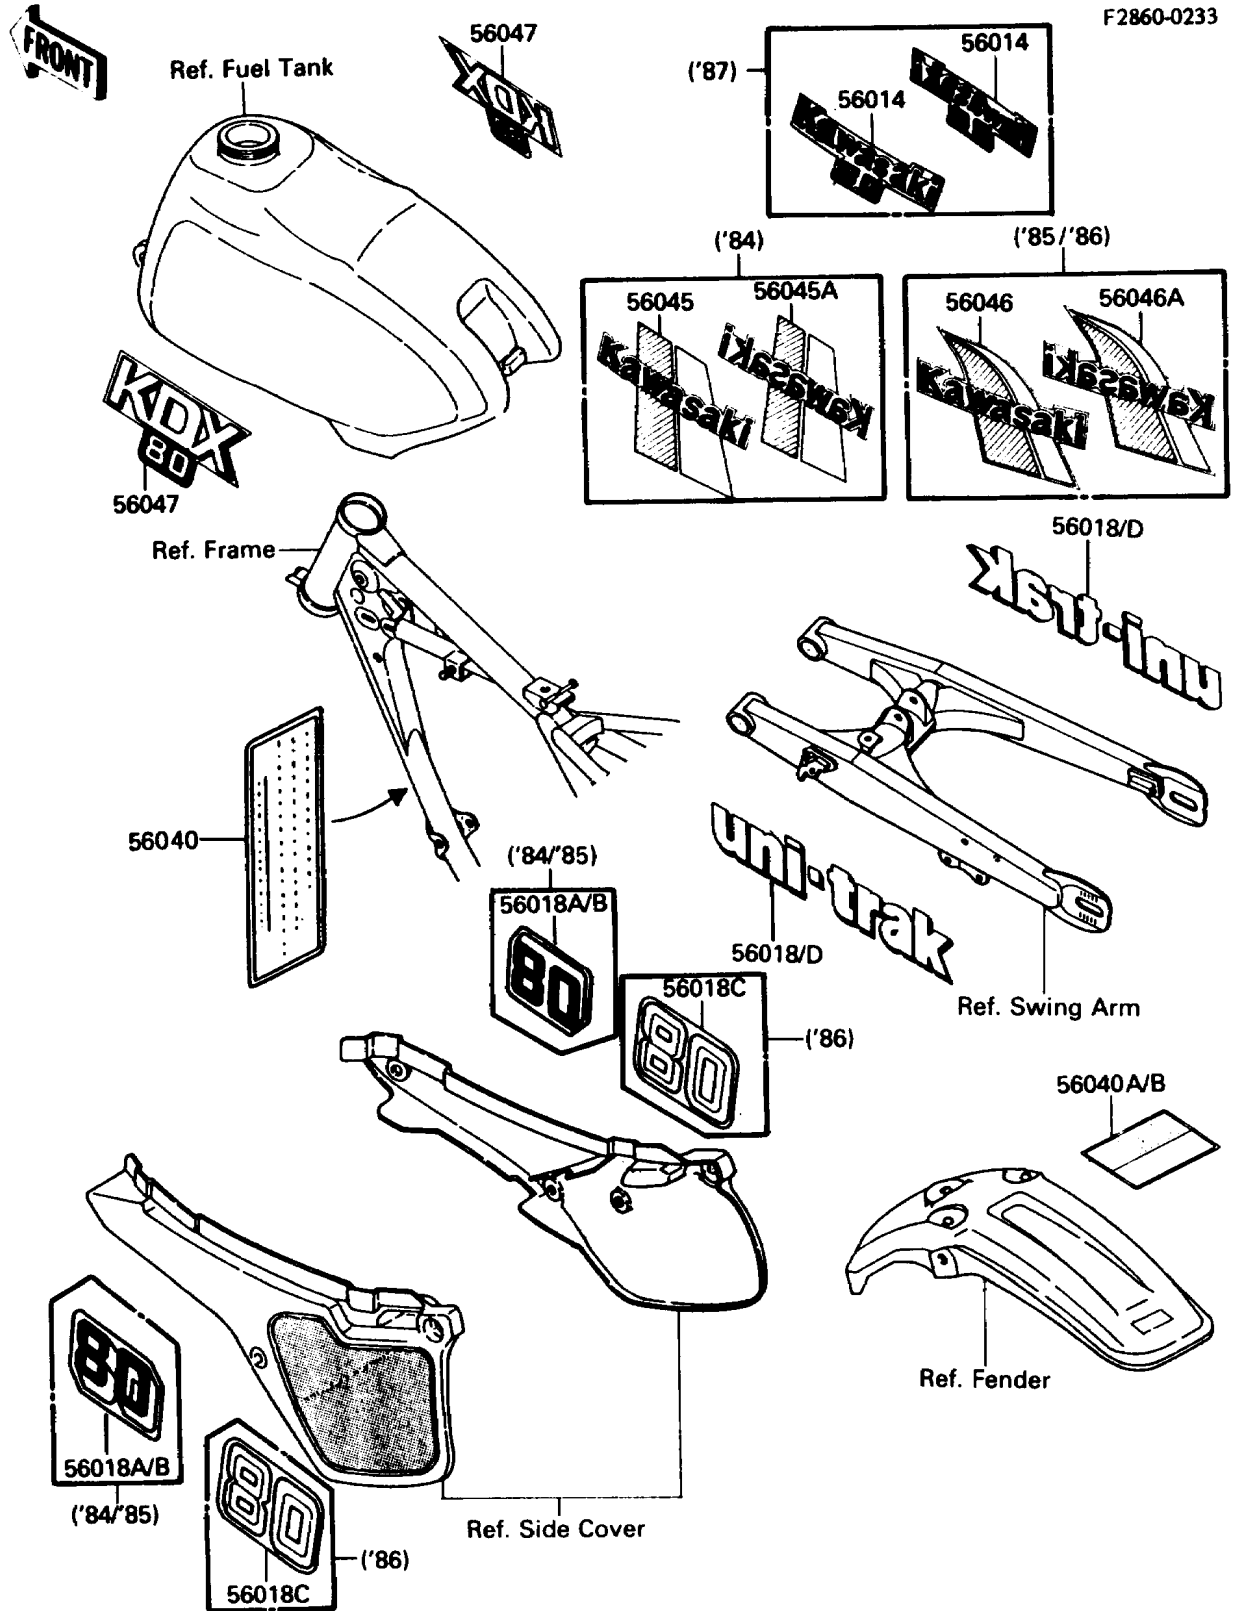

# 1985 KDX80 PARTS DIAGRAM

Labels

# 1985 KDX80 PARTS LIST

## Labels

ITEM NAME	PART NUMBER	QUANTITY
MARK,SWING ARM,UNI-TRAK (Ref # 56018)	56018-1362	2
MARK,SIDE COVER,"80",GREEN (Ref # 56018A)	56018-1443	2
LABEL-WARNING,OFF-ROAD VEHICLE (Ref # 56040)	56040-1018	1
LABEL-WARNING,GASOLINE/OIL (Ref # 56040B)	56040-1129	1
PATTERN,FUEL TANK,LH (Ref # 56046)	56046-1289	1
PATTERN,FUEL TANK,RH (Ref # 56046A)	56046-1290	1