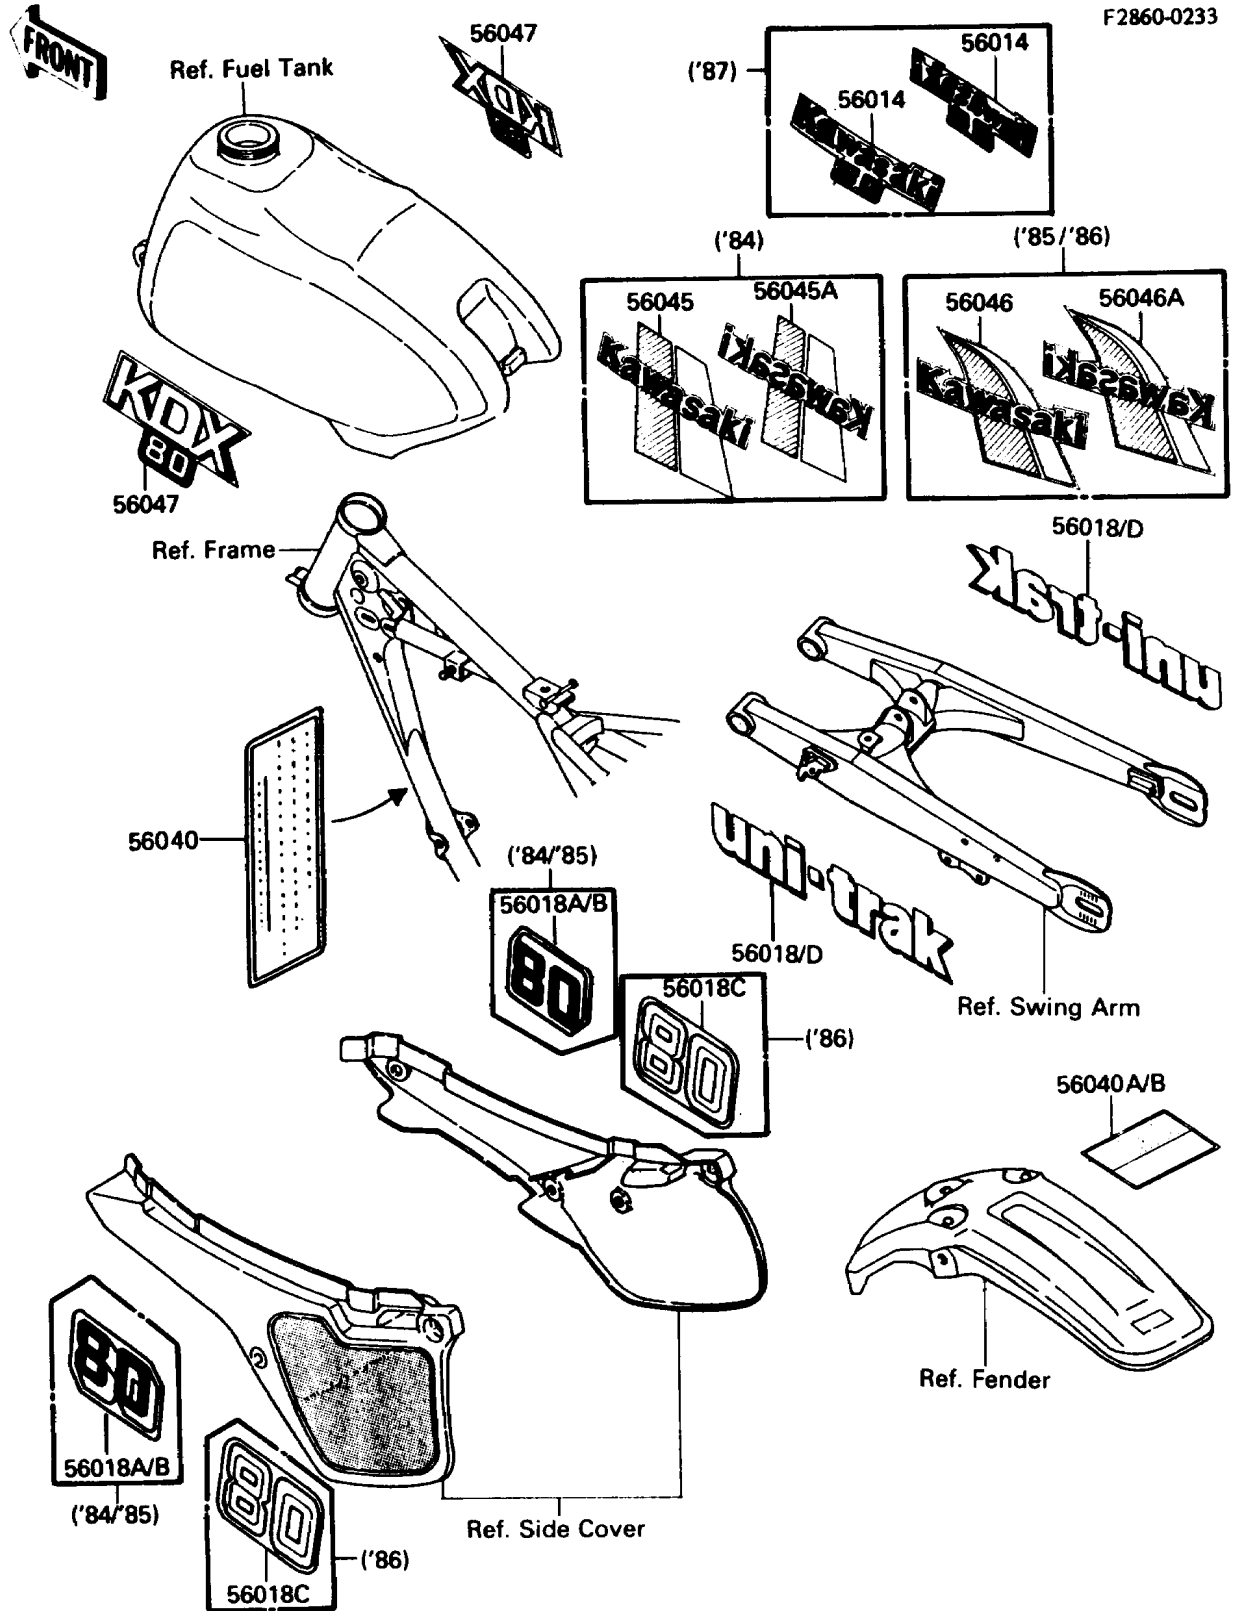

# 1986 KDX80 PARTS DIAGRAM

Labels

## 1986 KDX80 PARTS LIST

### Labels

| ITEM NAME                                    | PART NUMBER | QUANTITY |
|--|-------------|----------|
| MARK,SWING ARM,UNI-TRAK (Ref # 56018)        | 56018-1362  | 2        |
| MARK,SIDE COVER,"80" (Ref # 56018C)          | 56018-1731  | 2        |
| LABEL-WARNING,OFF-ROAD VEHICLE (Ref # 56040) | 56040-1018  | 1        |
| LABEL-WARNING,GASOLINE/OIL (Ref # 56040B)    | 56040-1129  | 1        |
| PATTERN,FUEL TANK,LH (Ref # 56046)           | 56046-1289  | 1        |
| PATTERN,FUEL TANK,RH (Ref # 56046A)          | 56046-1290  | 1        |