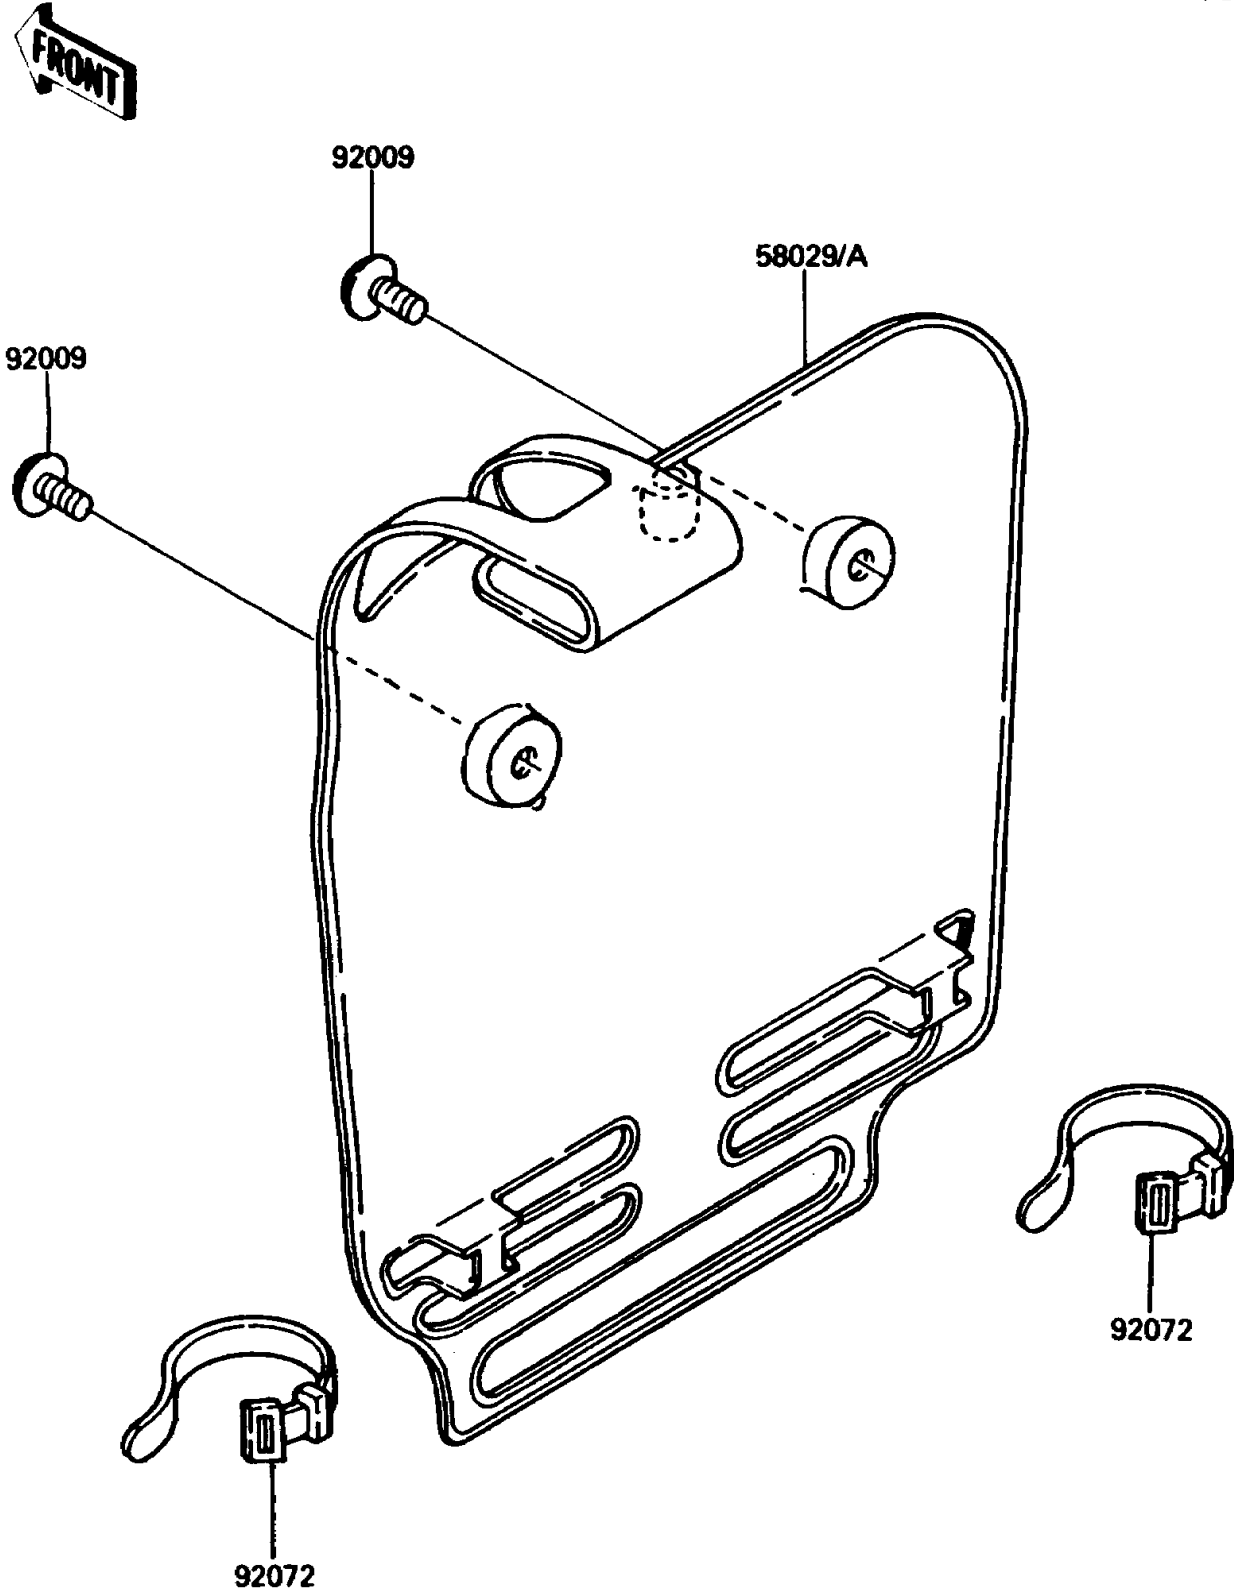

1986 KDX80 PARTS DIAGRAM

Accessory

F2910-0009

1986 KDX80 PARTS LIST

Accessory

ITEM NAME	PART NUMBER	QUANTITY
PLATE-NUMBER,L.GREEN (Ref # 58029A)	58029-5006-6W	1
SCREW,6X10,WHITE (Ref # 92009)	92009-1286	2
BAND,L=149 (Ref # 92072)	92072-031	2