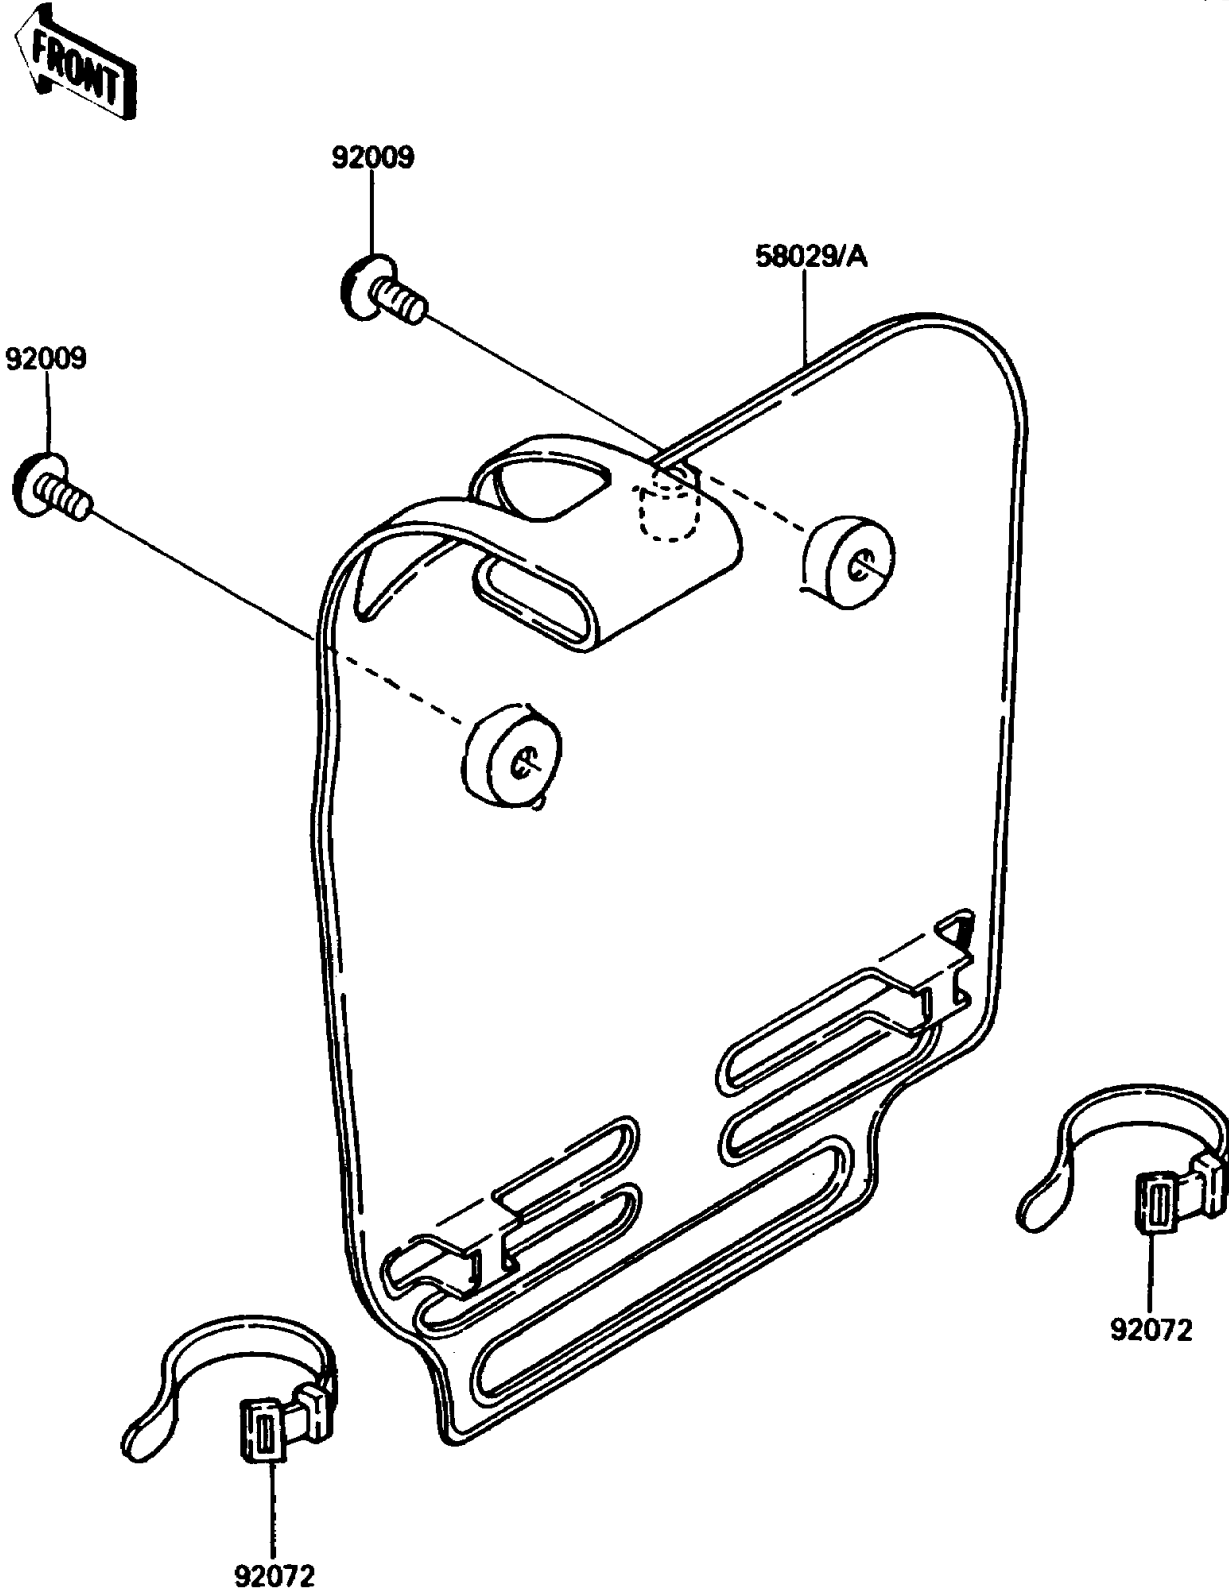

1987 KDX80 PARTS DIAGRAM

Accessory

F2910-0009

1987 KDX80 PARTS LIST

Accessory

ITEM NAME	PART NUMBER	QUANTITY
PLATE-NUMBER,L.GREEN (Ref # 58029A)	58029-5006-6W	1
SCREW,6X10,WHITE (Ref # 92009)	92009-1286	2
BAND,L=149 (Ref # 92072)	92072-031	2