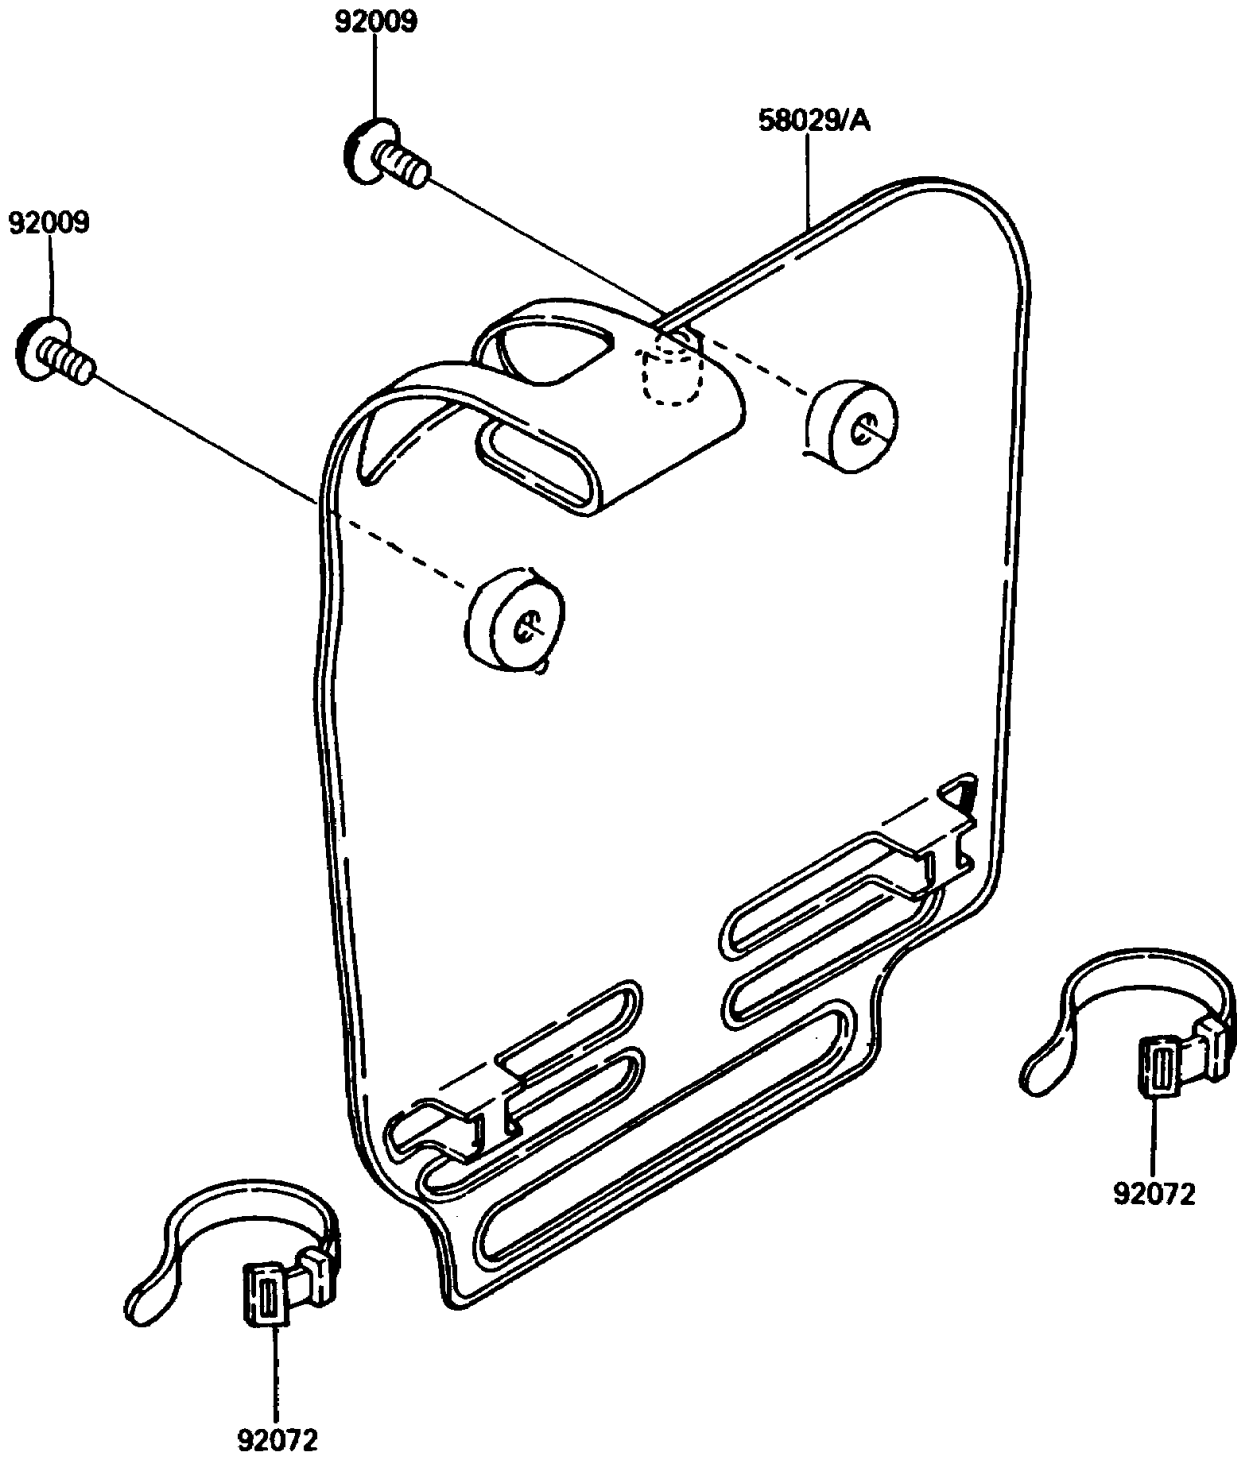

# 1988 KDX80 PARTS DIAGRAM

Accessory

F2910-0009

# 1988 KDX80 PARTS LIST

## Accessory

ITEM NAME	PART NUMBER	QUANTITY
PLATE-NUMBER,L.GREEN (Ref # 58029A)	58029-5006-6W	1
SCREW,6X10,WHITE (Ref # 92009)	92009-1286	2
BAND,L=149 (Ref # 92072)	92072-031	2