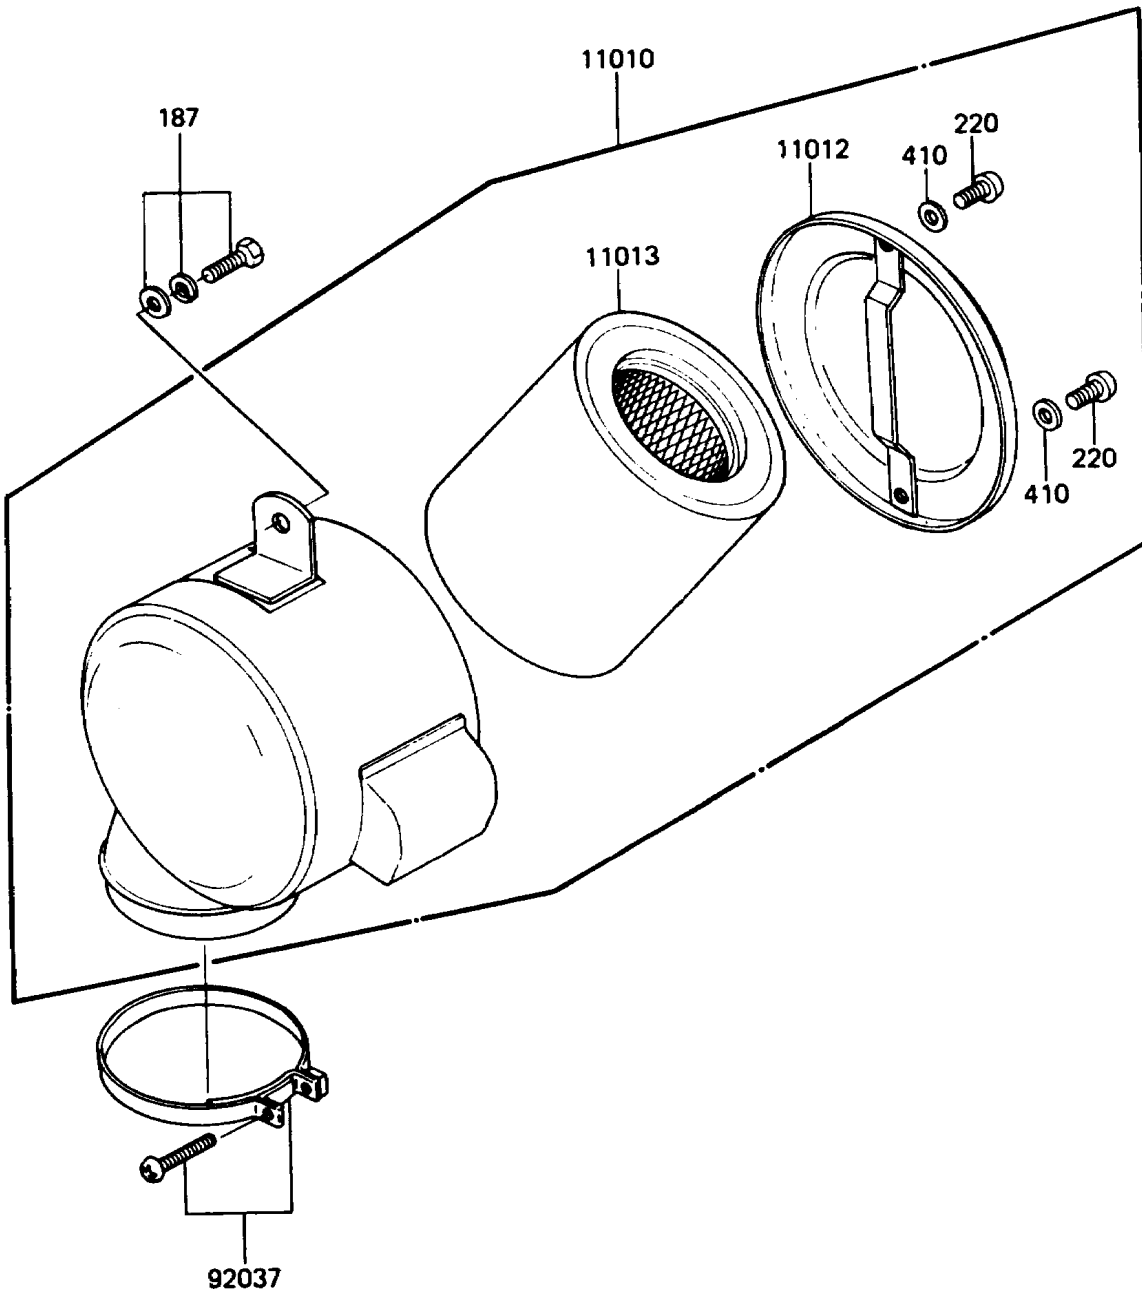

1991 KE100 PARTS DIAGRAM

Air Filter

E1130-0051

1991 KE100 PARTS LIST

Air Filter

ITEM NAME	PART NUMBER	QUANTITY
FILTER-ASSY-AIR (Ref # 11010)	11010-1100	1
CAP,AIR FILTER,F.BLACK (Ref # 11012)	11012-1187	1
ELEMENT-AIR FILTER (Ref # 11013)	11013-1008	1
CLAMP (Ref # 92037)	92037-068	1
BOLT-UPSET-WSP (Ref # 187)	187C0612	1
SCREW-PAN-CROS,6X8 (Ref # 220)	220B0608	2
WASHER-PLAIN-SMALL,6MM (Ref # 410)	410B0600	2