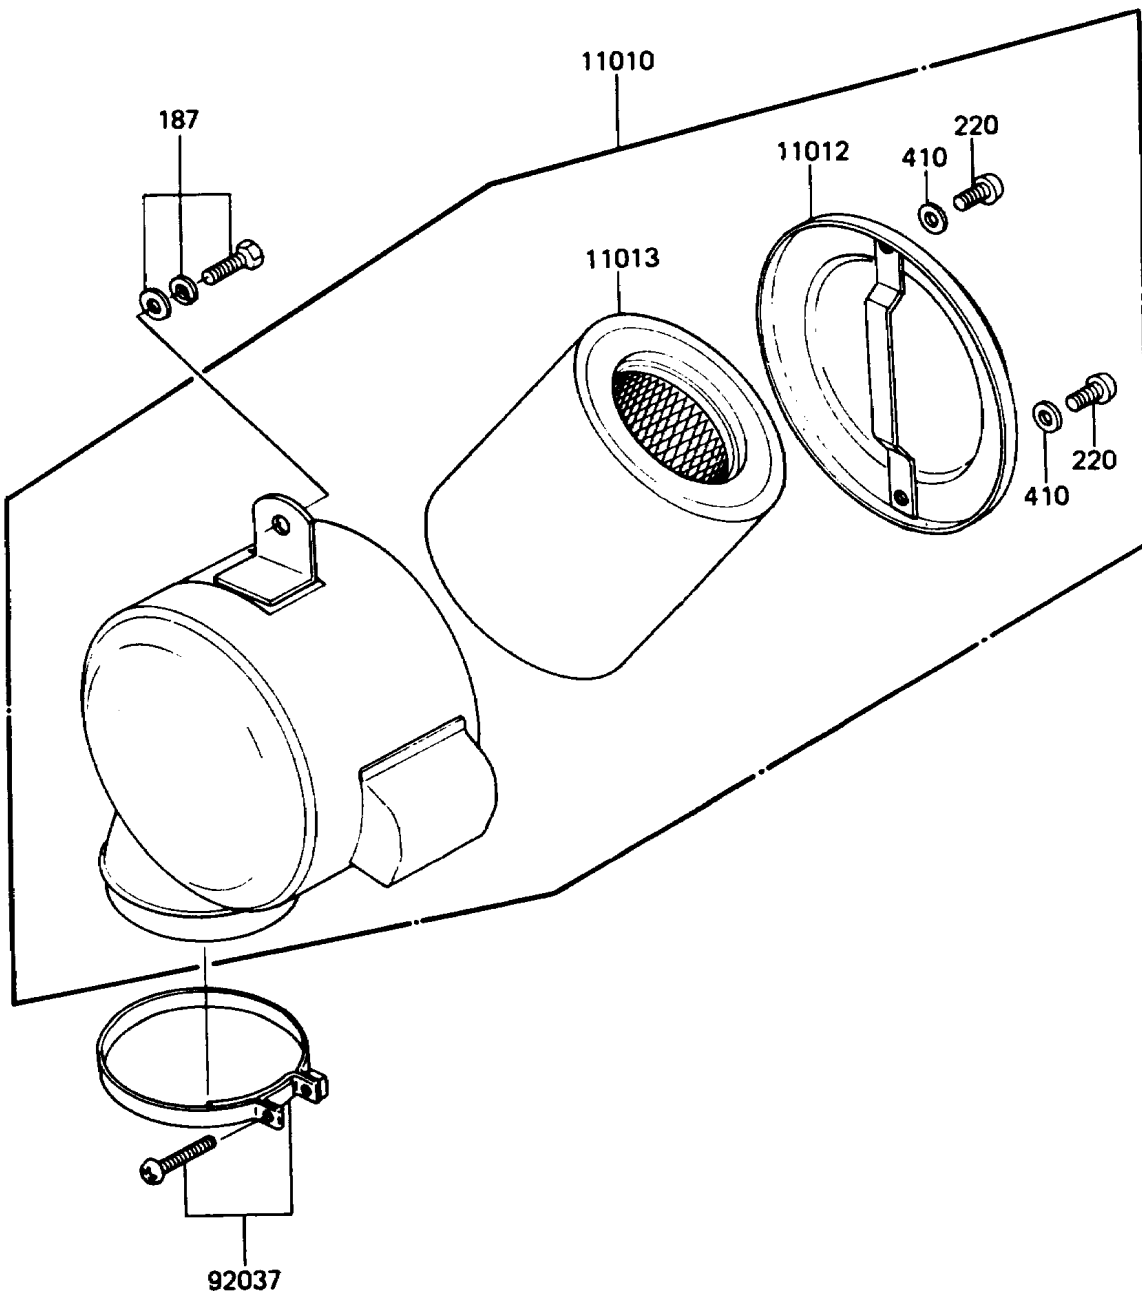

1987 KE100 PARTS DIAGRAM

Air Filter

E1130-0051

1987 KE100 PARTS LIST

Air Filter

ITEM NAME	PART NUMBER	QUANTITY
FILTER-ASSY-AIR (Ref # 11010)	11010-1100	1
CAP,AIR FILTER,F.BLACK (Ref # 11012)	11012-1187	1
ELEMENT-AIR FILTER (Ref # 11013)	11013-1008	1
CLAMP (Ref # 92037)	92037-068	1
BOLT-UPSET-WSP (Ref # 187)	187C0612	1
SCREW-PAN-CROS,6X8 (Ref # 220)	220B0608	2
WASHER-PLAIN-SMALL,6MM (Ref # 410)	410B0600	2