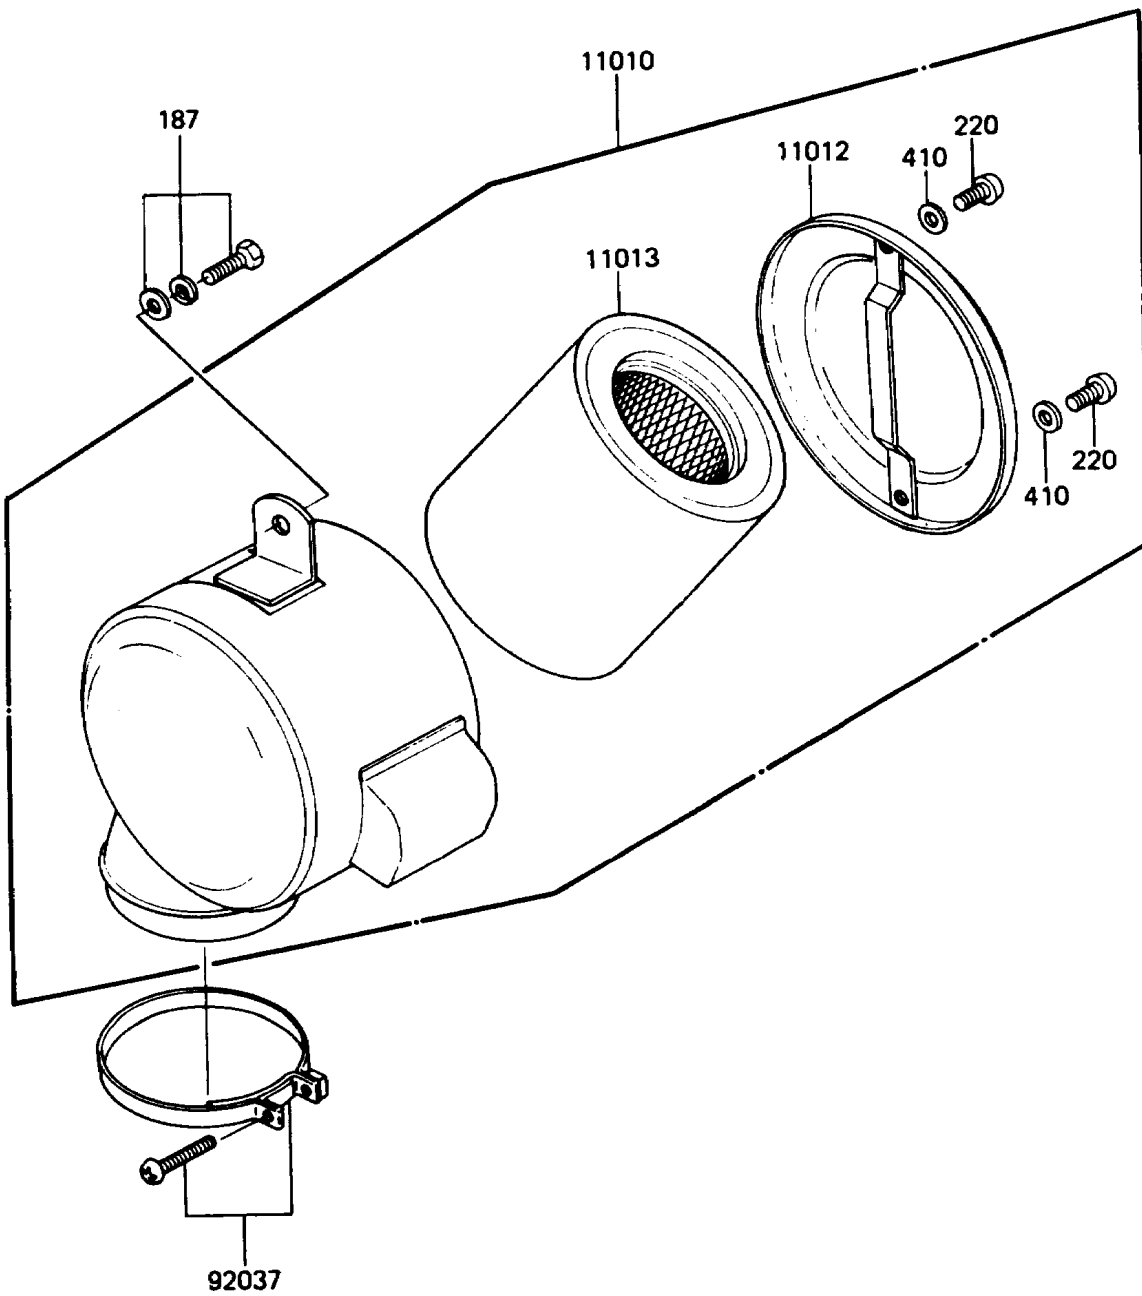

# 1988 KE100 PARTS DIAGRAM

Air Filter

E1130-0051

# 1988 KE100 PARTS LIST

## Air Filter

ITEM NAME	PART NUMBER	QUANTITY
FILTER-ASSY-AIR (Ref # 11010)	11010-1100	1
CAP,AIR FILTER,F.BLACK (Ref # 11012)	11012-1187	1
ELEMENT-AIR FILTER (Ref # 11013)	11013-1008	1
CLAMP (Ref # 92037)	92037-068	1
BOLT-UPSET-WSP (Ref # 187)	187C0612	1
SCREW-PAN-CROS,6X8 (Ref # 220)	220B0608	2
WASHER-PLAIN-SMALL,6MM (Ref # 410)	410B0600	2