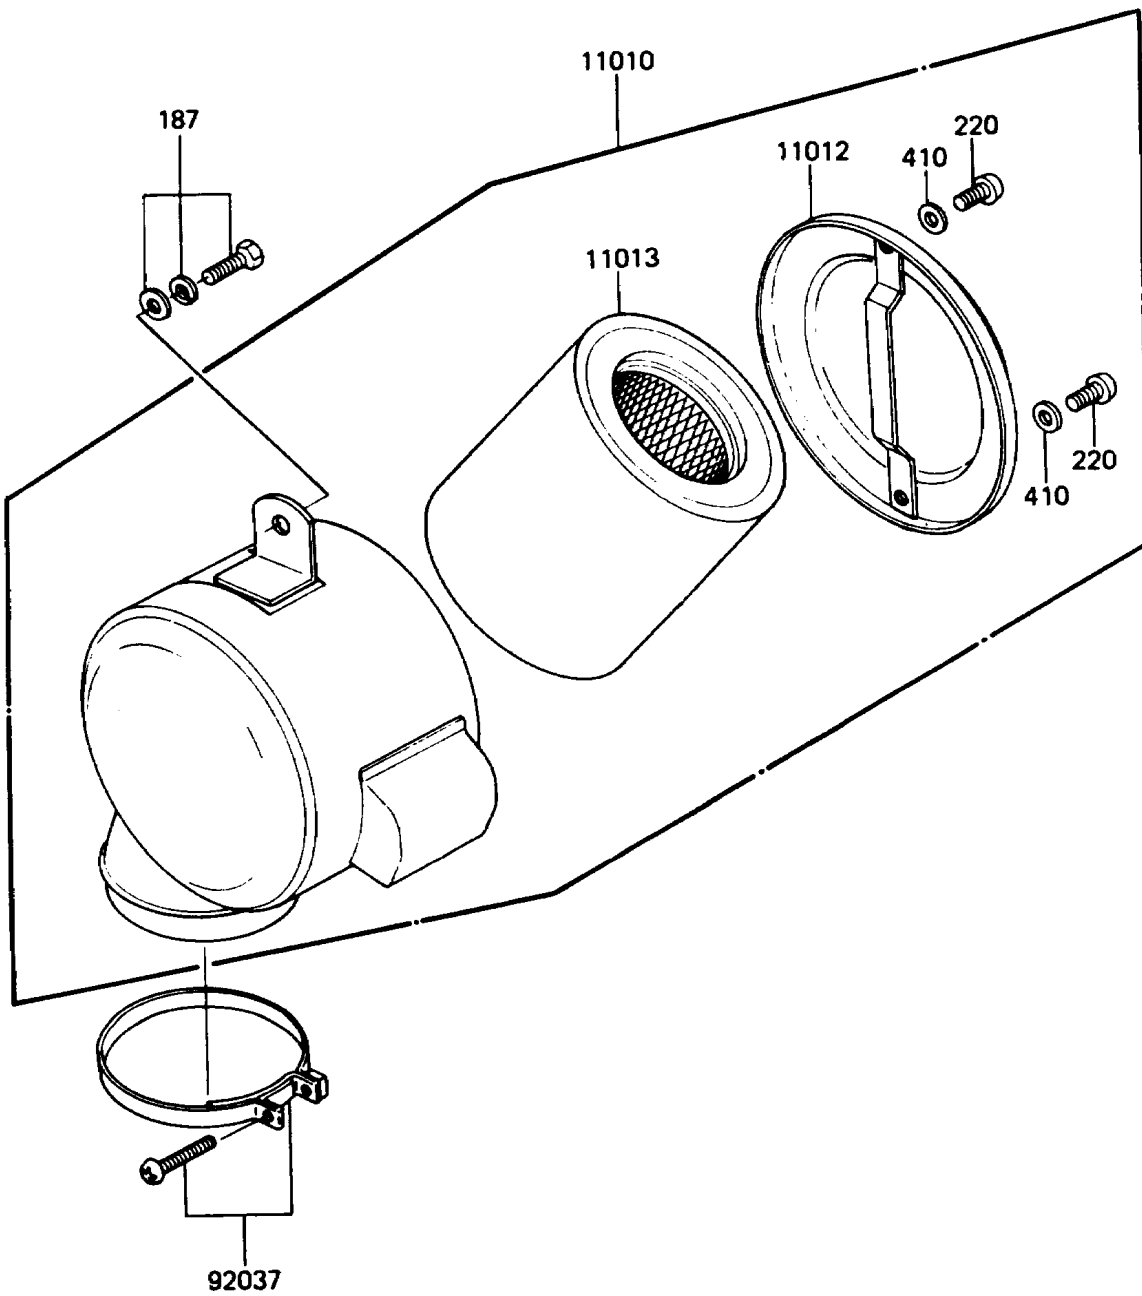

1989 KE100 PARTS DIAGRAM

Air Filter

E1130-0051

1989 KE100 PARTS LIST

Air Filter

ITEM NAME	PART NUMBER	QUANTITY
FILTER-ASSY-AIR (Ref # 11010)	11010-1100	1
CAP,AIR FILTER,F.BLACK (Ref # 11012)	11012-1187	1
ELEMENT-AIR FILTER (Ref # 11013)	11013-1008	1
CLAMP (Ref # 92037)	92037-068	1
BOLT-UPSET-WSP (Ref # 187)	187C0612	1
SCREW-PAN-CROS,6X8 (Ref # 220)	220B0608	2
WASHER-PLAIN-SMALL,6MM (Ref # 410)	410B0600	2