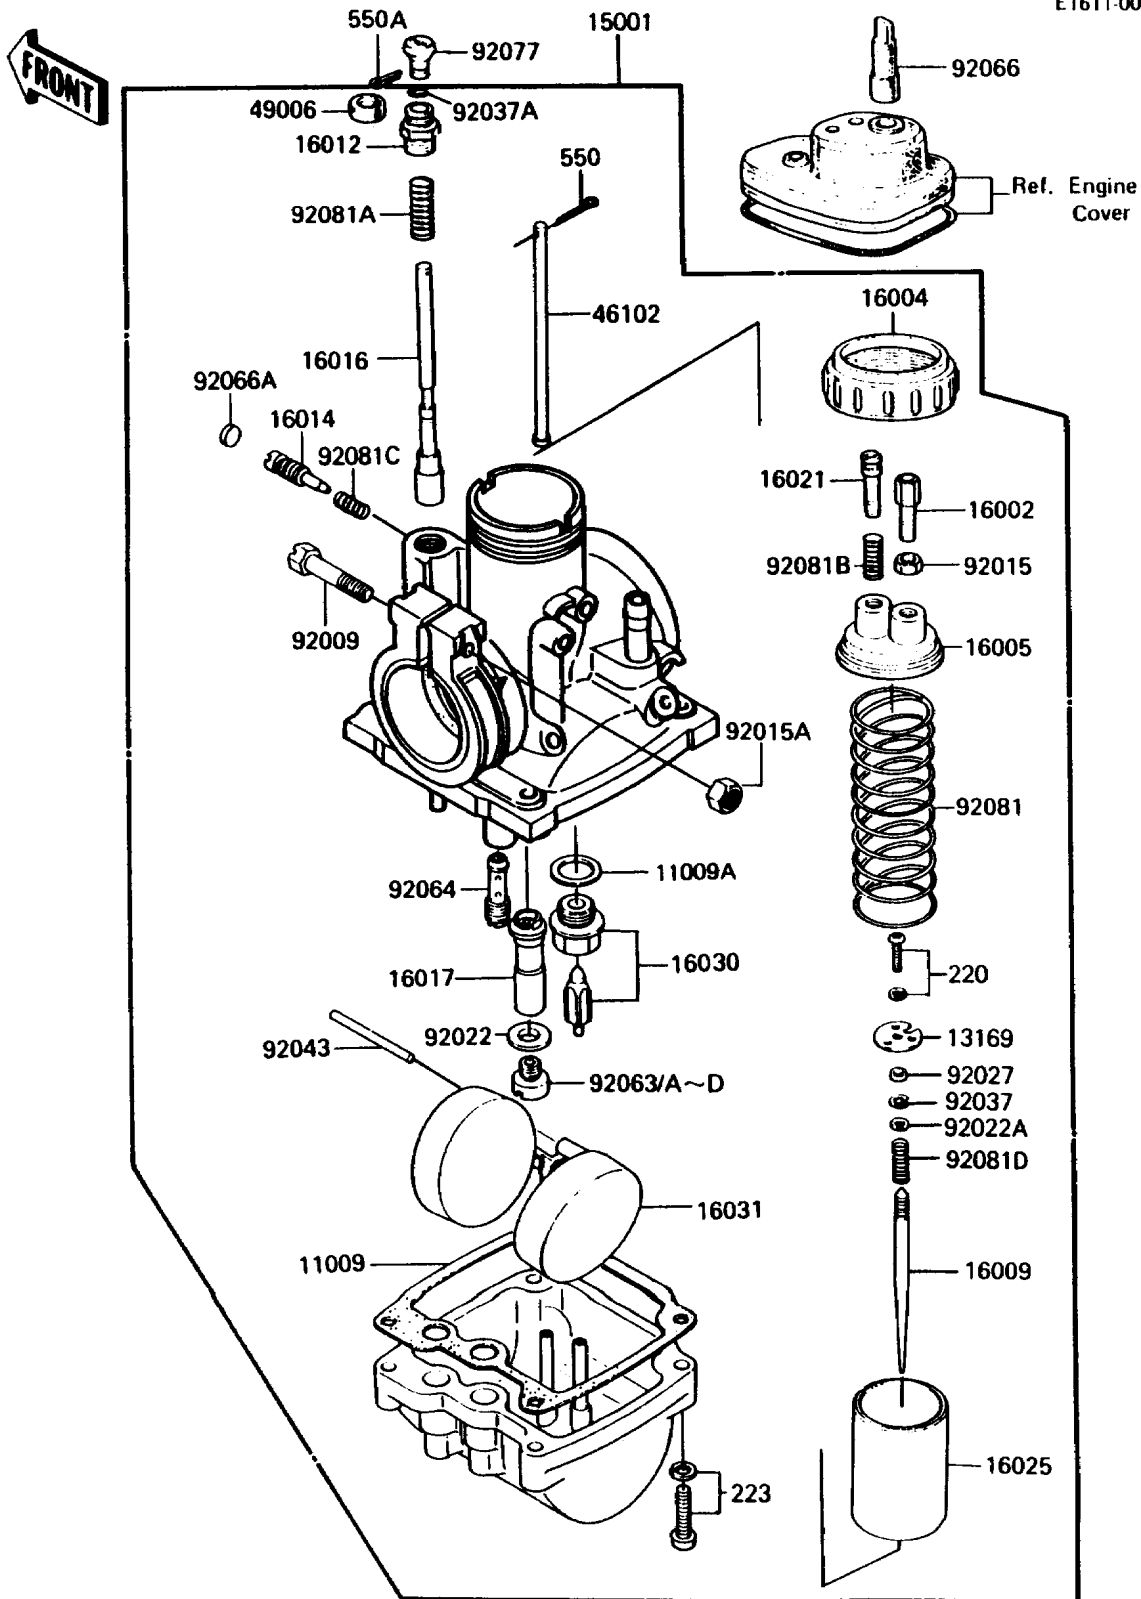

# 1987 KE100 PARTS DIAGRAM

Carburetor

E1611-0050

### Carburetor

| ITEM NAME                                 | PART NUMBER | QUANTITY |
|---|-------------|----------|
| JET-MAIN,#A75R (Ref # 92063B)             | 92063-1111  | 1        |
| JET-MAIN,#A82,5R (Ref # 92063C)           | 92063-1322  | 1        |
| JET-MAIN,#A85R (Ref # 92063D)             | 92063-1323  | 1        |
| JET-PILOT,#A15 (Ref # 92064)              | 92064-1018  | 1        |
| PLUG,12X40 (Ref # 92066)                  | 16147-001   | 1        |
| PLUG,PILOT AIR SCREW,6.9X2 (Ref # 92066A) | 92066-1051  | 1        |
| KNOB,CARBURETOR (Ref # 92077)             | 92077-022   | 1        |
| SPRING,THROTTLE VALVE (Ref # 92081)       | 16006-013   | 1        |
| SPRING,STARTER PLUNGER (Ref # 92081A)     | 16013-010   | 1        |
| SPRING,THROTTLE STOP SCREW (Ref # 92081B) | 16022-005   | 1        |
| SPRING,PILOT AIR SCREW (Ref # 92081C)     | 16022-007   | 1        |
| SPRING,JET NEEDLE (Ref # 92081D)          | 92081-1072  | 1        |
| SCREW-PAN-CROS (Ref # 220)                | 220B0308    | 1        |
| SCREW-PAN-WS-CROS (Ref # 223)             | 223B0418    | 4        |
| PIN-COTTER,1.2X10 (Ref # 550)             | 550D1210    | 1        |
| PIN-COTTER,1.6X15 (Ref # 550A)            | 550D1615    | 1        |