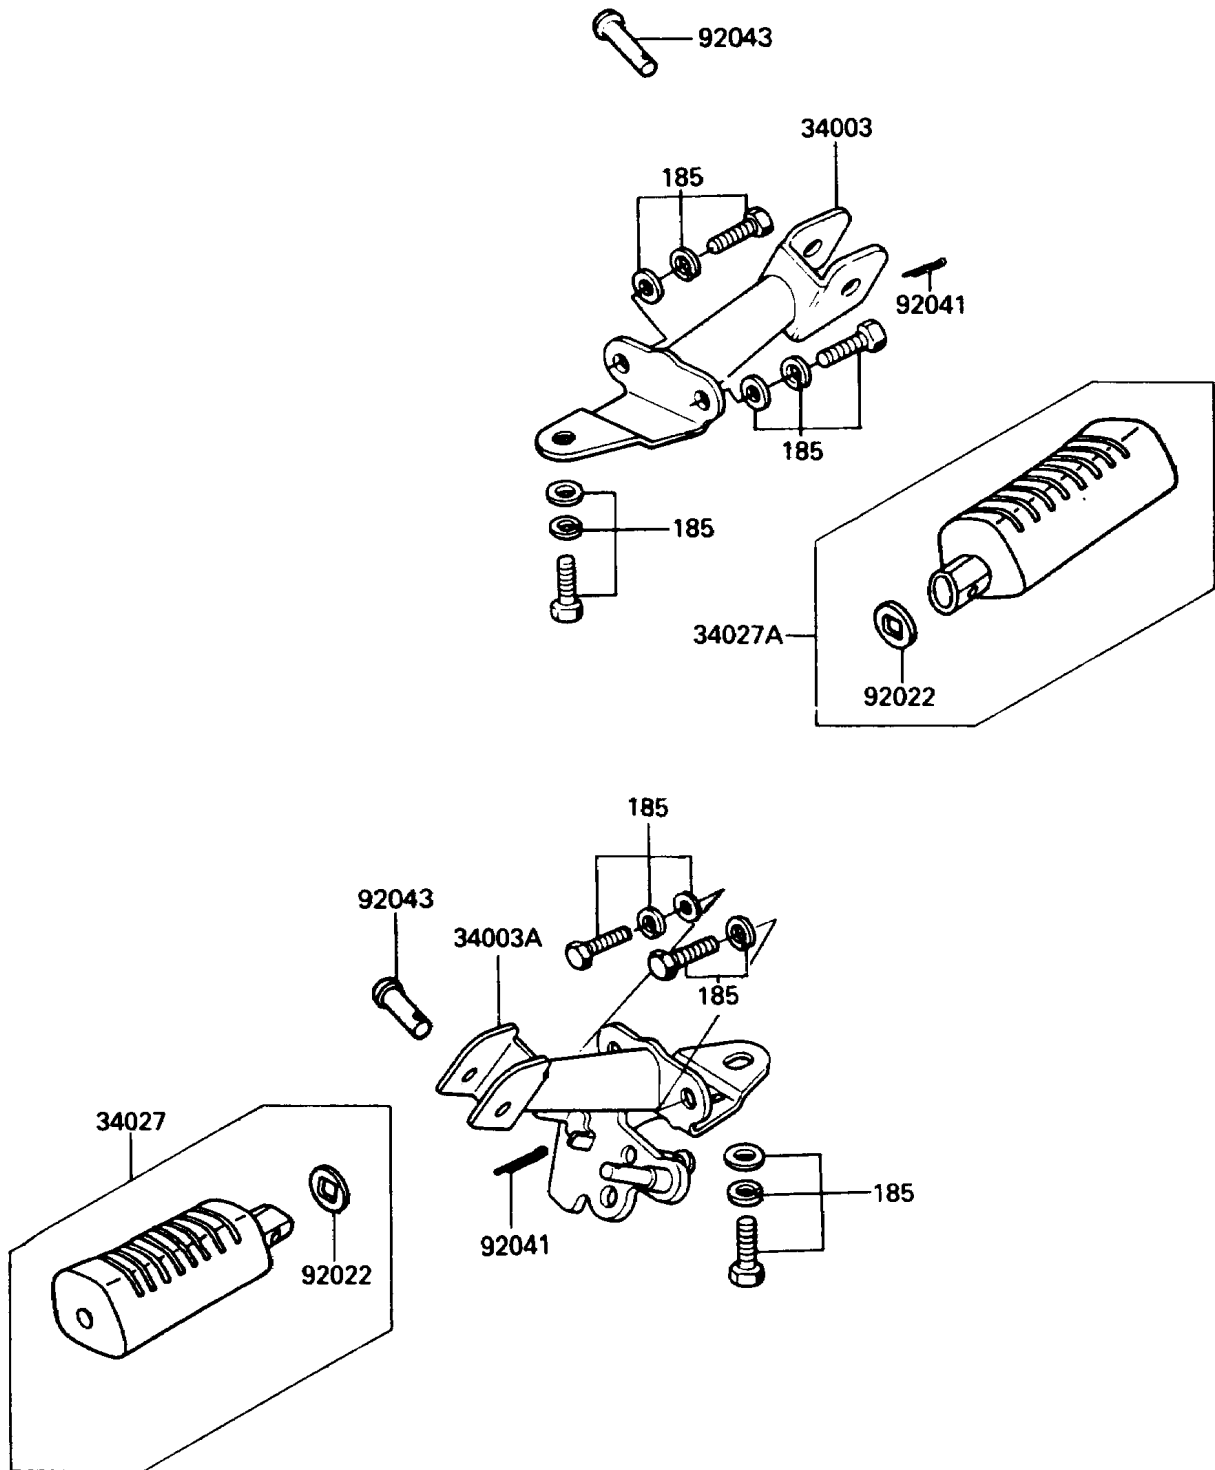

1987 KE100 PARTS DIAGRAM

Step

F2160

1987 KE100 PARTS LIST

Step

| ITEM NAME | PART NUMBER | QUANTITY |
|-----------------------------------|-------------|----------|
| HOLDER-STEP,RH (Ref # 34003) | 34003-050 | 1 |
| HOLDER-STEP,LH (Ref # 34003A) | 34003-1073 | 1 |
| STEP-ASSY,FR,LH (Ref # 34027) | 34027-1114 | 1 |
| STEP-ASSY,FR,RH (Ref # 34027A) | 34027-1115 | 1 |
| WASHER,STEP FITTING (Ref # 92022) | 92022-1314 | 2 |
| COTTER,2.5X15 (Ref # 92041) | 92041-1051 | 2 |
| PIN,8X31 (Ref # 92043) | 92043-080 | 2 |
| BOLT-UPSET-WSP-SMALL (Ref # 185) | 185J0818 | 6 |