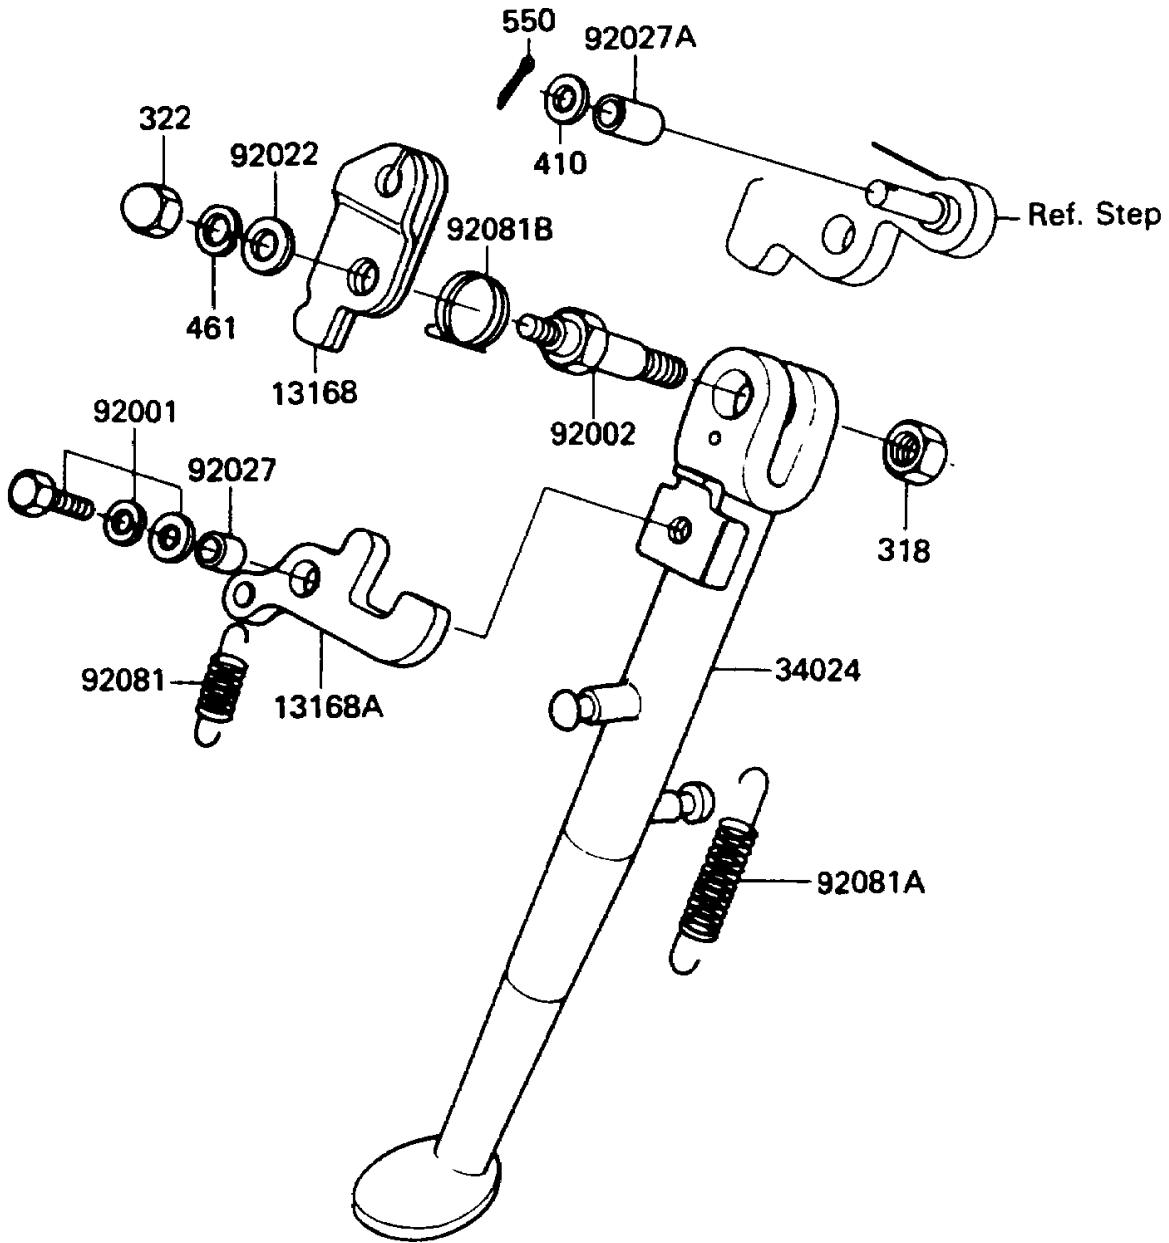

1988 KE100 PARTS DIAGRAM

Stand

F2190

1988 KE100 PARTS LIST

Stand

ITEM NAME	PART NUMBER	QUANTITY
LEVER,SIDE STAND (Ref # 13168)	13168-1035	1
LEVER,SIDE STAND (Ref # 13168A)	13168-1068	1
STAND-SIDE (Ref # 34024)	34024-1052	1
BOLT,6X12,BLACK (Ref # 92001)	92001-1956	1
BOLT,SIDE STAND (Ref # 92002)	92002-1220	1
WASHER,6.5X16X2 (Ref # 92022)	92022-1342	1
COLLAR,6.3X10X4.8 (Ref # 92027)	92027-1066	1
COLLAR,6.1X10X12 (Ref # 92027A)	92027-1143	1
SPRING,STOPPER RETURN (Ref # 92081)	92081-1010	1
SPRING,STAND (Ref # 92081A)	92081-1052	1
SPRING,SIDE STAND (Ref # 92081B)	92081-1107	1
NUT-HEX-SMALL (Ref # 318)	318C0800	1
NUT-CAP,6MM,BLACK (Ref # 322)	322C0600	1
WASHER-PLAIN-SMALL,6MM,BLACK (Ref # 410)	410F0600	1
WASHER-SPRING,6MM,BLACK (Ref # 461)	461K0600	1
PIN-COTTER,1.6X15 (Ref # 550)	550D1615	1