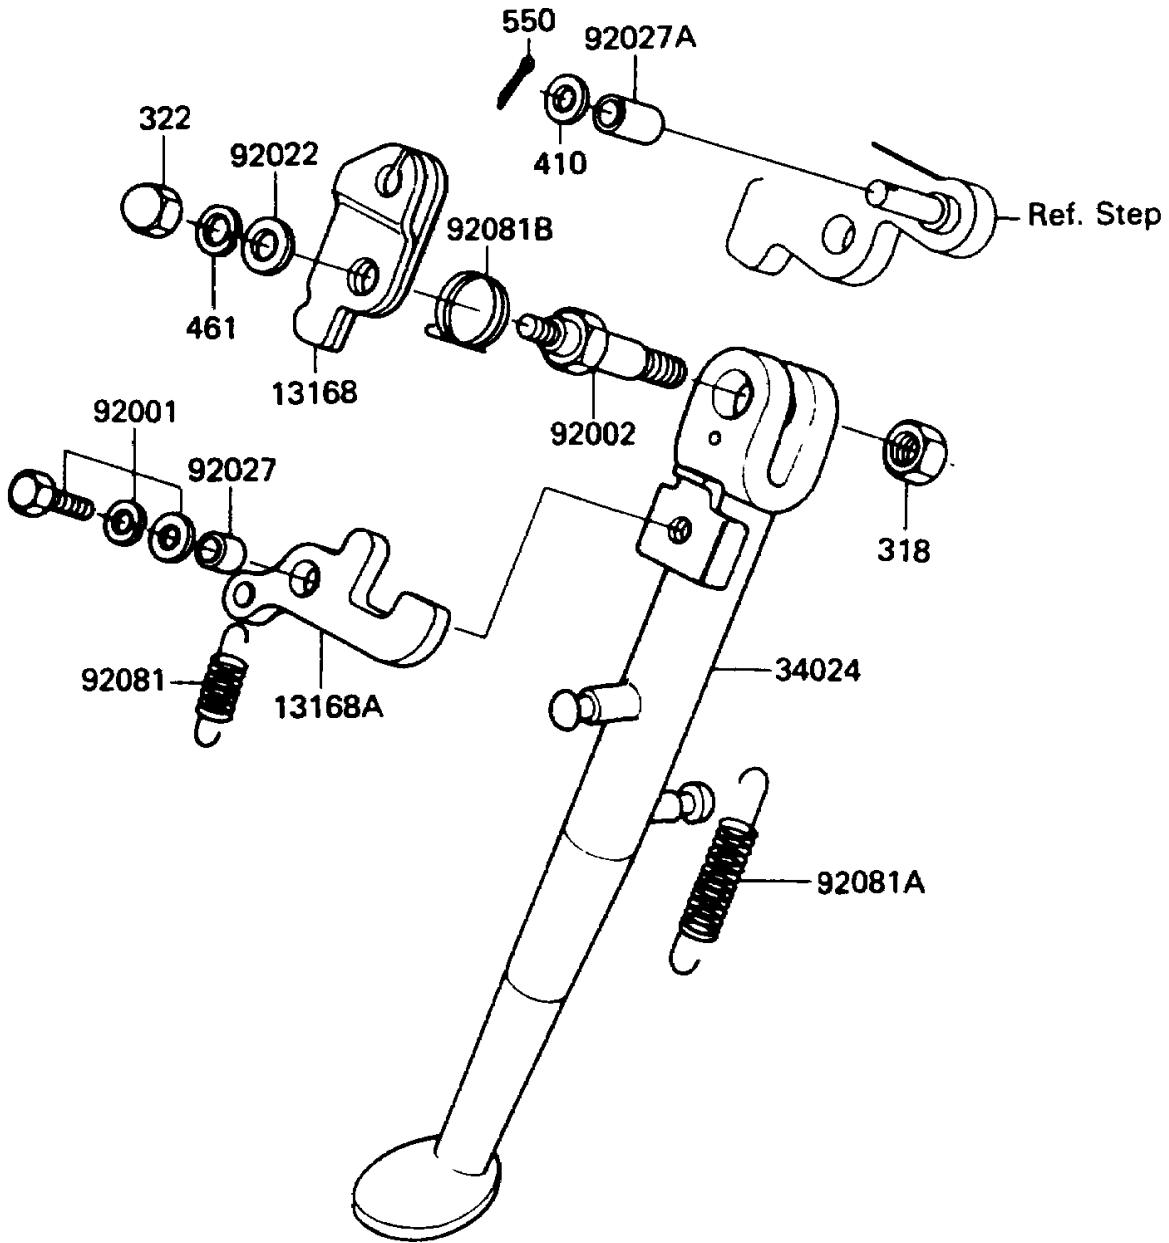

1990 KE100 PARTS DIAGRAM

Stand

F2190

1990 KE100 PARTS LIST

Stand

ITEM NAME	PART NUMBER	QUANTITY
LEVER,SIDE STAND (Ref # 13168)	13168-1035	1
LEVER,SIDE STAND (Ref # 13168A)	13168-1068	1
STAND-SIDE (Ref # 34024)	34024-1052	1
BOLT,6X12,BLACK (Ref # 92001)	92001-1956	1
BOLT,SIDE STAND (Ref # 92002)	92002-1220	1
WASHER,6.5X16X2 (Ref # 92022)	92022-1342	1
COLLAR,6.3X10X4.8 (Ref # 92027)	92027-1066	1
COLLAR,6.1X10X12 (Ref # 92027A)	92027-1143	1
SPRING,STOPPER RETURN (Ref # 92081)	92081-1010	1
SPRING,STAND (Ref # 92081A)	92081-1052	1
SPRING,SIDE STAND (Ref # 92081B)	92081-1107	1
NUT-HEX-SMALL (Ref # 318)	318C0800	1
NUT-CAP,6MM,BLACK (Ref # 322)	322C0600	1
WASHER-PLAIN-SMALL,6MM,BLACK (Ref # 410)	410F0600	1
WASHER-SPRING,6MM,BLACK (Ref # 461)	461K0600	1
PIN-COTTER,1.6X15 (Ref # 550)	550D1615	1