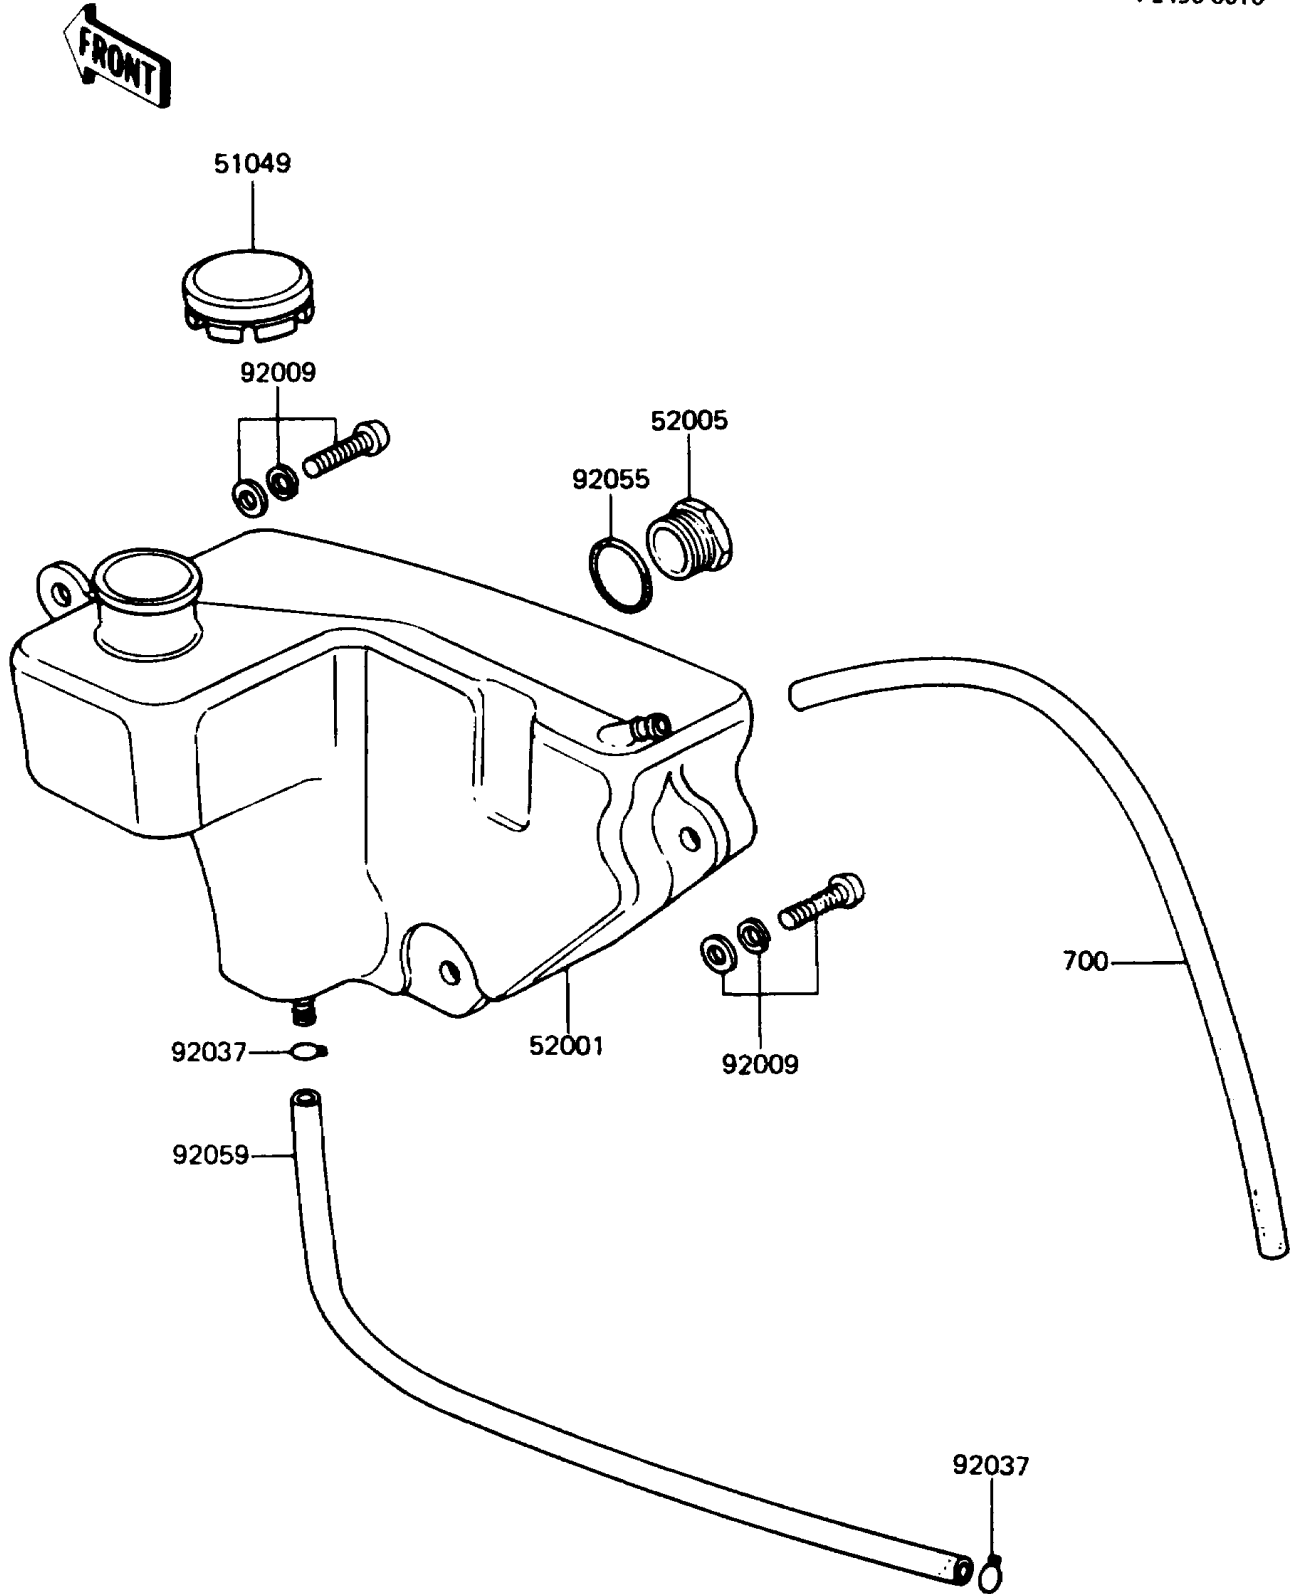

1987 KE100 PARTS DIAGRAM

Oil Tank

F2450-0010

1987 KE100 PARTS LIST

Oil Tank

ITEM NAME	PART NUMBER	QUANTITY
CAP-TANK,OIL (Ref # 51049)	51049-1004	1
TANK-OIL (Ref # 52001)	52001-1003	1
GAUGE,OIL LEVEL (Ref # 52005)	52015-002	1
SCREW-PAN-WSP-CROS,6X16 (Ref # 92009)	92009-1283	3
CLAMP,TUBE (Ref # 92037)	92037-010	2
RING-O,20MM (Ref # 92055)	92055-051	1
TUBE,4.5X9X220 (Ref # 92059)	92059-073	1
TUBE-PVC,5X280 (Ref # 700)	700Q05280	1