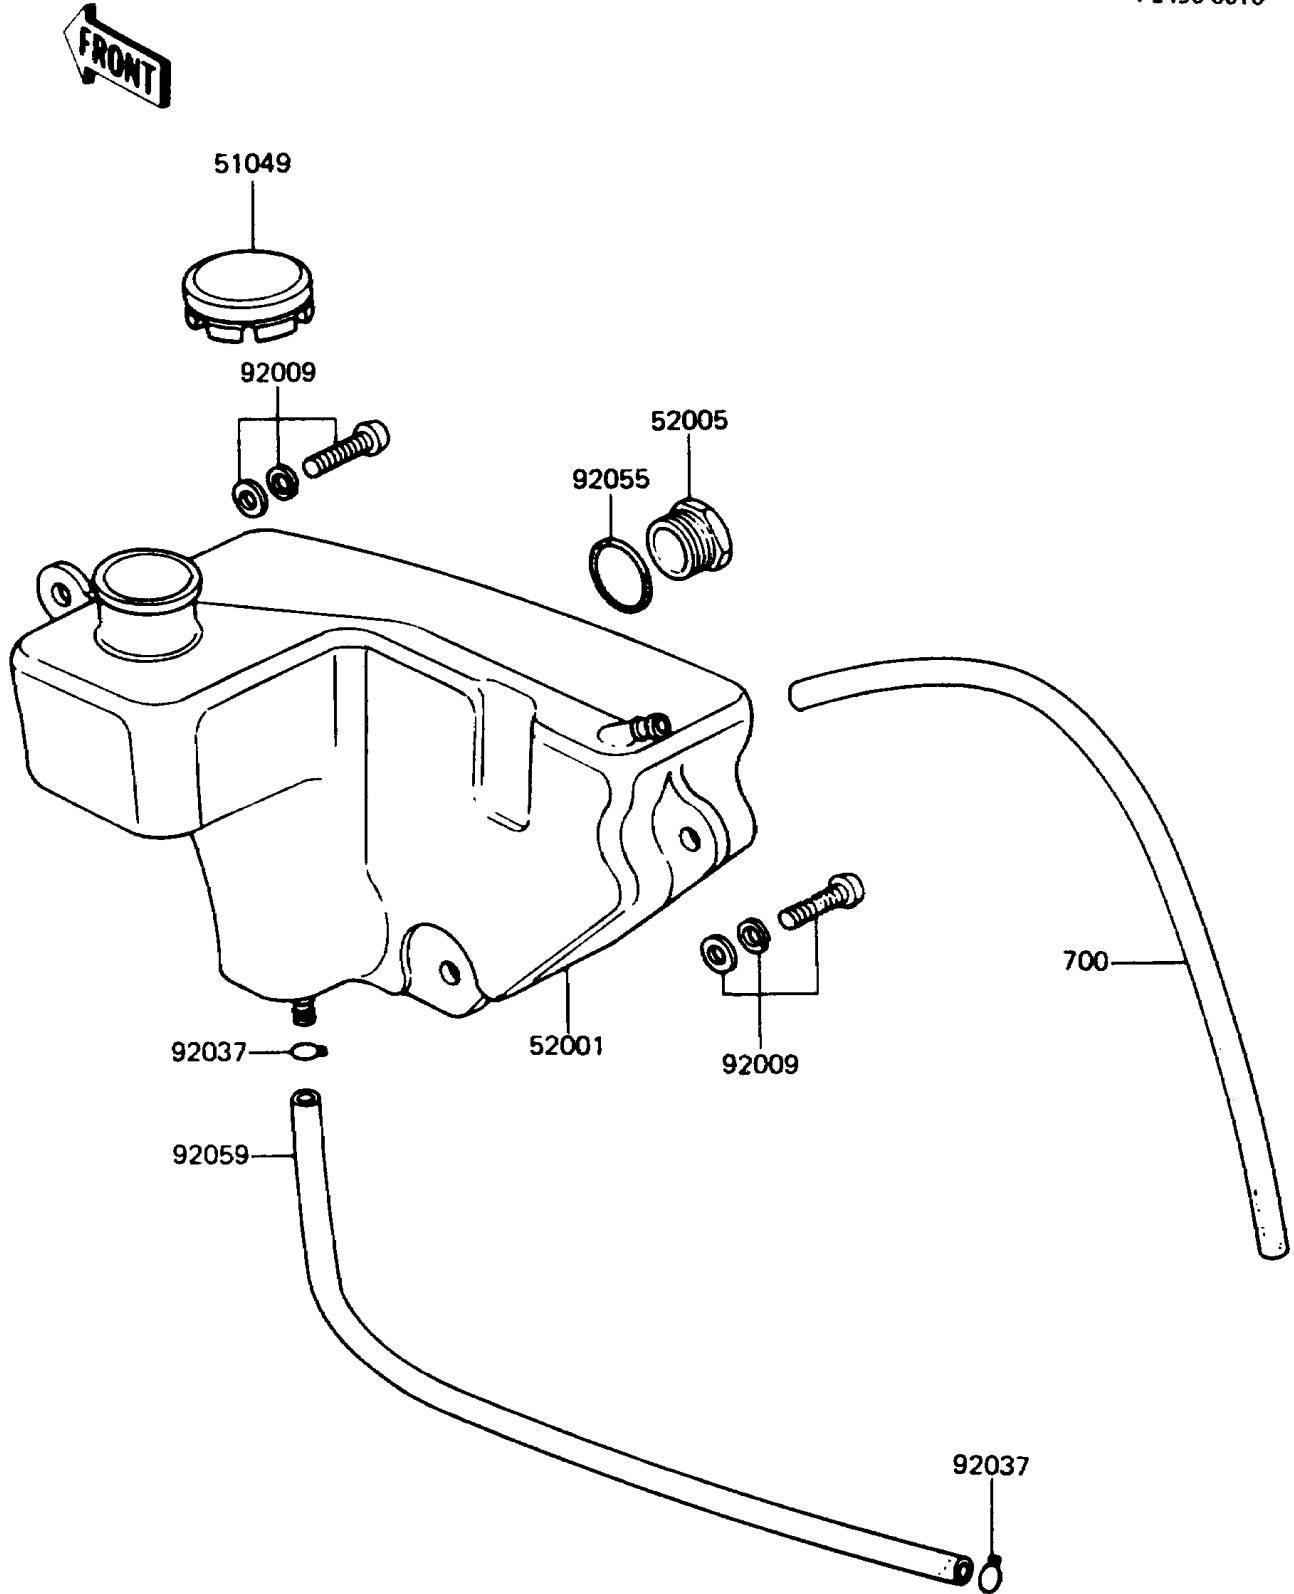

1988 KE100 PARTS DIAGRAM

Oil Tank

F2450-0010

1988 KE100 PARTS LIST

Oil Tank

ITEM NAME	PART NUMBER	QUANTITY
CAP-TANK,OIL (Ref # 51049)	51049-1004	1
TANK-OIL (Ref # 52001)	52001-1003	1
GAUGE,OIL LEVEL (Ref # 52005)	52015-002	1
SCREW-PAN-WSP-CROS,6X16 (Ref # 92009)	92009-1283	3
CLAMP,TUBE (Ref # 92037)	92037-010	2
RING-O,20MM (Ref # 92055)	92055-051	1
TUBE,4.5X9X220 (Ref # 92059)	92059-073	1
TUBE-PVC,5X280 (Ref # 700)	700Q05280	1