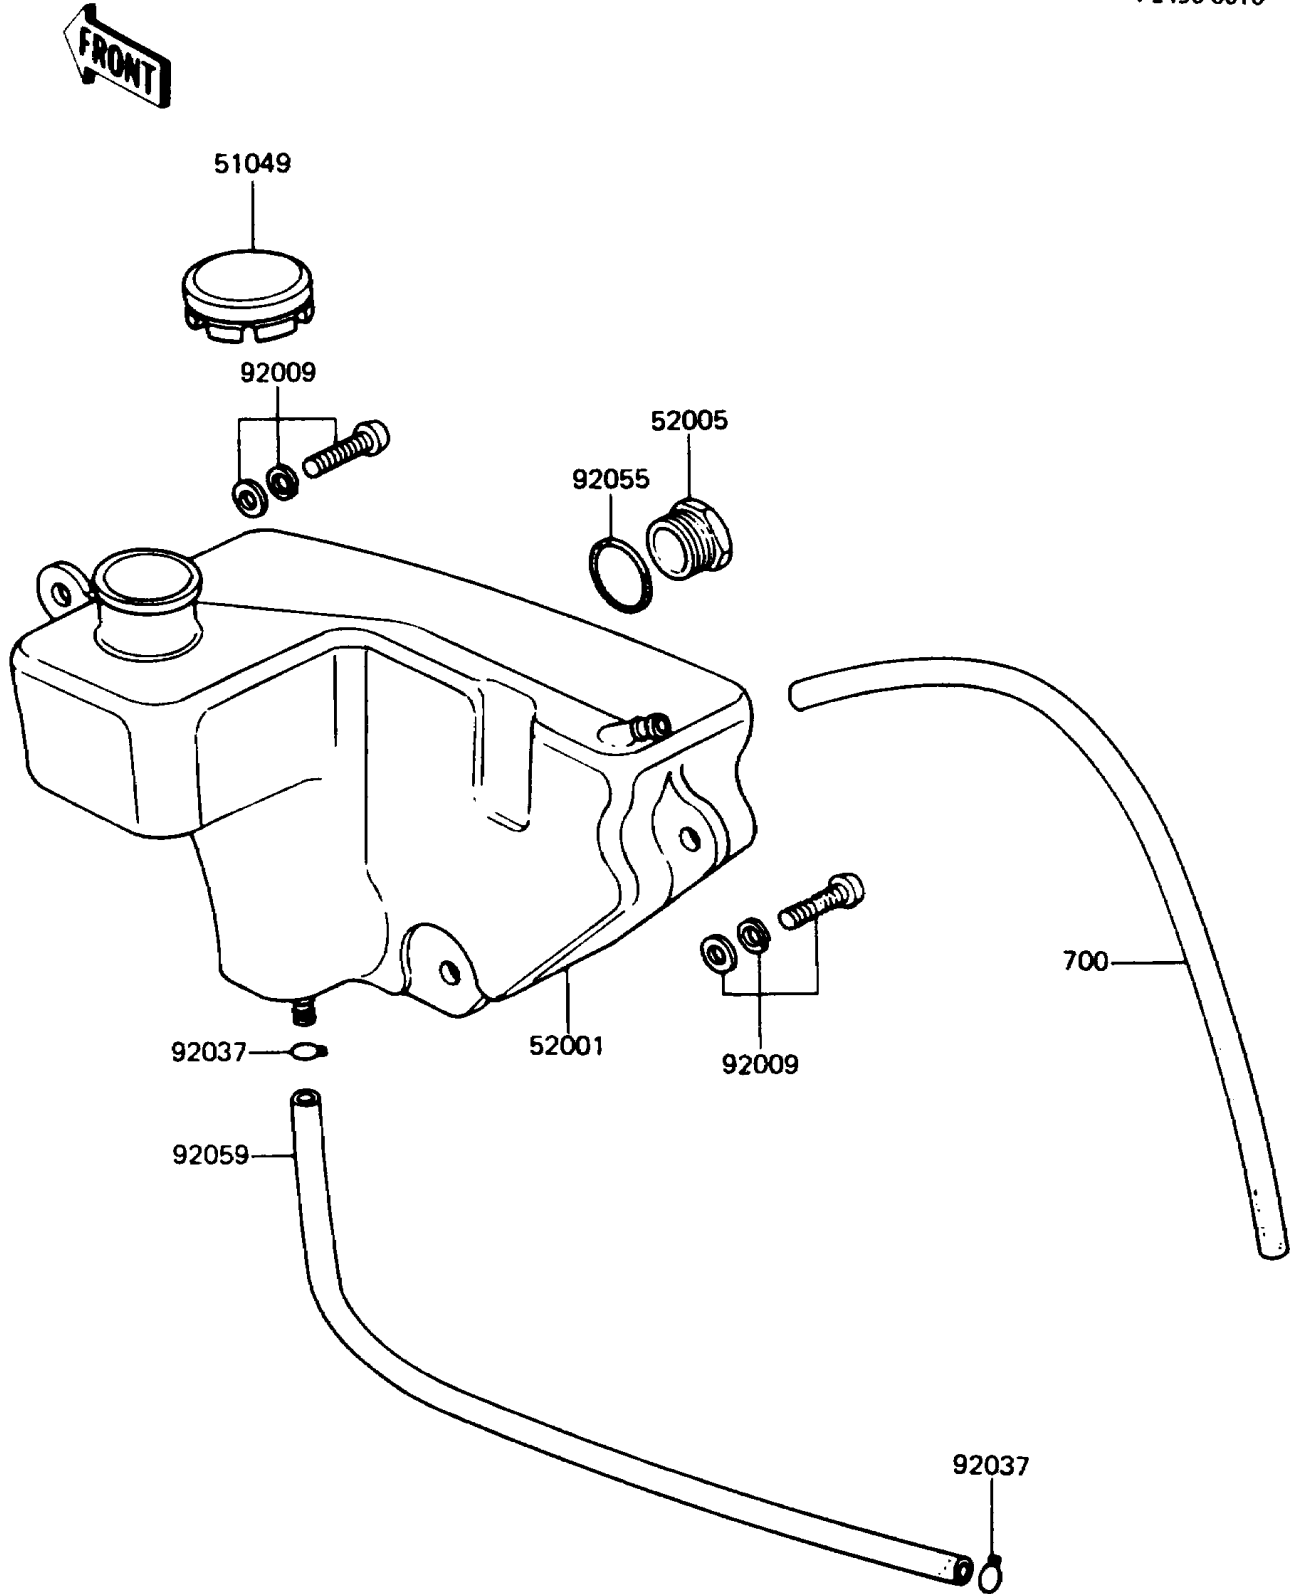

1989 KE100 PARTS DIAGRAM

Oil Tank

F2450-0010

1989 KE100 PARTS LIST

Oil Tank

ITEM NAME	PART NUMBER	QUANTITY
CAP-TANK,OIL (Ref # 51049)	51049-1004	1
TANK-OIL (Ref # 52001)	52001-1003	1
GAUGE,OIL LEVEL (Ref # 52005)	52015-002	1
SCREW-PAN-WSP-CROS,6X16 (Ref # 92009)	92009-1283	3
CLAMP,TUBE (Ref # 92037)	92037-010	2
RING-O,20MM (Ref # 92055)	92055-051	1
TUBE,4.5X9X220 (Ref # 92059)	92059-073	1
TUBE-PVC,5X280 (Ref # 700)	700Q05280	1