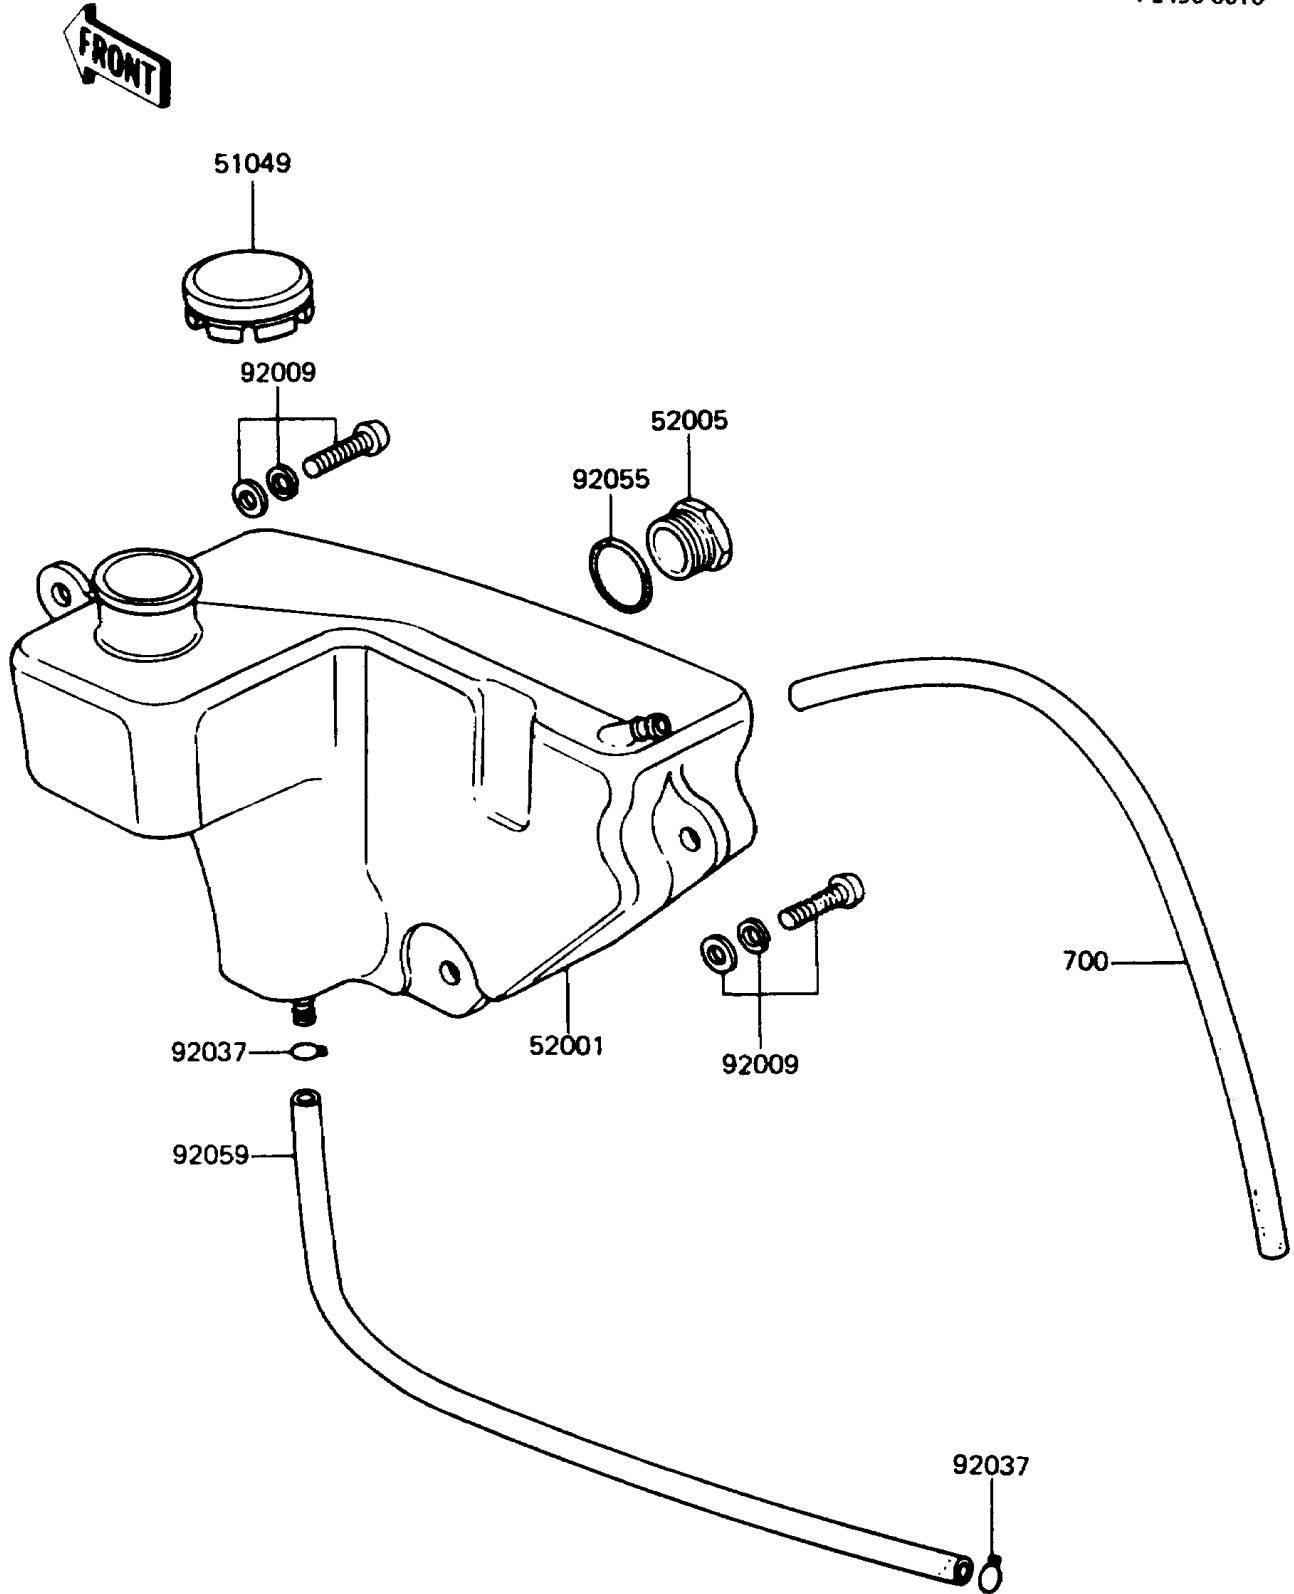

# 1990 KE100 PARTS DIAGRAM

Oil Tank

F2450-0010

# 1990 KE100 PARTS LIST

## Oil Tank

ITEM NAME	PART NUMBER	QUANTITY
CAP-TANK,OIL (Ref # 51049)	51049-1004	1
TANK-OIL (Ref # 52001)	52001-1003	1
GAUGE,OIL LEVEL (Ref # 52005)	52015-002	1
SCREW-PAN-WSP-CROS,6X16 (Ref # 92009)	92009-1283	3
CLAMP,TUBE (Ref # 92037)	92037-010	2
RING-O,20MM (Ref # 92055)	92055-051	1
TUBE,4.5X9X220 (Ref # 92059)	92059-073	1
TUBE-PVC,5X280 (Ref # 700)	700Q05280	1