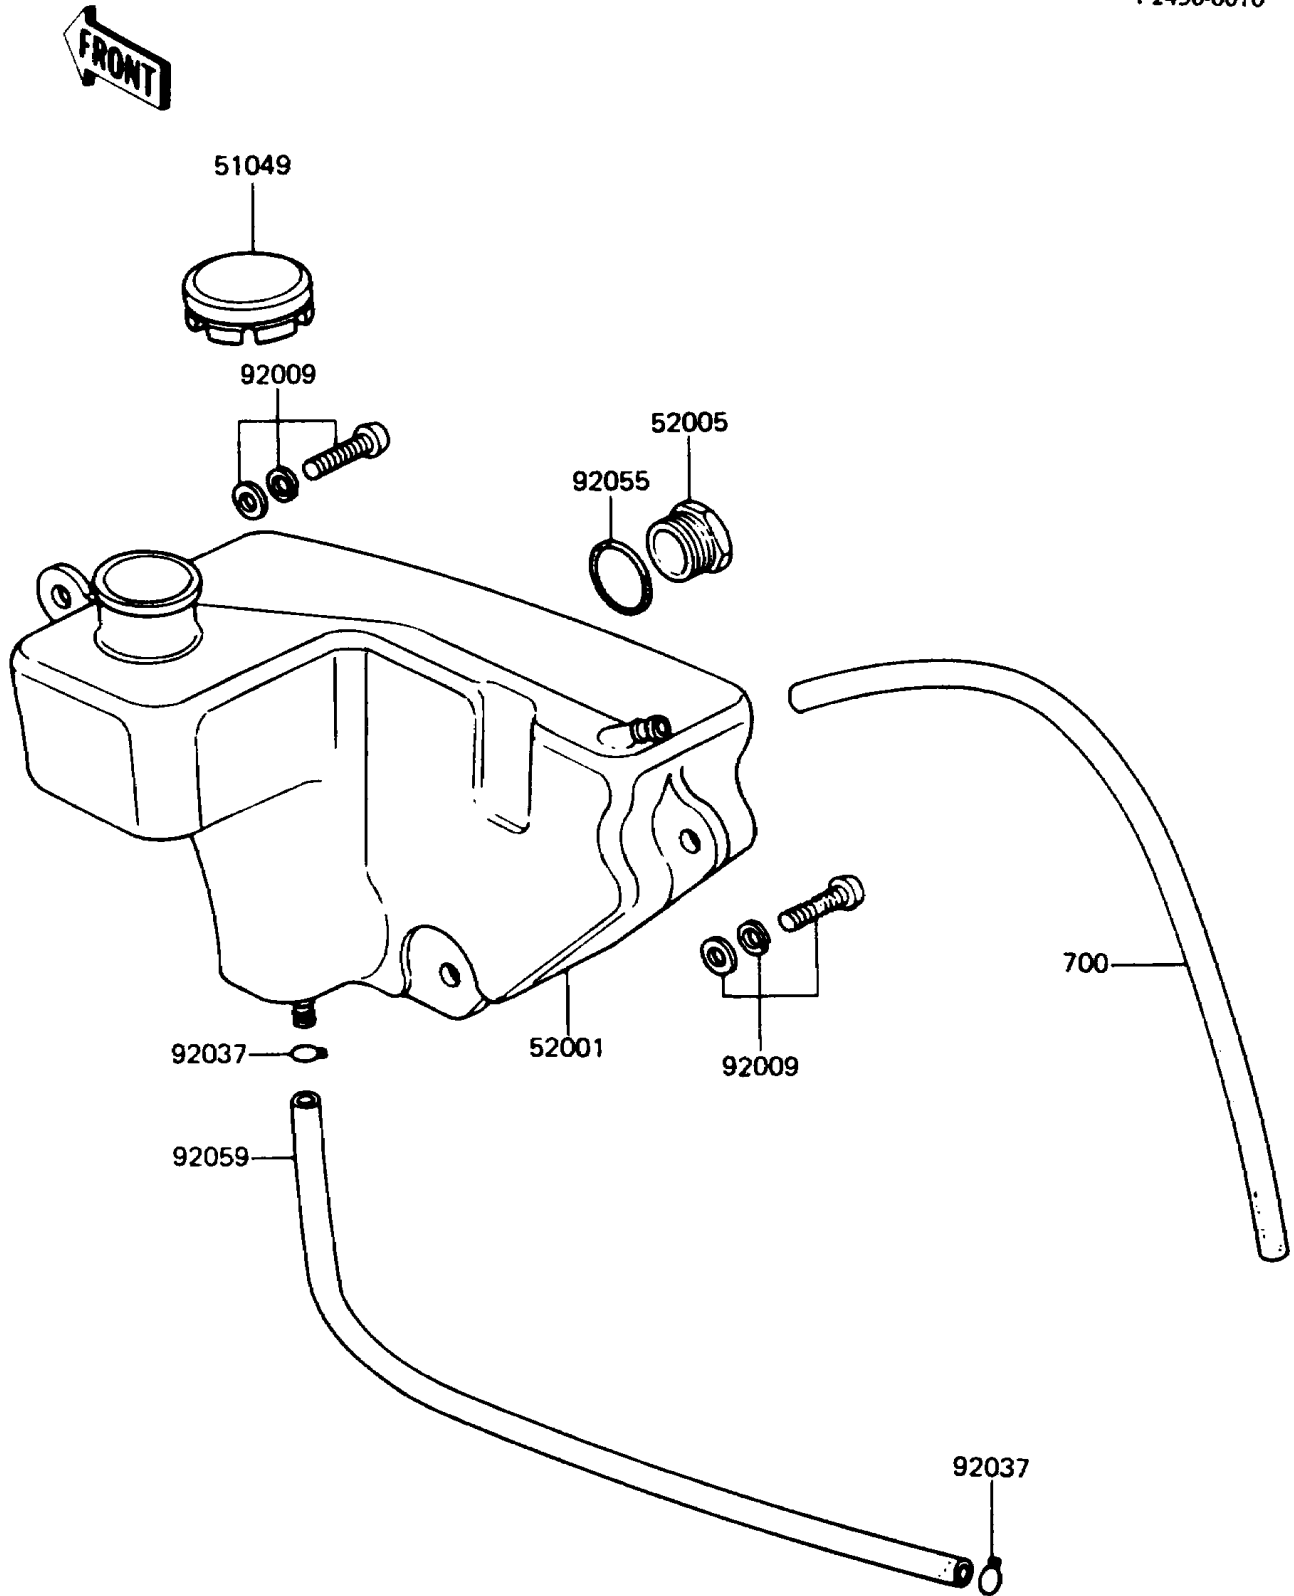

# 1990 KE100 PARTS DIAGRAM

Oil Tank

F2450-0010

# 1990 KE100 PARTS LIST

## Oil Tank

ITEM NAME	PART NUMBER	QUANTITY
CAP-TANK,OIL (Ref # 51049)	51049-1004	1
TANK-OIL (Ref # 52001)	52001-1003	1
GAUGE,OIL LEVEL (Ref # 52005)	52015-002	1
SCREW-PAN-WSP-CROS,6X16 (Ref # 92009)	92009-1283	3
CLAMP,TUBE (Ref # 92037)	92037-010	2
RING-O,20MM (Ref # 92055)	92055-051	1
TUBE,4.5X9X220 (Ref # 92059)	92059-073	1
TUBE-PVC,5X280 (Ref # 700)	700Q05280	1