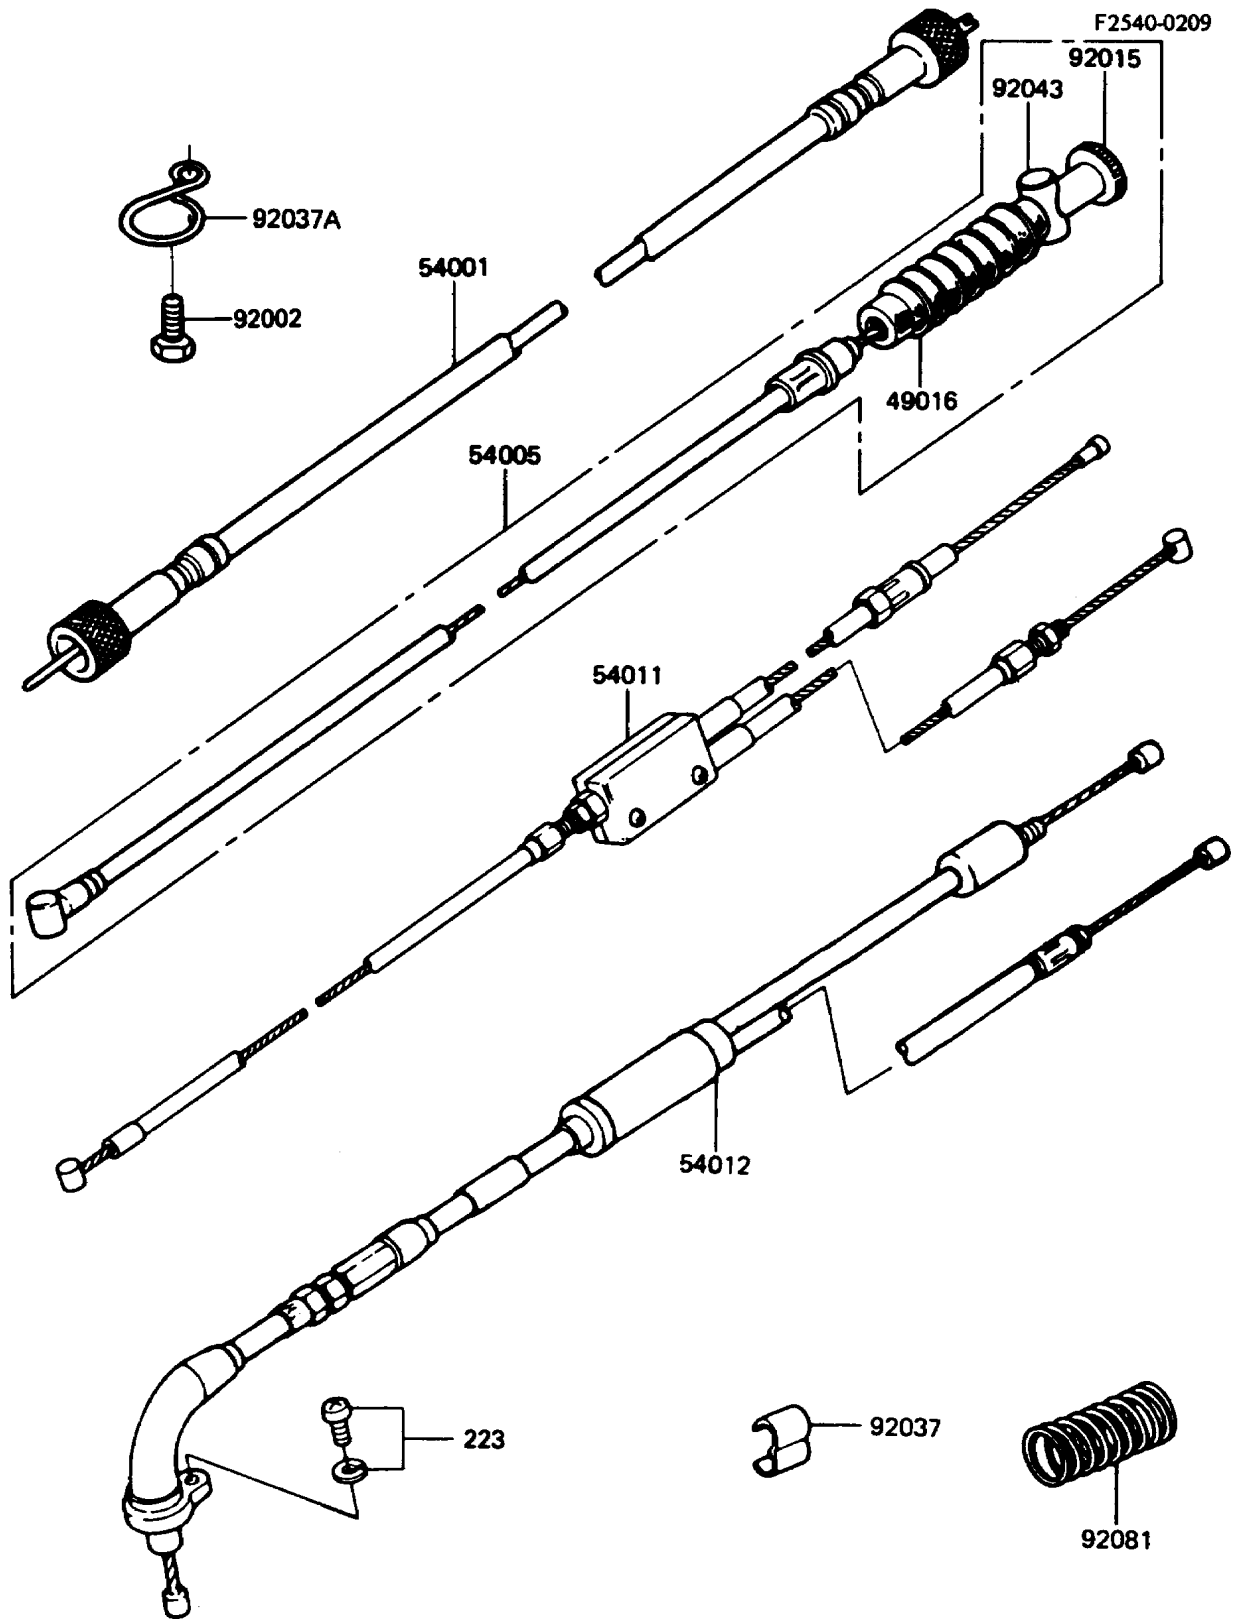

1991 KE100 PARTS DIAGRAM

Cable

1991 KE100 PARTS LIST

Cable

ITEM NAME	PART NUMBER	QUANTITY
COVER-SEAL (Ref # 49016)	54009-008	1
CABLE-SPEEDOMETER (Ref # 54001)	54001-032	1
CABLE-BRAKE (Ref # 54005)	54005-1035	1
CABLE-CLUTCH (Ref # 54011)	54011-1054	1
CABLE-THROTTLE (Ref # 54012)	54012-1104	1
BOLT,6X12 (Ref # 92002)	92002-1211	1
NUT,CABLE ADJUSTER LOCK (Ref # 92015)	92015-052	1
CLAMP,CABLE (Ref # 92037)	92037-017	1
CLAMP,CABLE (Ref # 92037A)	92037-046	1
PIN,BRAKE CABLE (Ref # 92043)	92043-082	1
SPRING,CABLE (Ref # 92081)	54025-004	1
SCREW-PAN-WS-CROS (Ref # 223)	223C0510	1