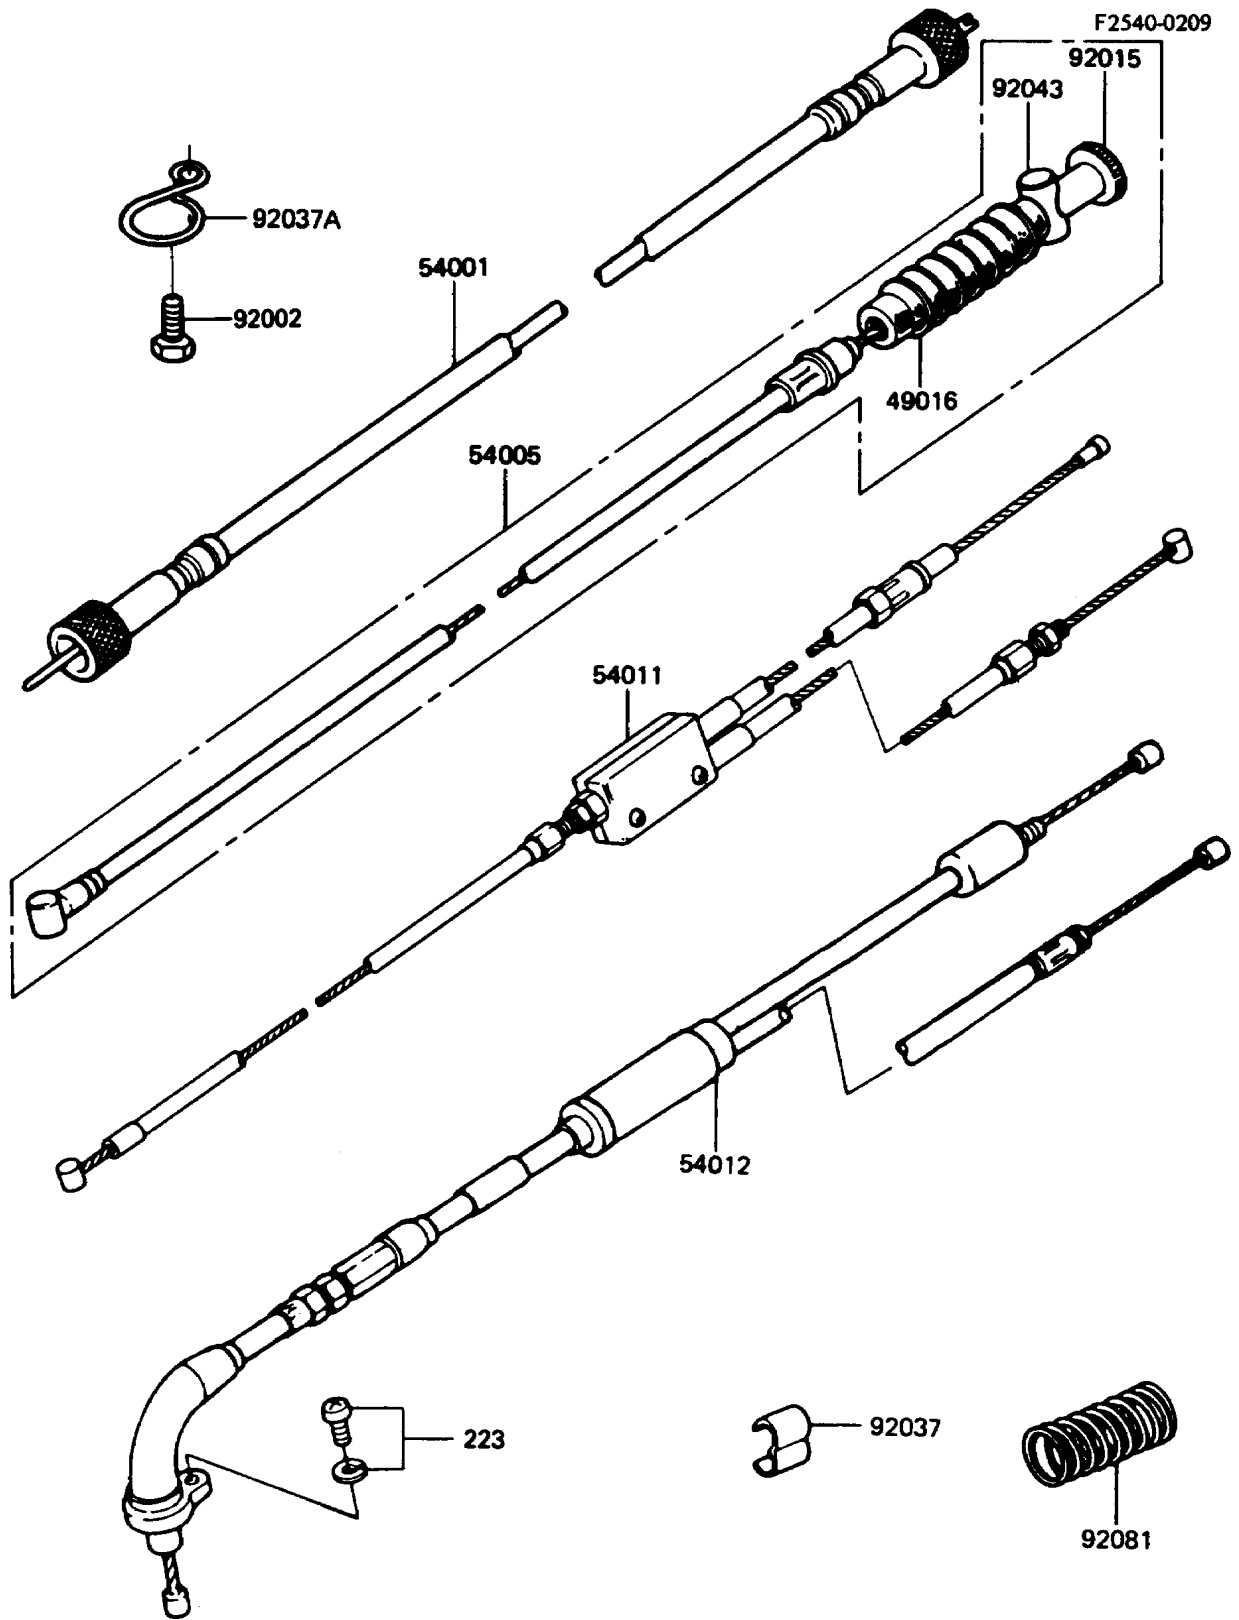

1987 KE100 PARTS DIAGRAM

Cable

1987 KE100 PARTS LIST

Cable

ITEM NAME	PART NUMBER	QUANTITY
COVER-SEAL (Ref # 49016)	54009-008	1
CABLE-SPEEDOMETER (Ref # 54001)	54001-032	1
CABLE-BRAKE (Ref # 54005)	54005-1035	1
CABLE-CLUTCH (Ref # 54011)	54011-1054	1
CABLE-THROTTLE (Ref # 54012)	54012-1104	1
BOLT,6X12 (Ref # 92002)	92002-1211	1
NUT,CABLE ADJUSTER LOCK (Ref # 92015)	92015-052	1
CLAMP,CABLE (Ref # 92037)	92037-017	1
CLAMP,CABLE (Ref # 92037A)	92037-046	1
PIN,BRAKE CABLE (Ref # 92043)	92043-082	1
SPRING,CABLE (Ref # 92081)	54025-004	1
SCREW-PAN-WS-CROS (Ref # 223)	223C0510	1