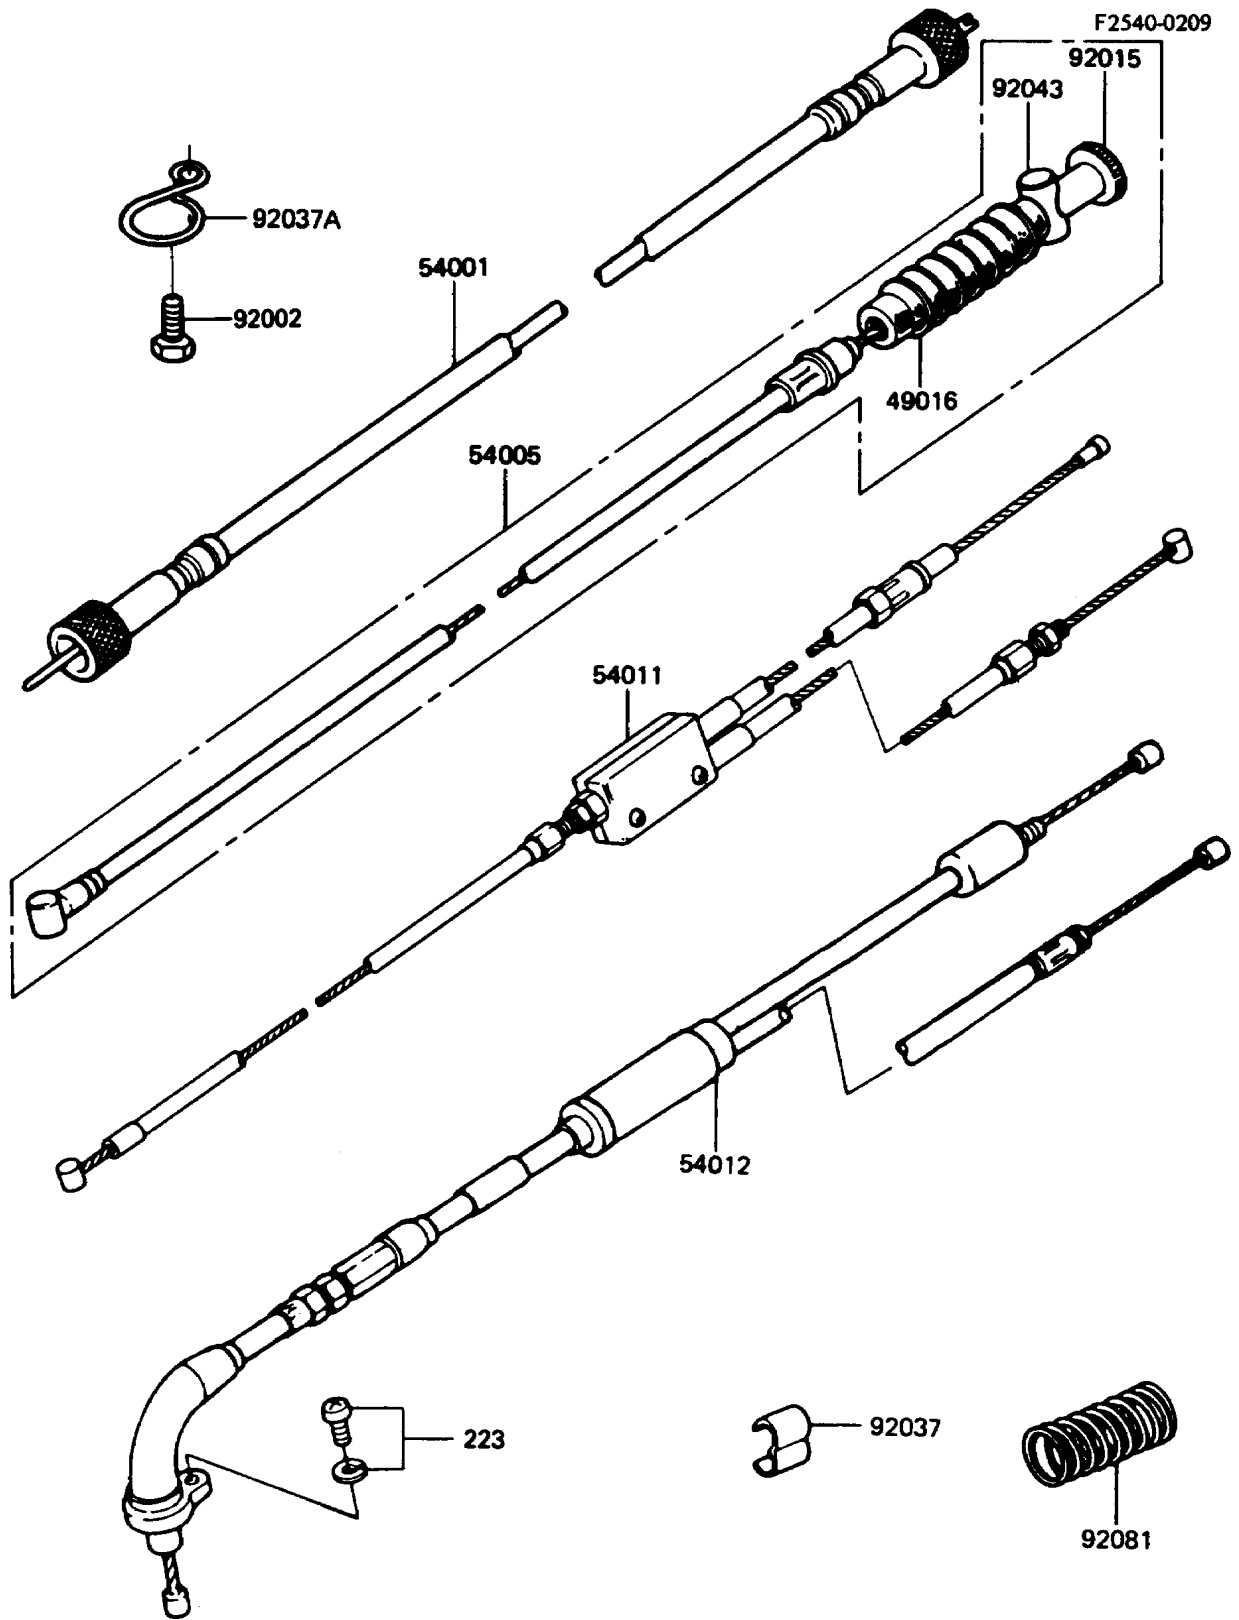

1988 KE100 PARTS DIAGRAM

Cable

1988 KE100 PARTS LIST

Cable

ITEM NAME	PART NUMBER	QUANTITY
COVER-SEAL (Ref # 49016)	54009-008	1
CABLE-SPEEDOMETER (Ref # 54001)	54001-032	1
CABLE-BRAKE (Ref # 54005)	54005-1035	1
CABLE-CLUTCH (Ref # 54011)	54011-1054	1
CABLE-THROTTLE (Ref # 54012)	54012-1104	1
BOLT,6X12 (Ref # 92002)	92002-1211	1
NUT,CABLE ADJUSTER LOCK (Ref # 92015)	92015-052	1
CLAMP,CABLE (Ref # 92037)	92037-017	1
CLAMP,CABLE (Ref # 92037A)	92037-046	1
PIN,BRAKE CABLE (Ref # 92043)	92043-082	1
SPRING,CABLE (Ref # 92081)	54025-004	1
SCREW-PAN-WS-CROS (Ref # 223)	223C0510	1