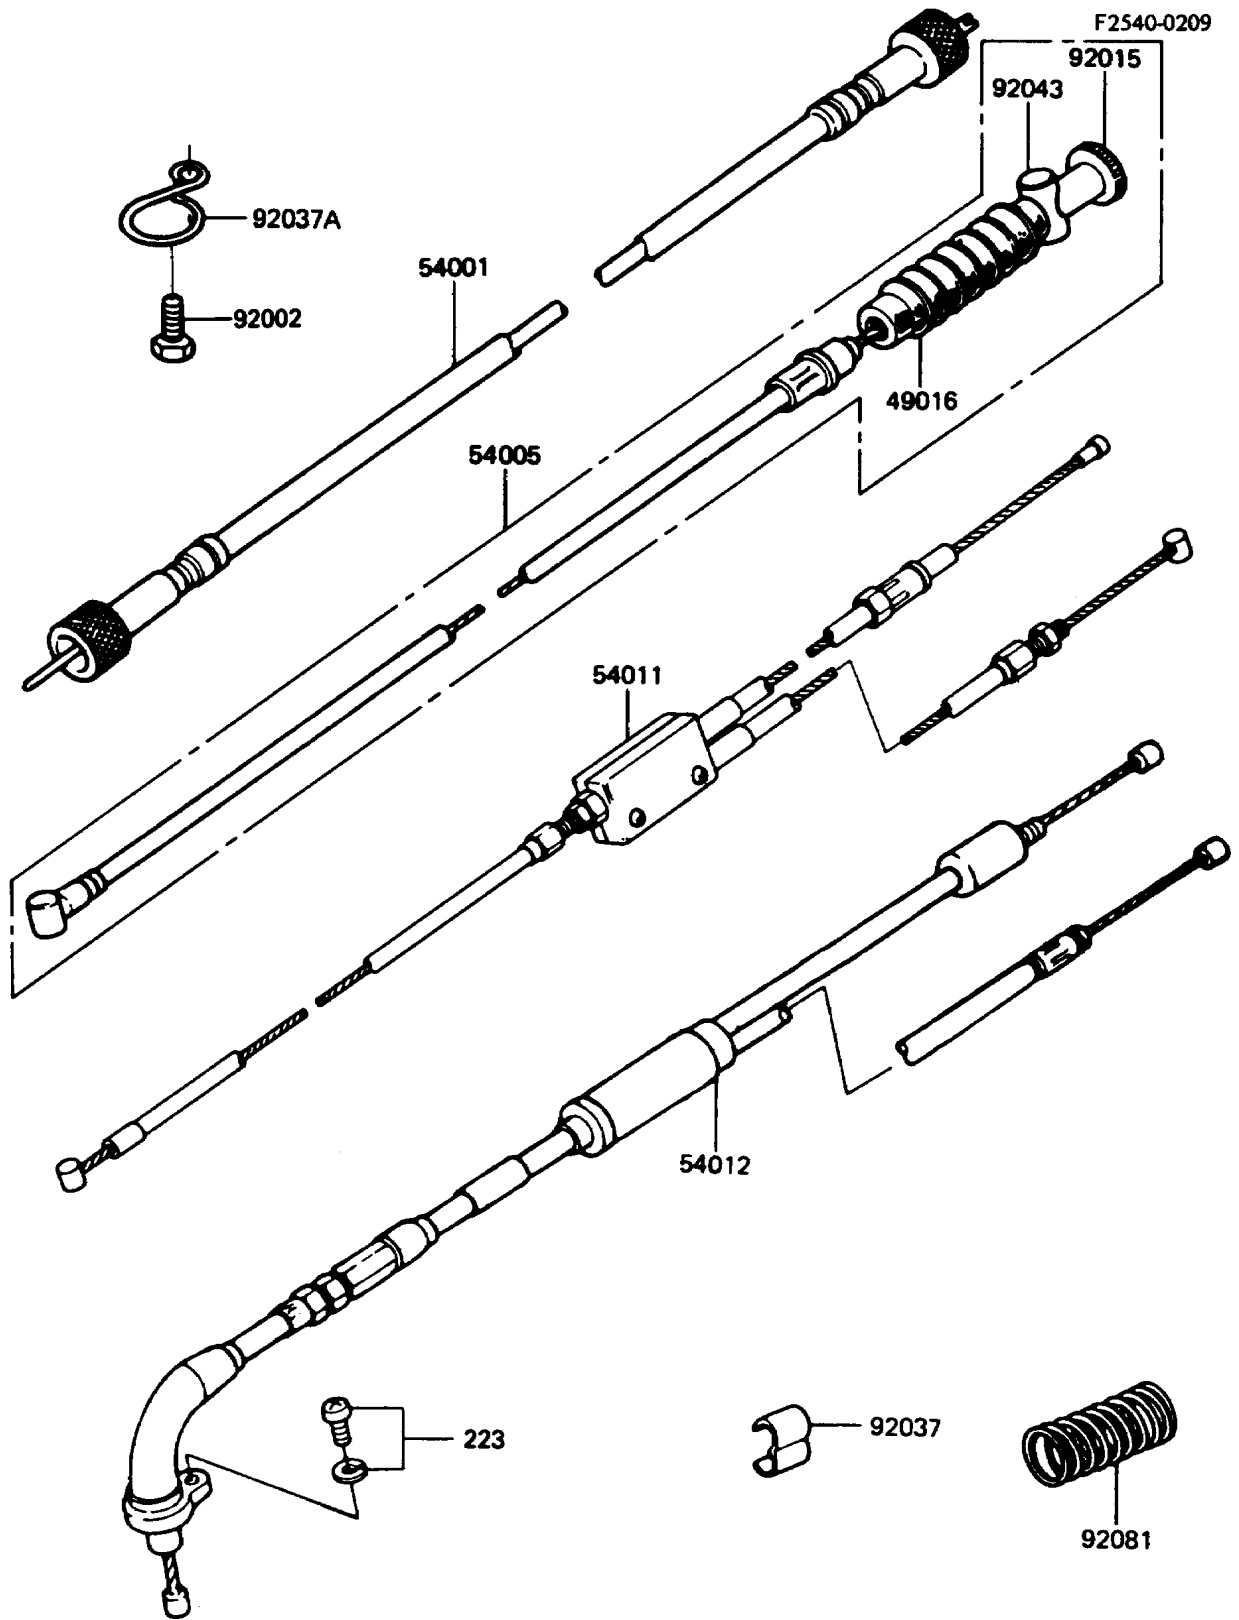

# 1988 KE100 PARTS DIAGRAM

Cable

# 1988 KE100 PARTS LIST

## Cable

ITEM NAME	PART NUMBER	QUANTITY
COVER-SEAL (Ref # 49016)	54009-008	1
CABLE-SPEEDOMETER (Ref # 54001)	54001-032	1
CABLE-BRAKE (Ref # 54005)	54005-1035	1
CABLE-CLUTCH (Ref # 54011)	54011-1054	1
CABLE-THROTTLE (Ref # 54012)	54012-1104	1
BOLT,6X12 (Ref # 92002)	92002-1211	1
NUT,CABLE ADJUSTER LOCK (Ref # 92015)	92015-052	1
CLAMP,CABLE (Ref # 92037)	92037-017	1
CLAMP,CABLE (Ref # 92037A)	92037-046	1
PIN,BRAKE CABLE (Ref # 92043)	92043-082	1
SPRING,CABLE (Ref # 92081)	54025-004	1
SCREW-PAN-WS-CROS (Ref # 223)	223C0510	1