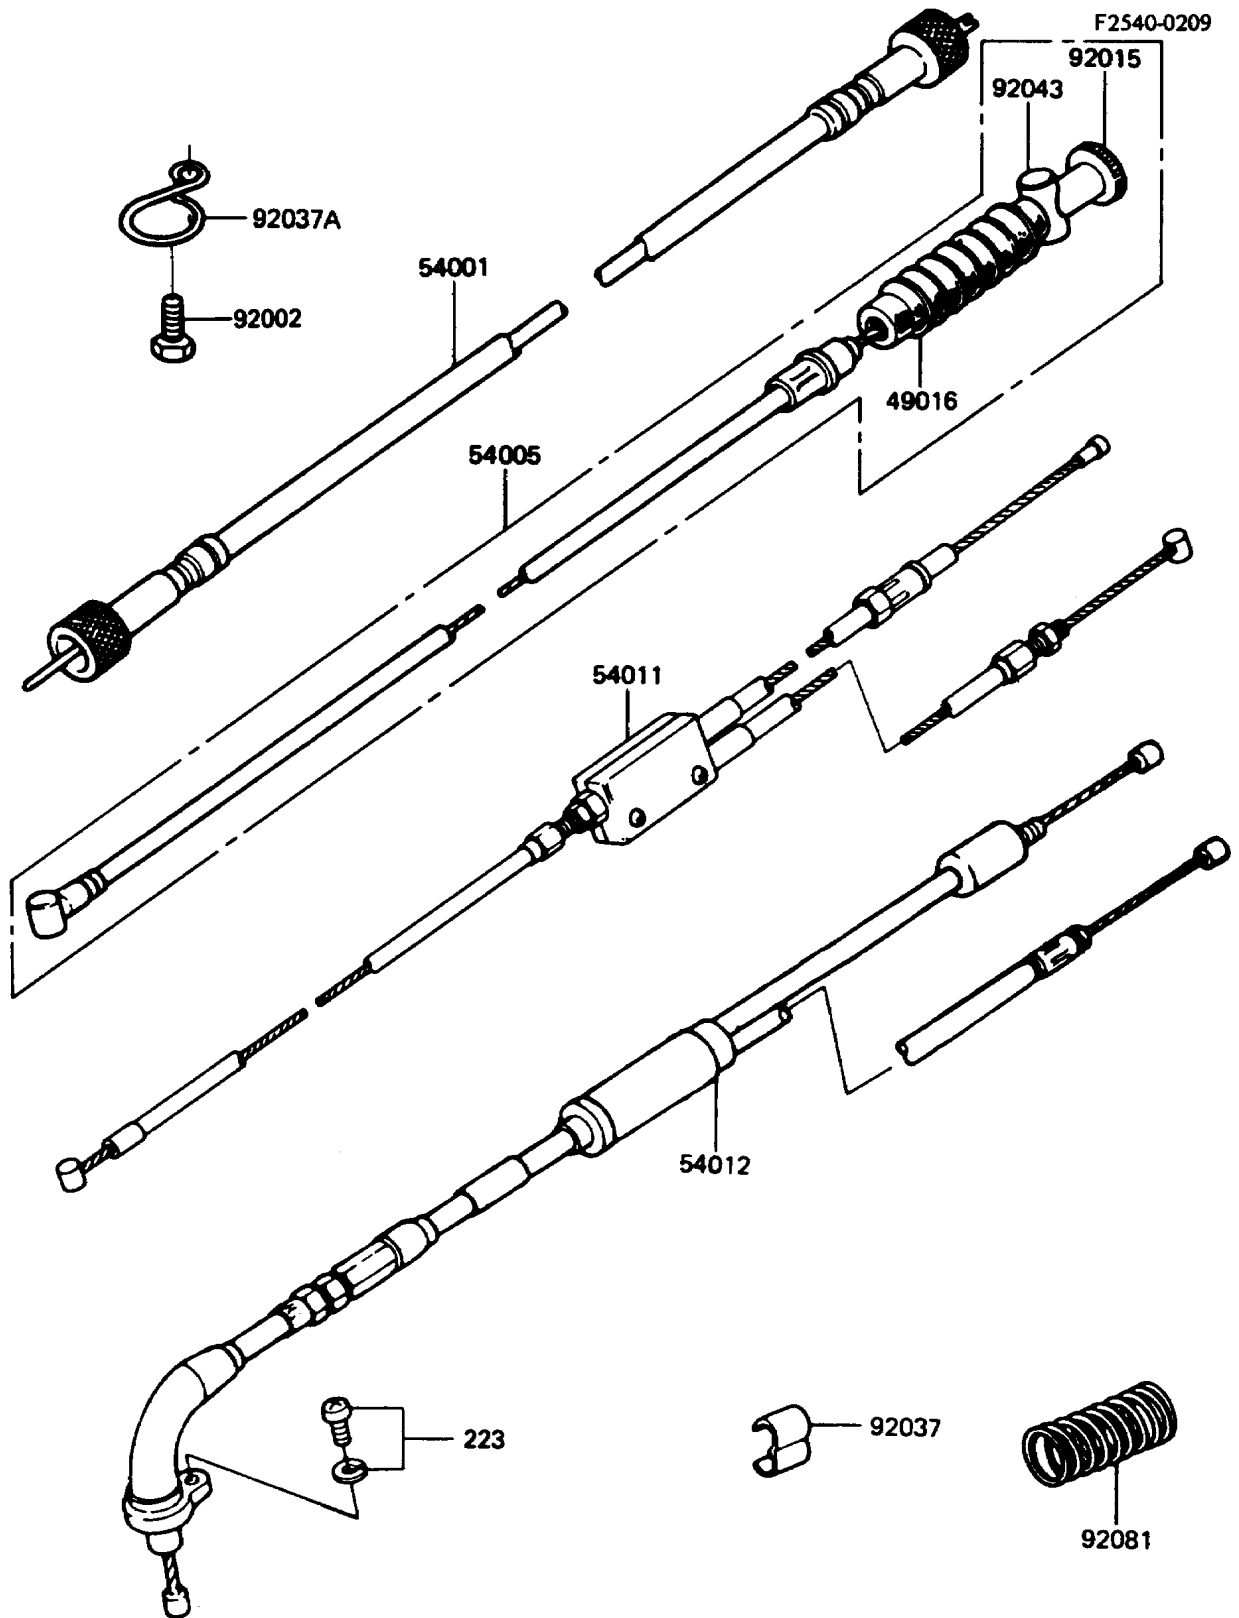

1989 KE100 PARTS DIAGRAM

Cable

1989 KE100 PARTS LIST

Cable

ITEM NAME	PART NUMBER	QUANTITY
COVER-SEAL (Ref # 49016)	54009-008	1
CABLE-SPEEDOMETER (Ref # 54001)	54001-032	1
CABLE-BRAKE (Ref # 54005)	54005-1035	1
CABLE-CLUTCH (Ref # 54011)	54011-1054	1
CABLE-THROTTLE (Ref # 54012)	54012-1104	1
BOLT,6X12 (Ref # 92002)	92002-1211	1
NUT,CABLE ADJUSTER LOCK (Ref # 92015)	92015-052	1
CLAMP,CABLE (Ref # 92037)	92037-017	1
CLAMP,CABLE (Ref # 92037A)	92037-046	1
PIN,BRAKE CABLE (Ref # 92043)	92043-082	1
SPRING,CABLE (Ref # 92081)	54025-004	1
SCREW-PAN-WS-CROS (Ref # 223)	223C0510	1