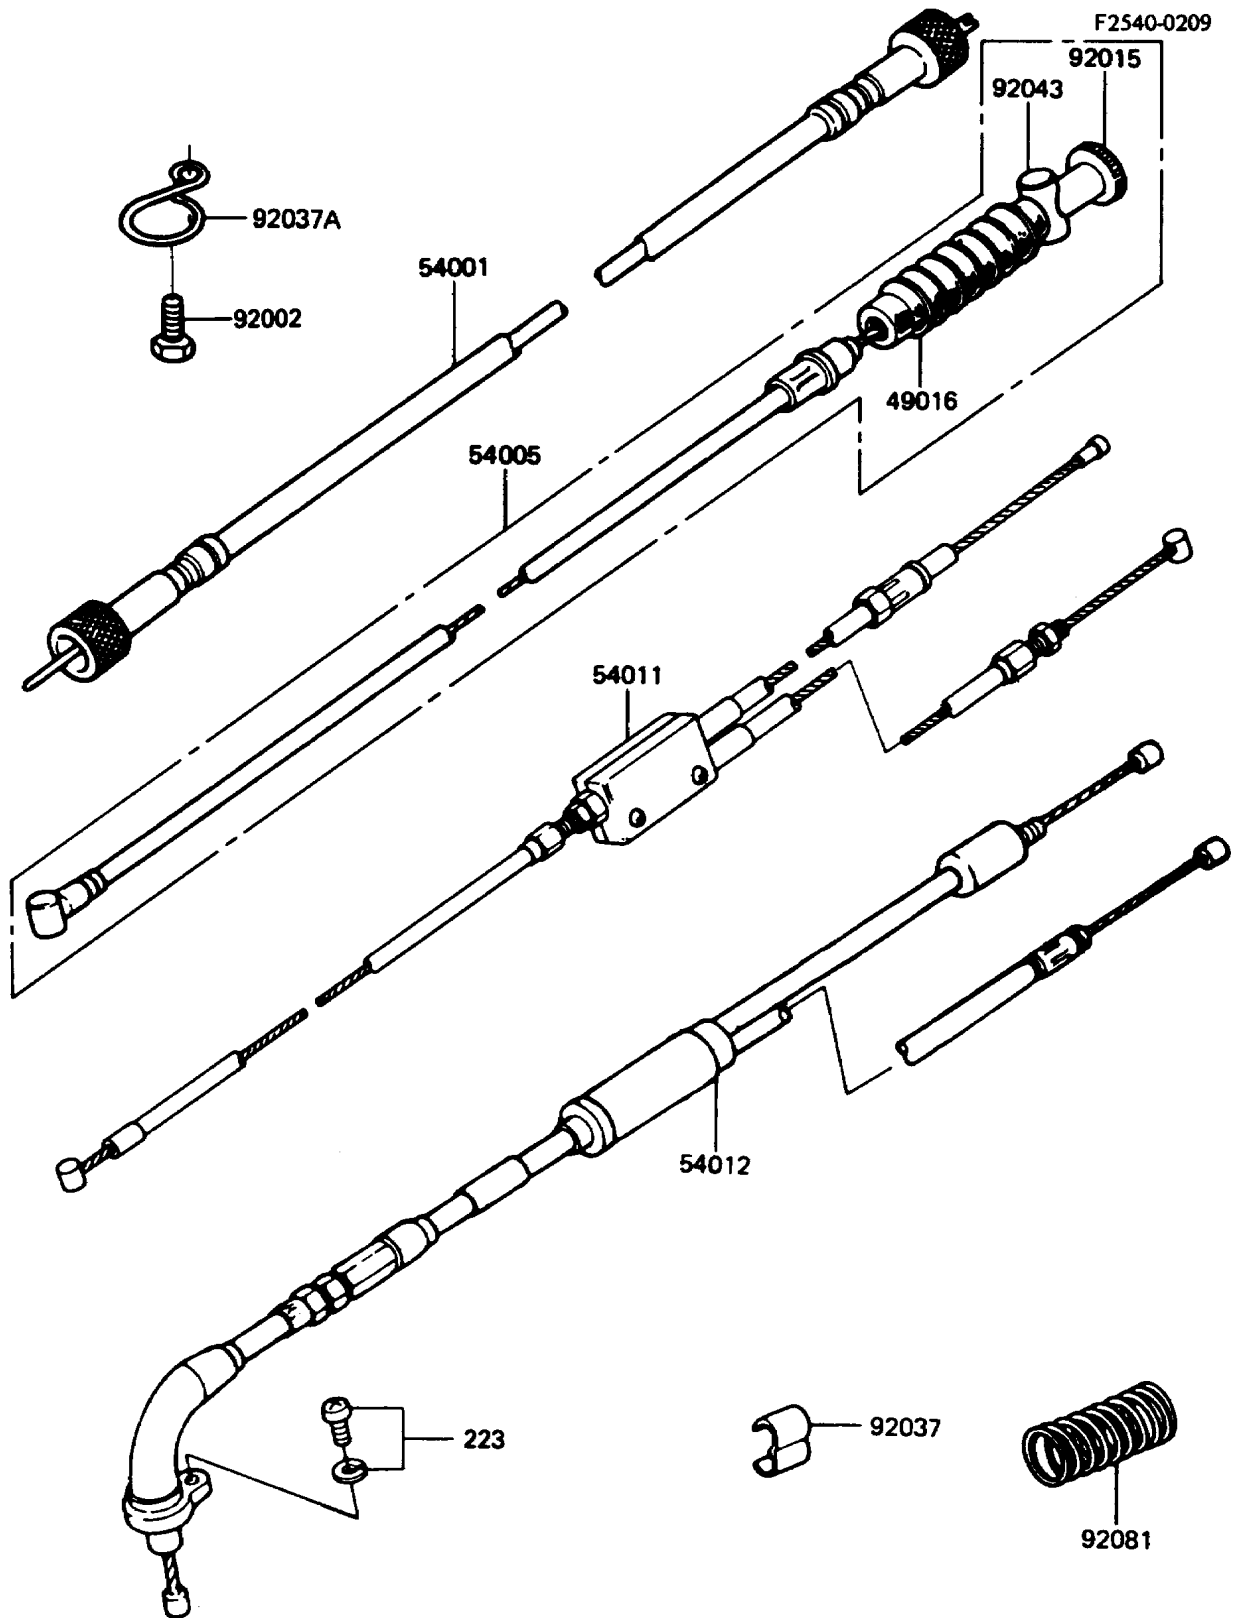

1990 KE100 PARTS DIAGRAM

Cable

1990 KE100 PARTS LIST

Cable

ITEM NAME	PART NUMBER	QUANTITY
COVER-SEAL (Ref # 49016)	54009-008	1
CABLE-SPEEDOMETER (Ref # 54001)	54001-032	1
CABLE-BRAKE (Ref # 54005)	54005-1035	1
CABLE-CLUTCH (Ref # 54011)	54011-1054	1
CABLE-THROTTLE (Ref # 54012)	54012-1104	1
BOLT,6X12 (Ref # 92002)	92002-1211	1
NUT,CABLE ADJUSTER LOCK (Ref # 92015)	92015-052	1
CLAMP,CABLE (Ref # 92037)	92037-017	1
CLAMP,CABLE (Ref # 92037A)	92037-046	1
PIN,BRAKE CABLE (Ref # 92043)	92043-082	1
SPRING,CABLE (Ref # 92081)	54025-004	1
SCREW-PAN-WS-CROS (Ref # 223)	223C0510	1