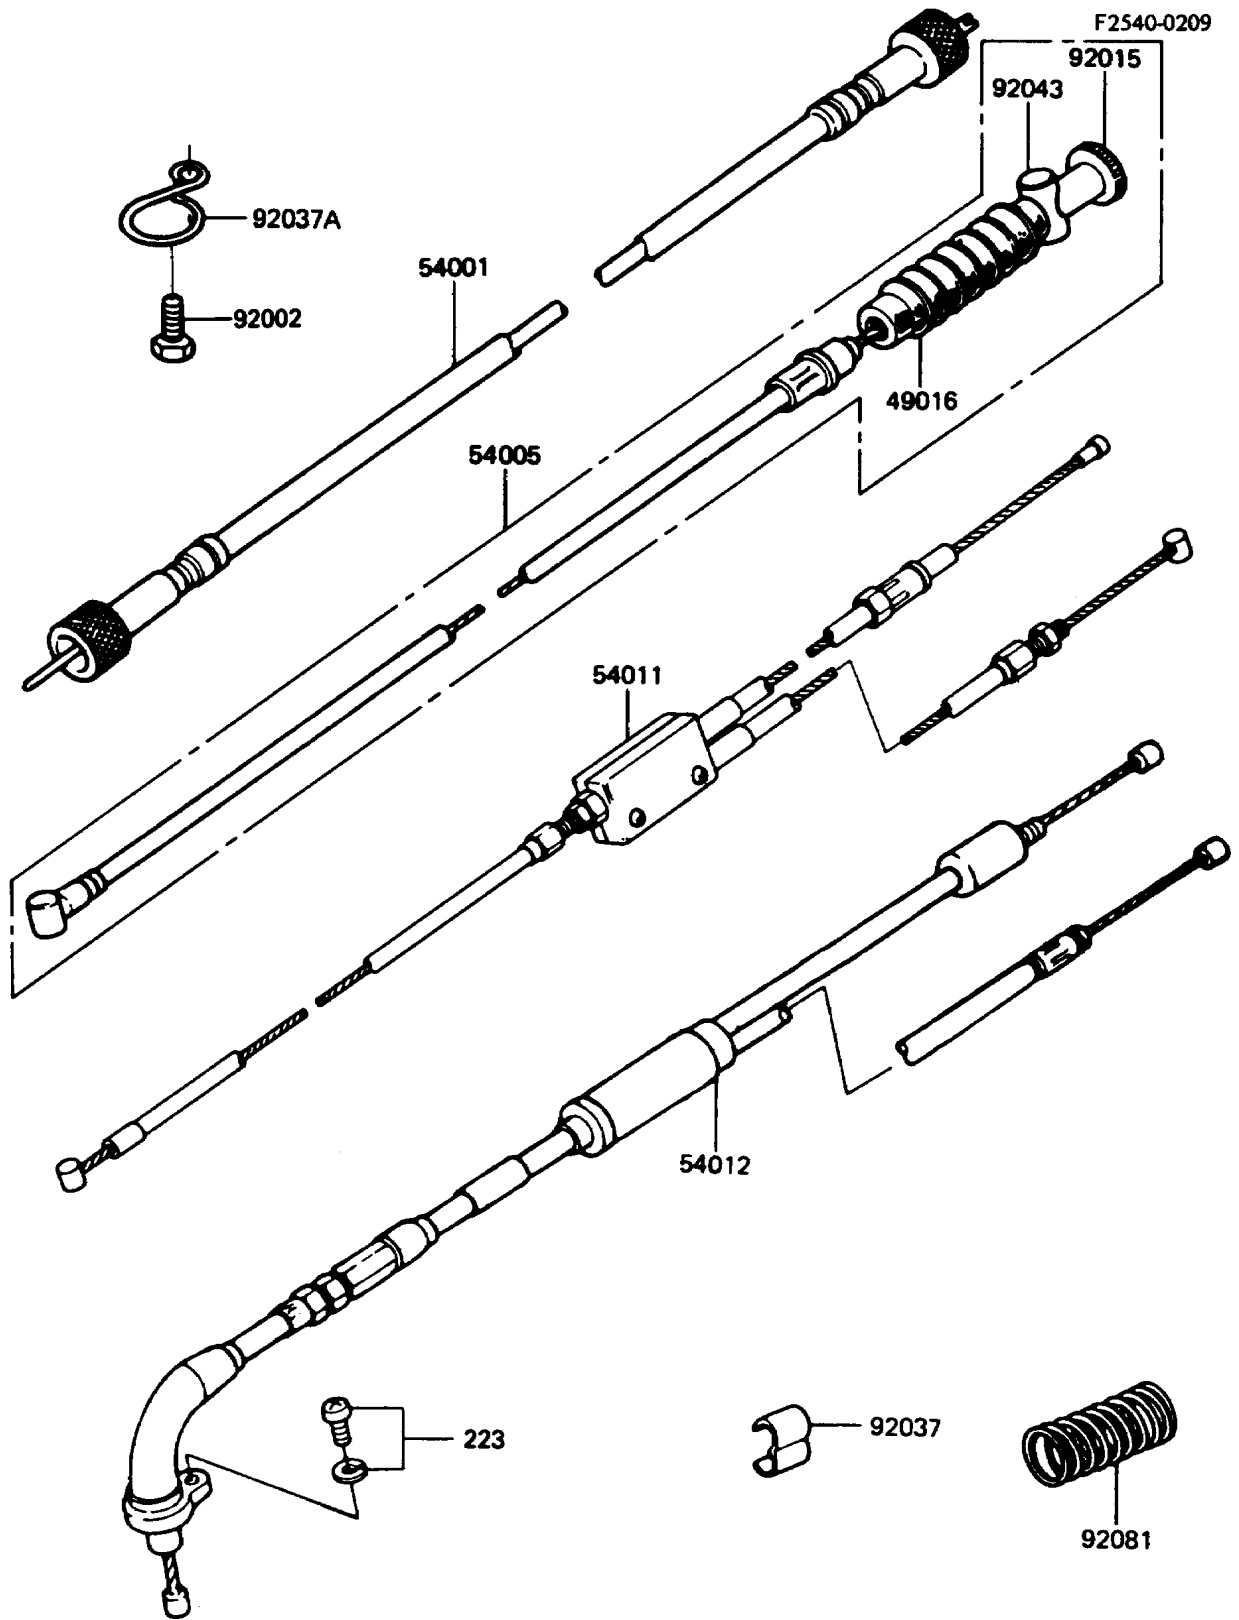

1990 KE100 PARTS DIAGRAM

Cable

1990 KE100 PARTS LIST

Cable

ITEM NAME	PART NUMBER	QUANTITY
COVER-SEAL (Ref # 49016)	54009-008	1
CABLE-SPEEDOMETER (Ref # 54001)	54001-032	1
CABLE-BRAKE (Ref # 54005)	54005-1035	1
CABLE-CLUTCH (Ref # 54011)	54011-1054	1
CABLE-THROTTLE (Ref # 54012)	54012-1104	1
BOLT,6X12 (Ref # 92002)	92002-1211	1
NUT,CABLE ADJUSTER LOCK (Ref # 92015)	92015-052	1
CLAMP,CABLE (Ref # 92037)	92037-017	1
CLAMP,CABLE (Ref # 92037A)	92037-046	1
PIN,BRAKE CABLE (Ref # 92043)	92043-082	1
SPRING,CABLE (Ref # 92081)	54025-004	1
SCREW-PAN-WS-CROS (Ref # 223)	223C0510	1